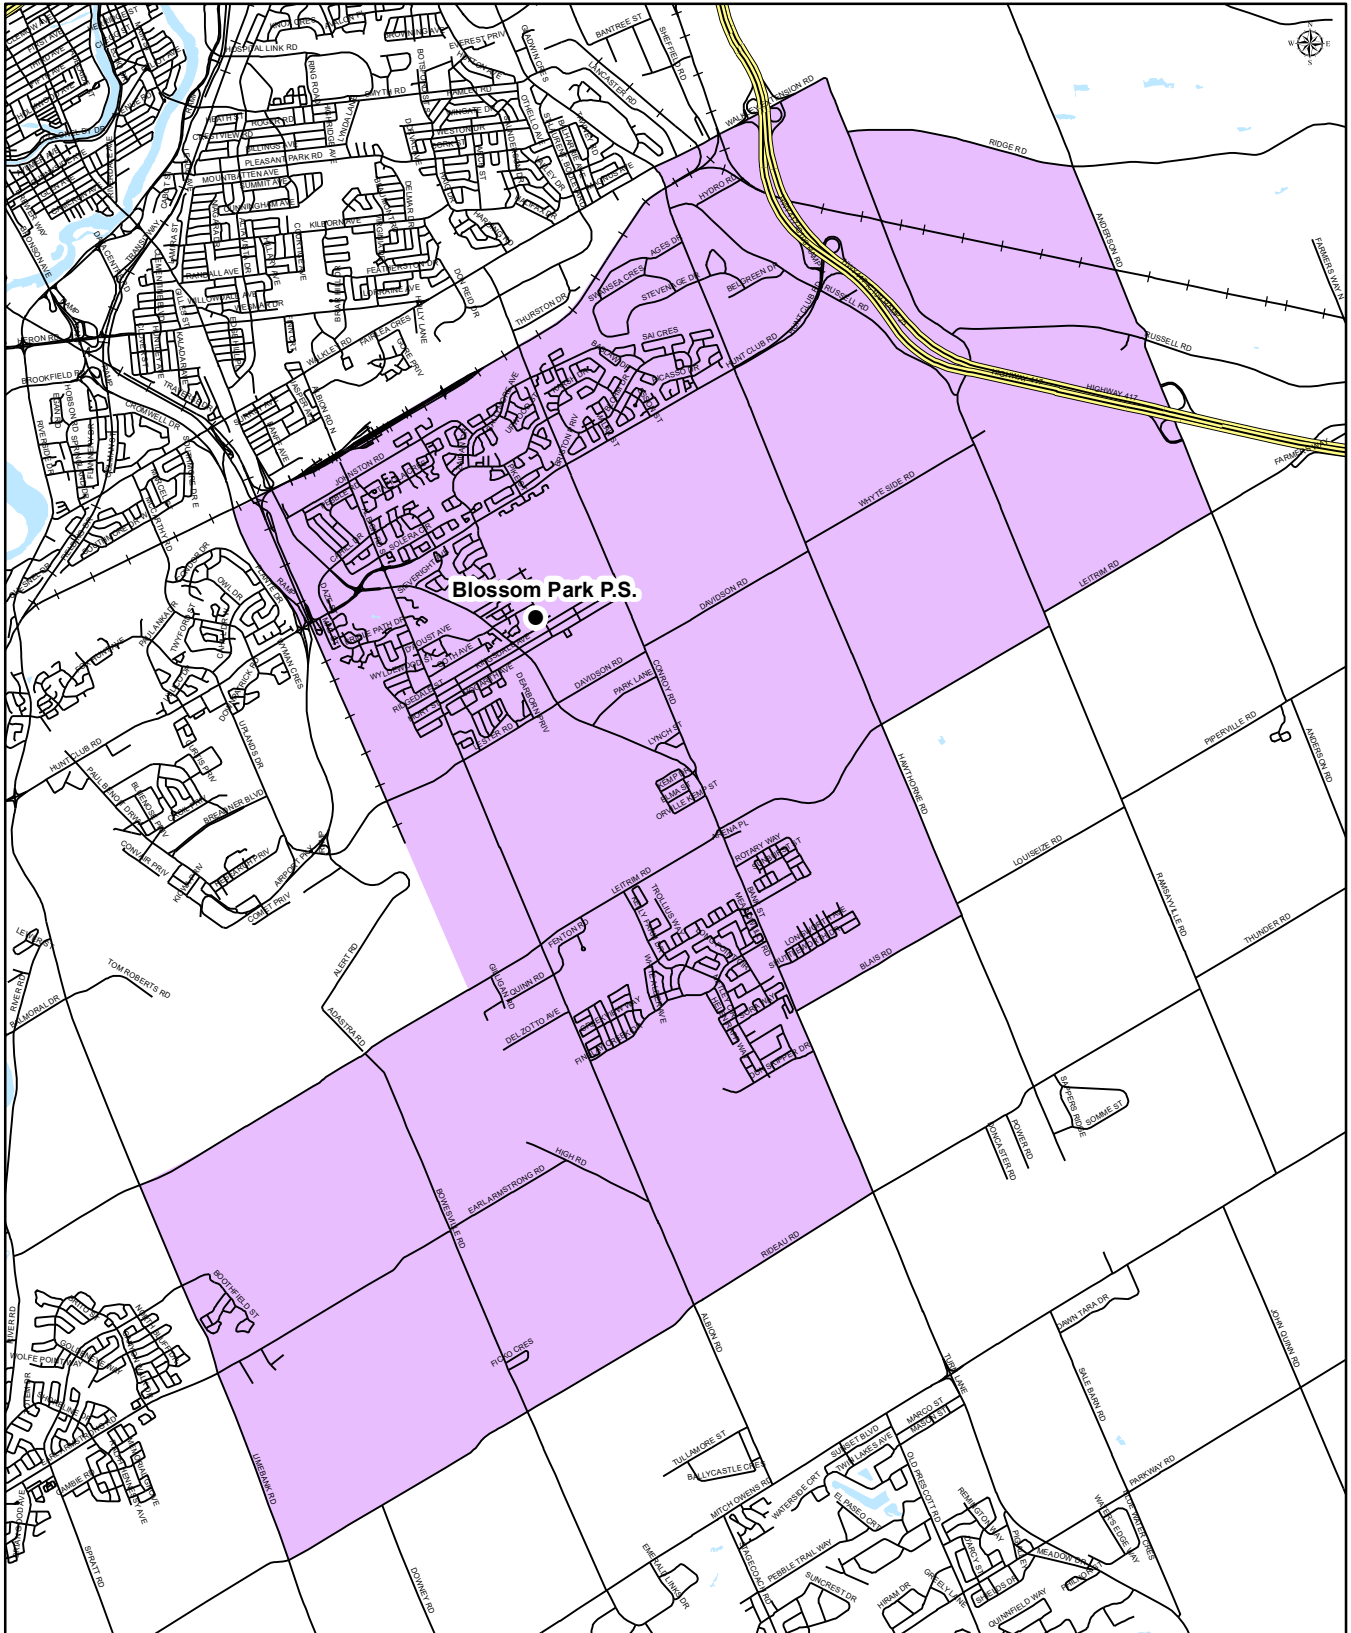

OTTAWA-CARLETON
DISTRICT SCHOOL BOARD

BLOSSOM PARK PUBLIC SCHOOL Grade 4 to 8 Middle French Immersion Attendance Boundary

Blossom Park Public School
3810 Sixth Street
Gloucester, Ontario
K1T 1K6
(613) 521-4299

Map is for illustrative purposes only.
For further information, visit www.ocdsb.ca
September 2020