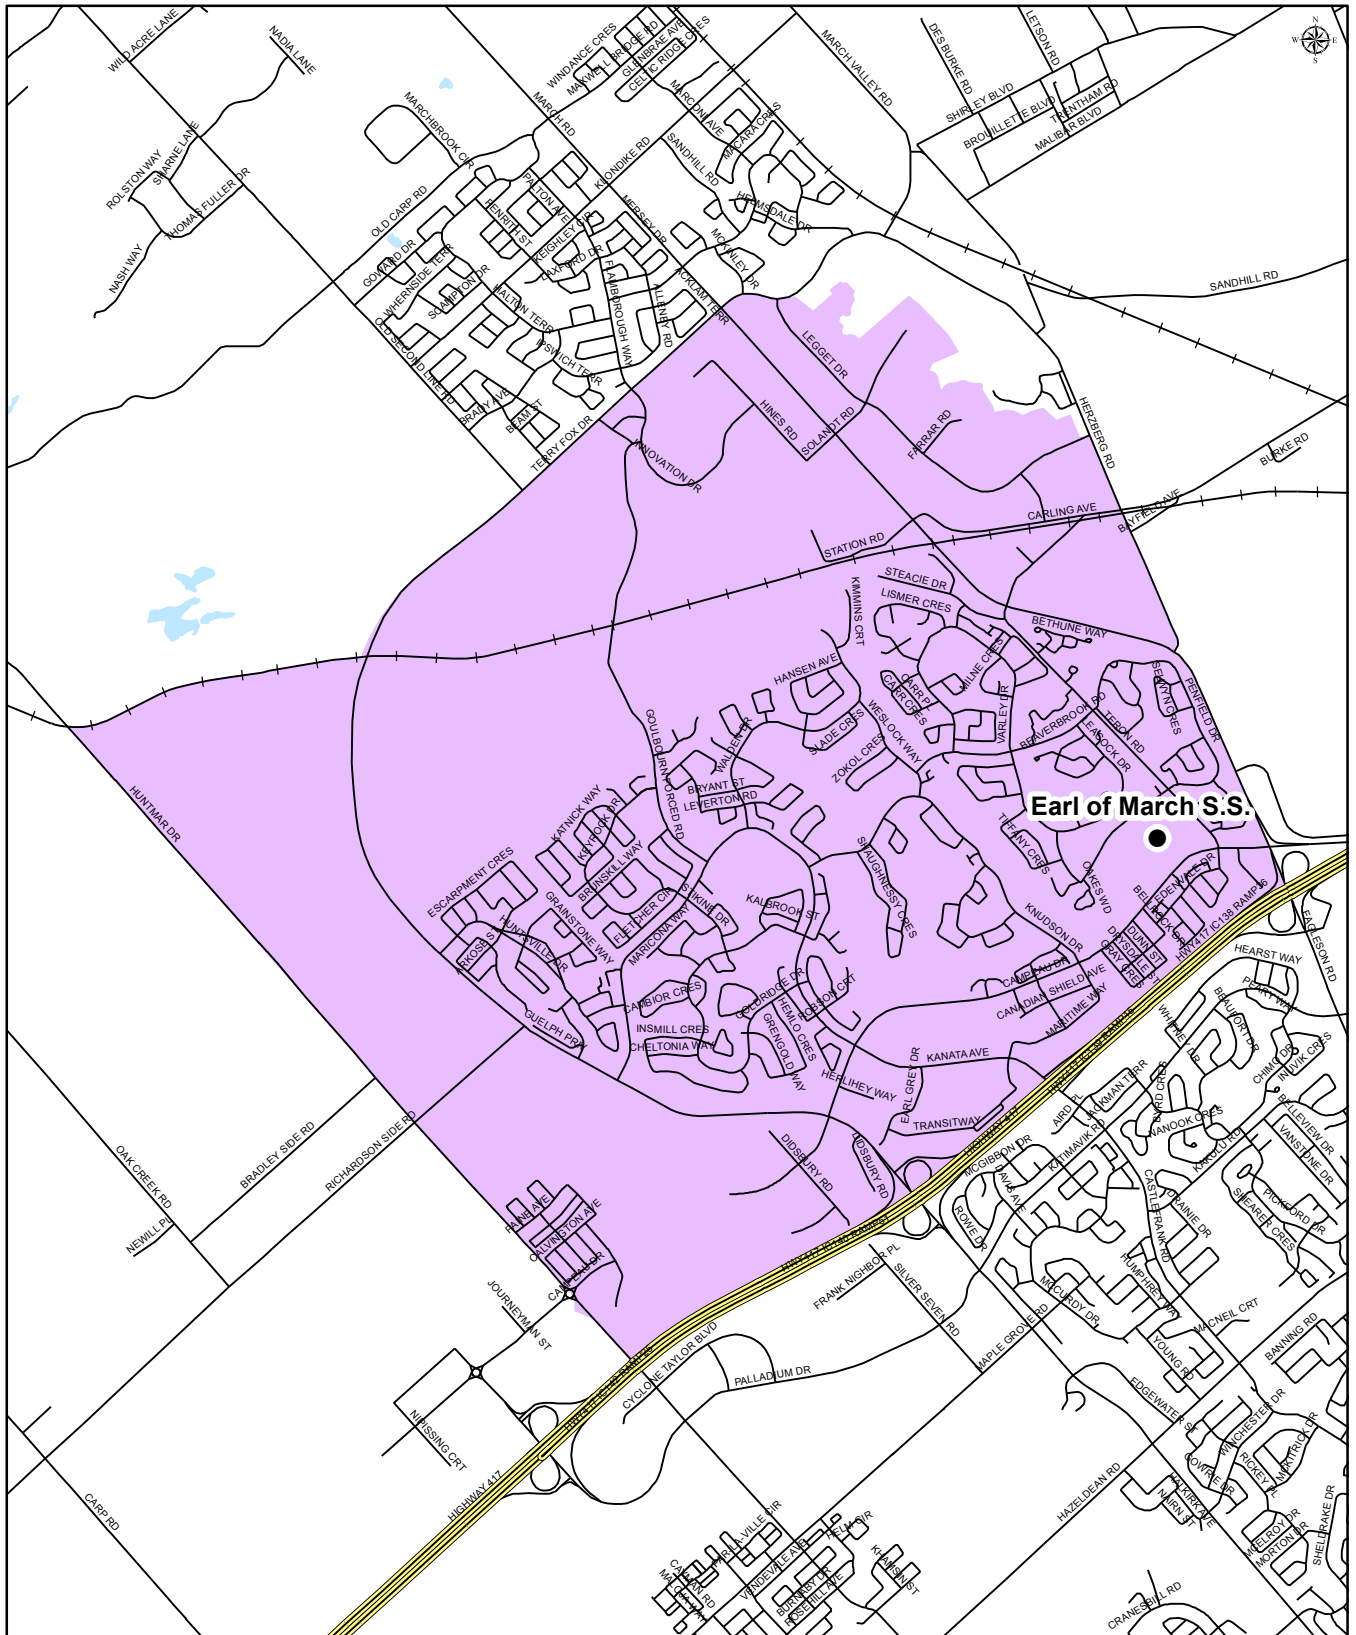

# EARL OF MARCH SECONDARY SCHOOL

Grade 7 to 8

OTTAWA-CARLETON  
DISTRICT SCHOOL BOARD

## English Program with Core French and Early French Immersion Attendance Boundary

Earl of March Secondary School  
 No. 4 The Parkway  
 Kanata, Ontario  
 K2K 1Y4  
 (613) 592-3361

Map is for illustrative purposes only.  
 For further information, visit [www.ocdsb.ca](http://www.ocdsb.ca)  
 September 2019