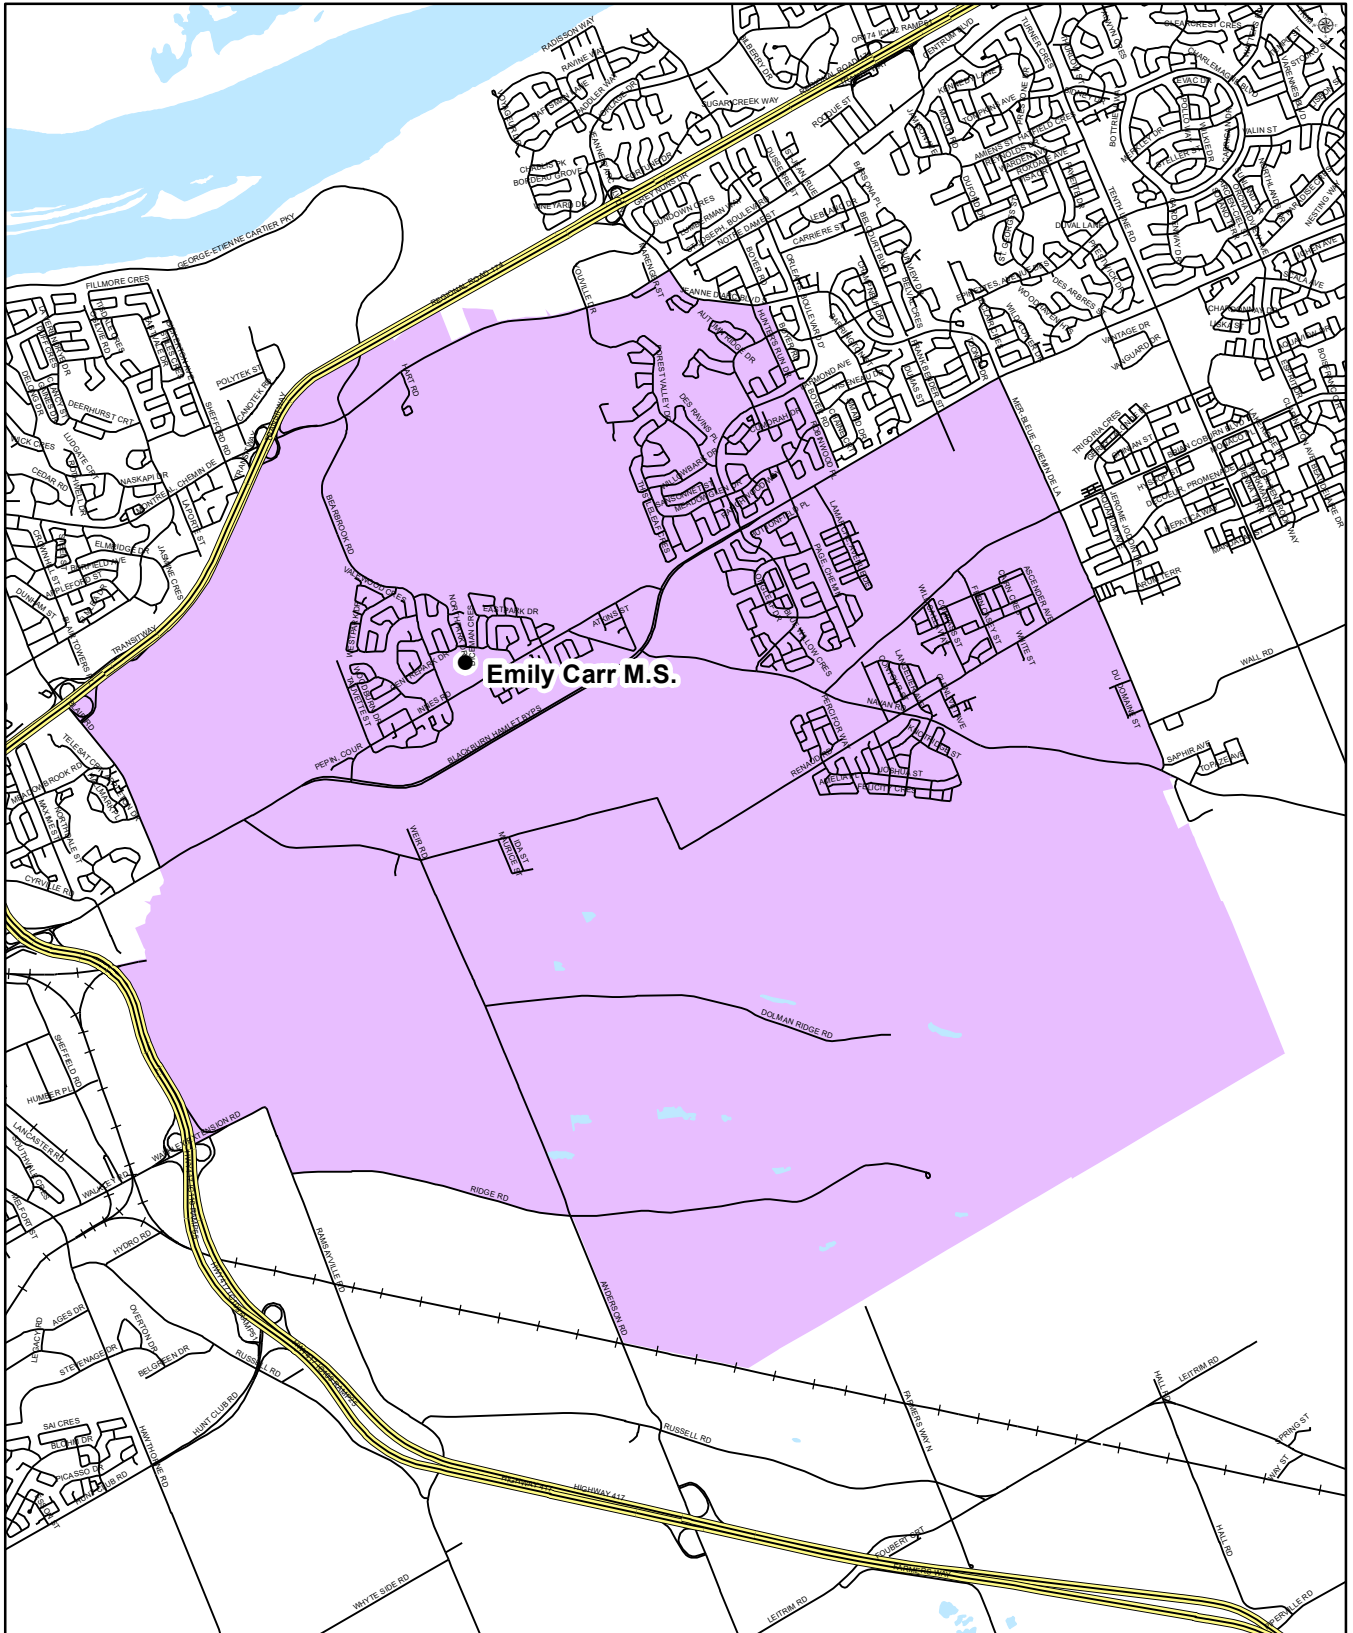

OTTAWA-CARLETON
DISTRICT SCHOOL BOARD

EMILY CARR MIDDLE SCHOOL

Grade 6 to 8

Early French Immersion Attendance Boundary

Emily Carr Middle School
2681 Innes Road
Ottawa, Ontario
K1B 3J7
(613) 824-5455

Map is for illustrative purposes only.
For further information, visit www.ocdsb.ca
September 2019