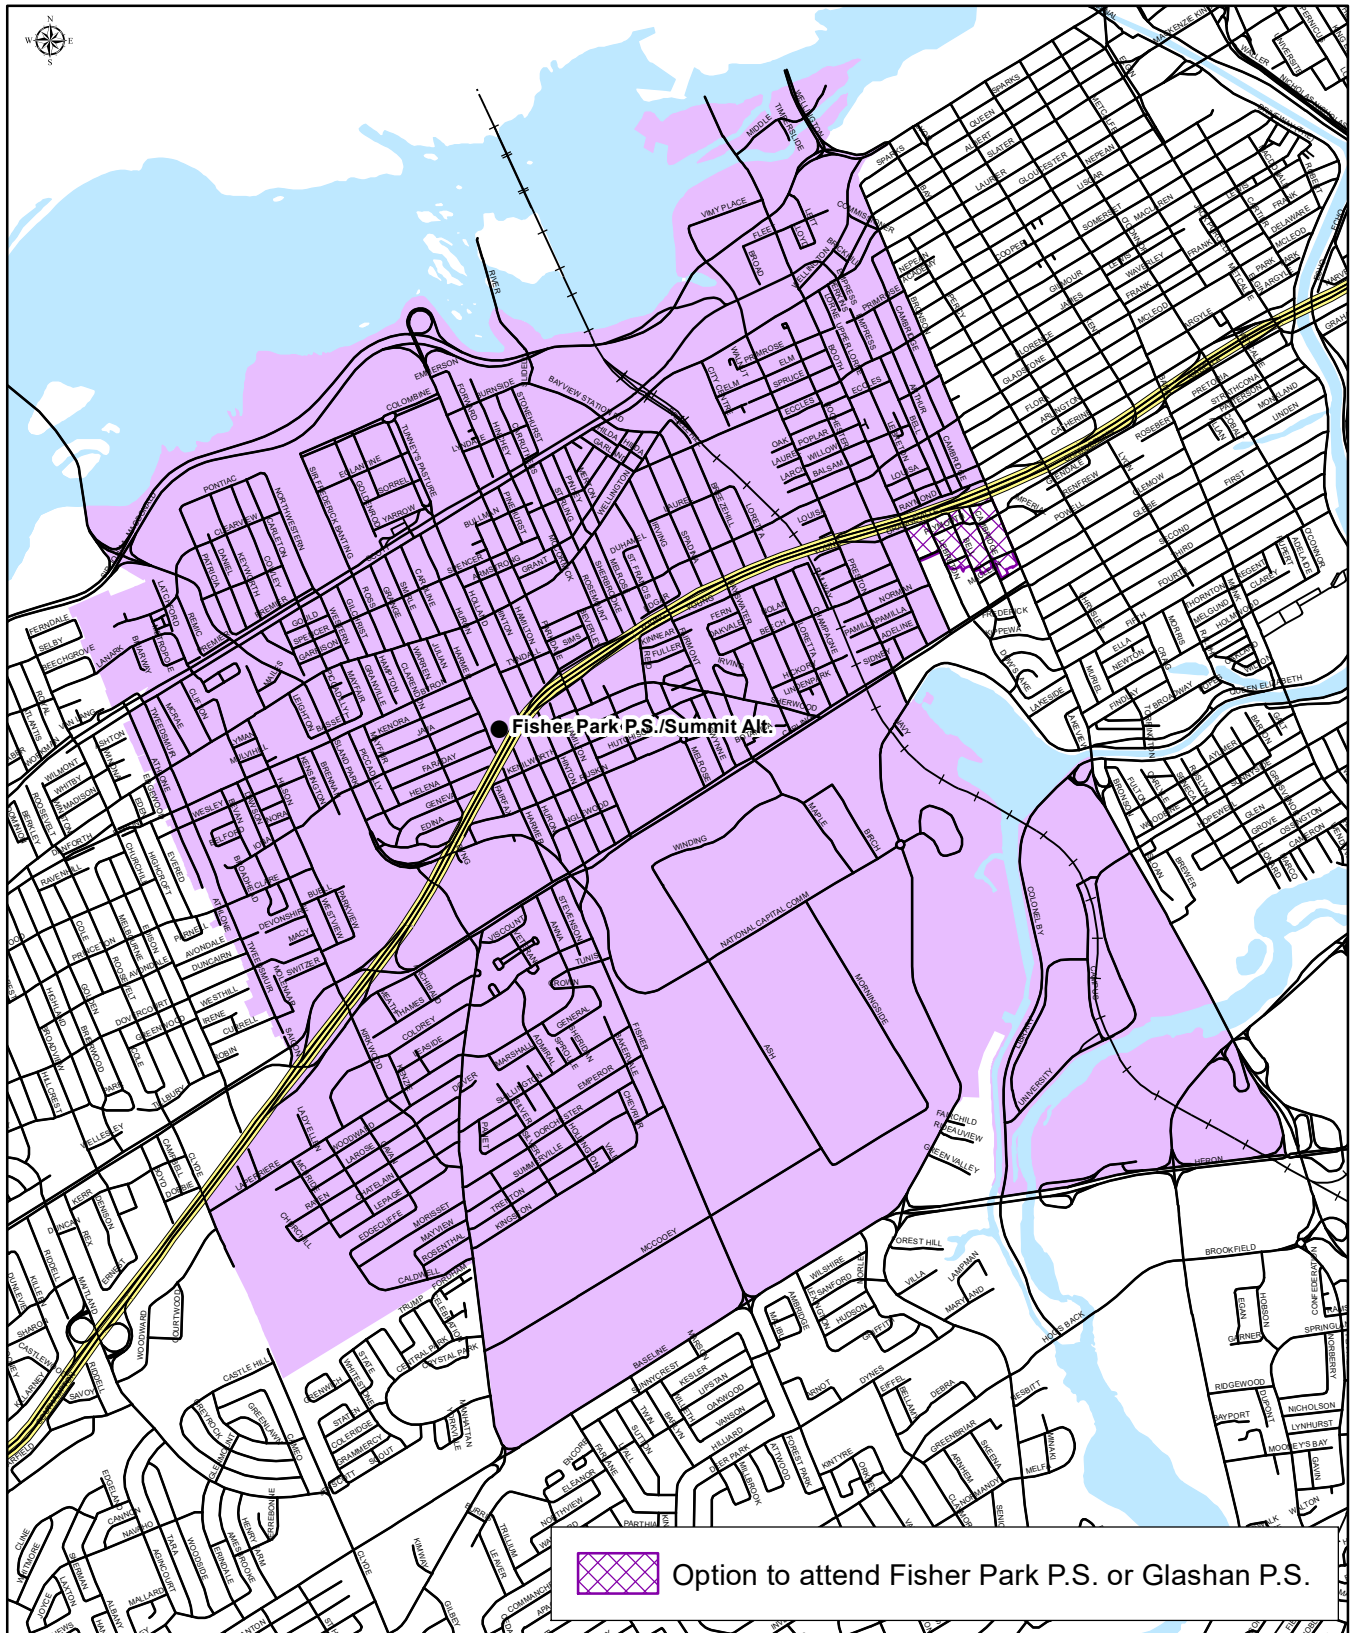

# FISHER PARK PUBLIC SCHOOL Grade 7 to 8 Early French Immersion Attendance Boundary

Fisher Park Public School  
250 Holland Avenue  
Ottawa, Ontario  
K1Y 0Y6  
(613) 729-5054

Map is for illustrative purposes only.  
For further information, visit [www.ocdsb.ca](http://www.ocdsb.ca)  
September 2020