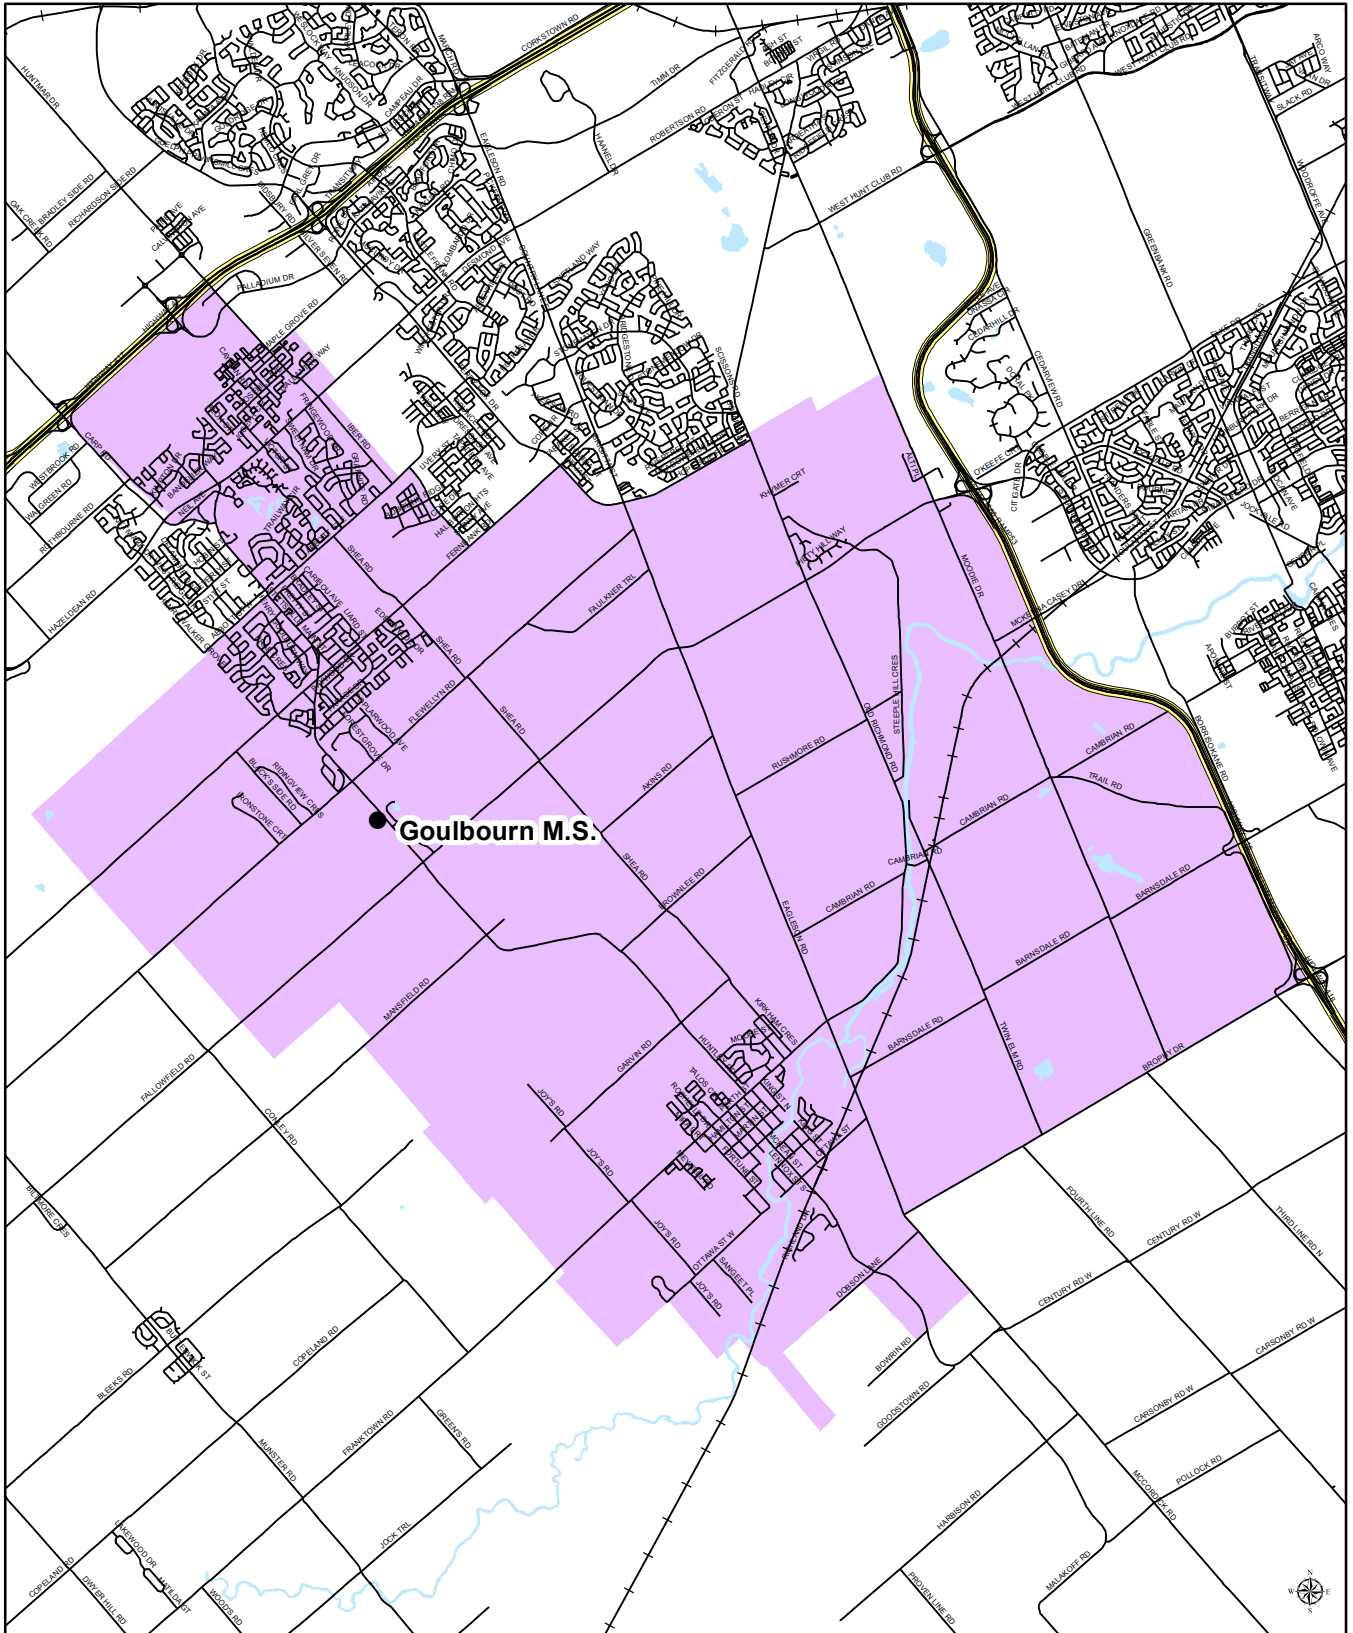

OTTAWA-CARLETON
DISTRICT SCHOOL BOARD

GOULBOURN MIDDLE SCHOOL

Grade 7 to 8

Early French Immersion Attendance Boundary

Goulbourn Middle School
2176 Huntley Road
Stittsville, Ontario
K2S 1B8
(613) 836-1312

Map is for illustrative purposes only.
For further information, visit www.ocdsb.ca
September 2019