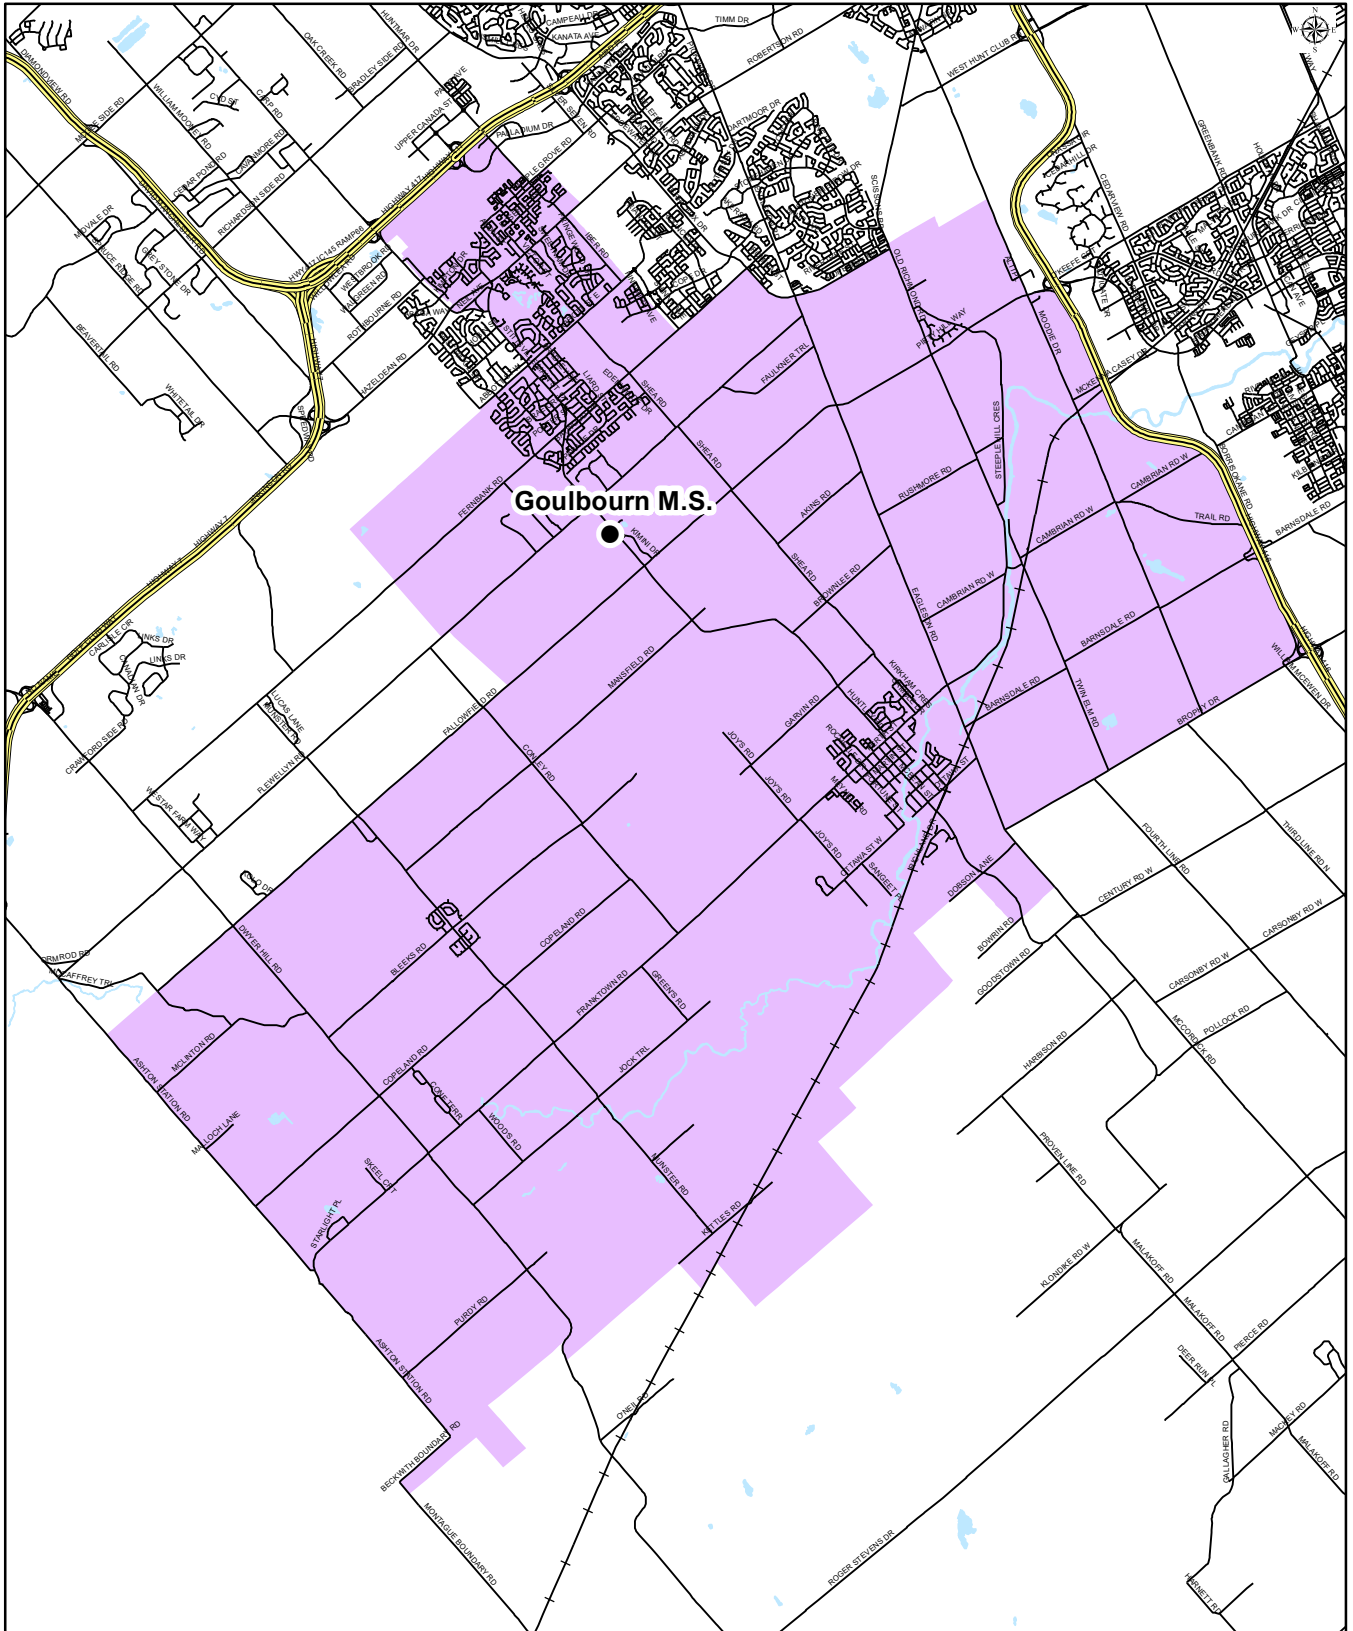

OTTAWA-CARLETON
DISTRICT SCHOOL BOARD

GOULBOURN MIDDLE SCHOOL

Grade 7 to 8
English Program with Core French Attendance Boundary

Goulbourn Middle School
2176 Huntley Road
Stittsville, Ontario
K2S 1B8
(613) 836-1312

Map is for illustrative purposes only.
For further information, visit www.ocdsb.ca
September 2019