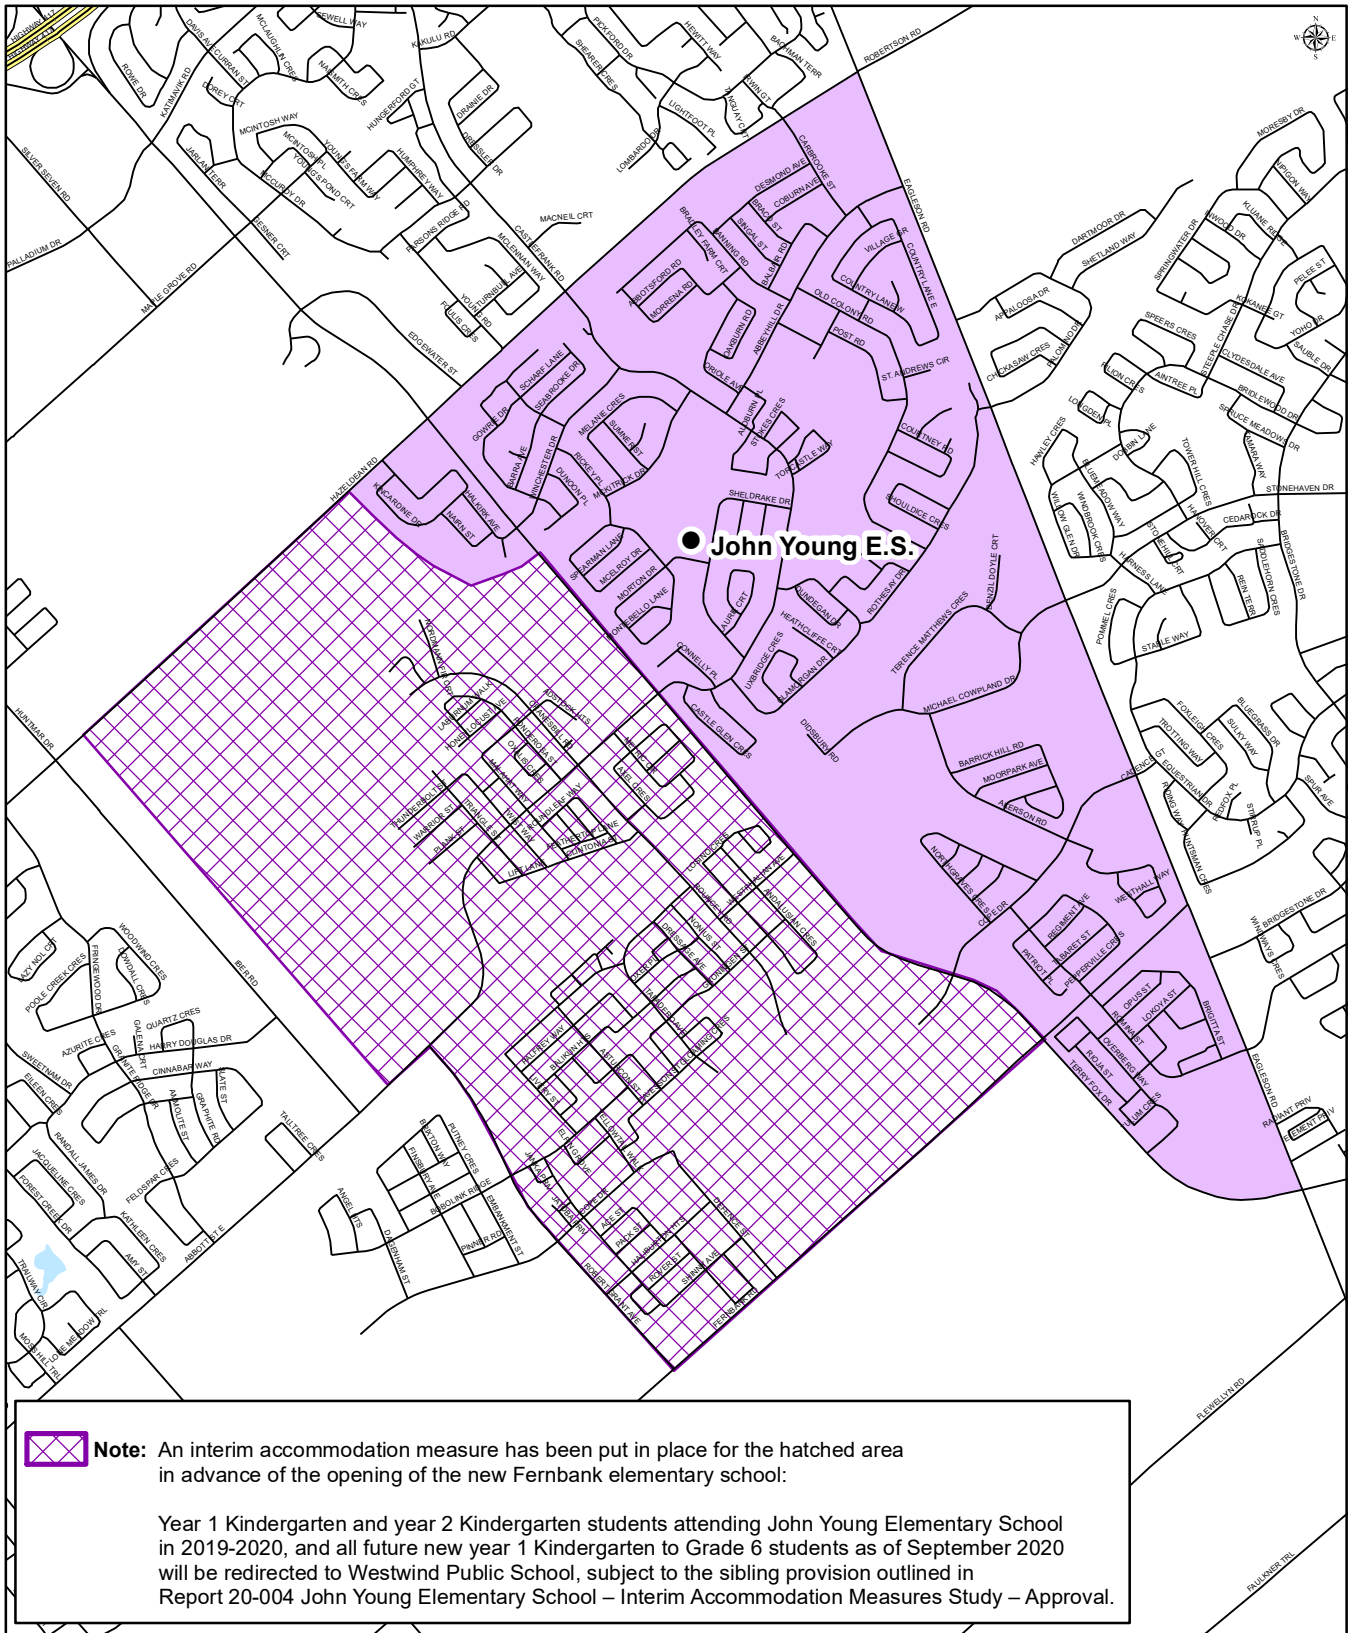

JOHN YOUNG ELEMENTARY SCHOOL

Junior Kindergarten to Grade 6

English Program with Core French and Early French Immersion Attendance Boundary

John Young Elementary School
 5 Morton Drive
 Kanata, Ontario
 K2L 1W7
 (613) 836-5987

Map is for illustrative purposes only.
 For further information, visit www.ocdsb.ca
 September 2020