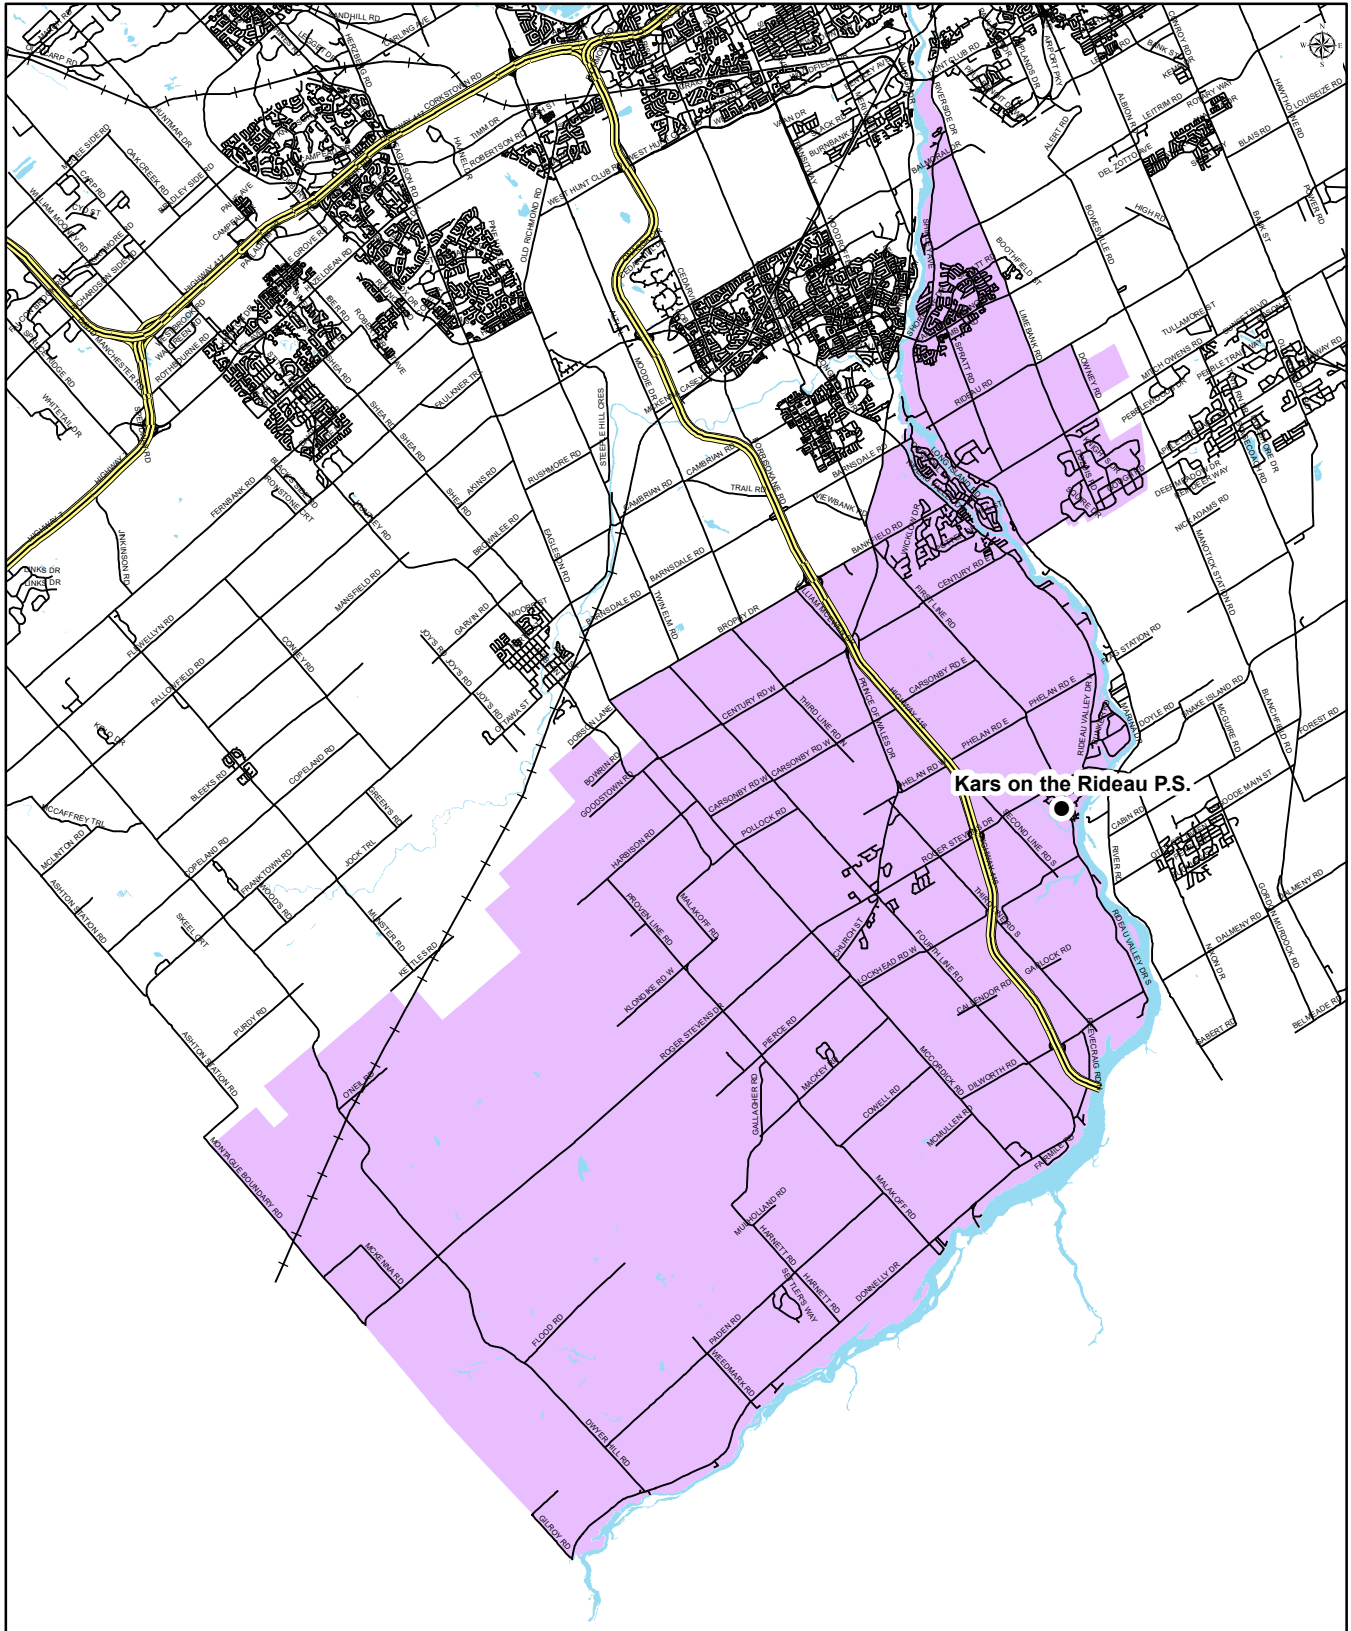

OTTAWA-CARLETON
DISTRICT SCHOOL BOARD

KARS ON THE RIDEAU PUBLIC SCHOOL

Grade 4 to 8

Middle French Immersion Attendance Boundary

Kars On The Rideau Public School
6680 Dorack Drive
Kars, Ontario
K0A 2E0
(613) 489-2024

Map is for illustrative purposes only.
For further information, visit www.ocdsb.ca
September 2020