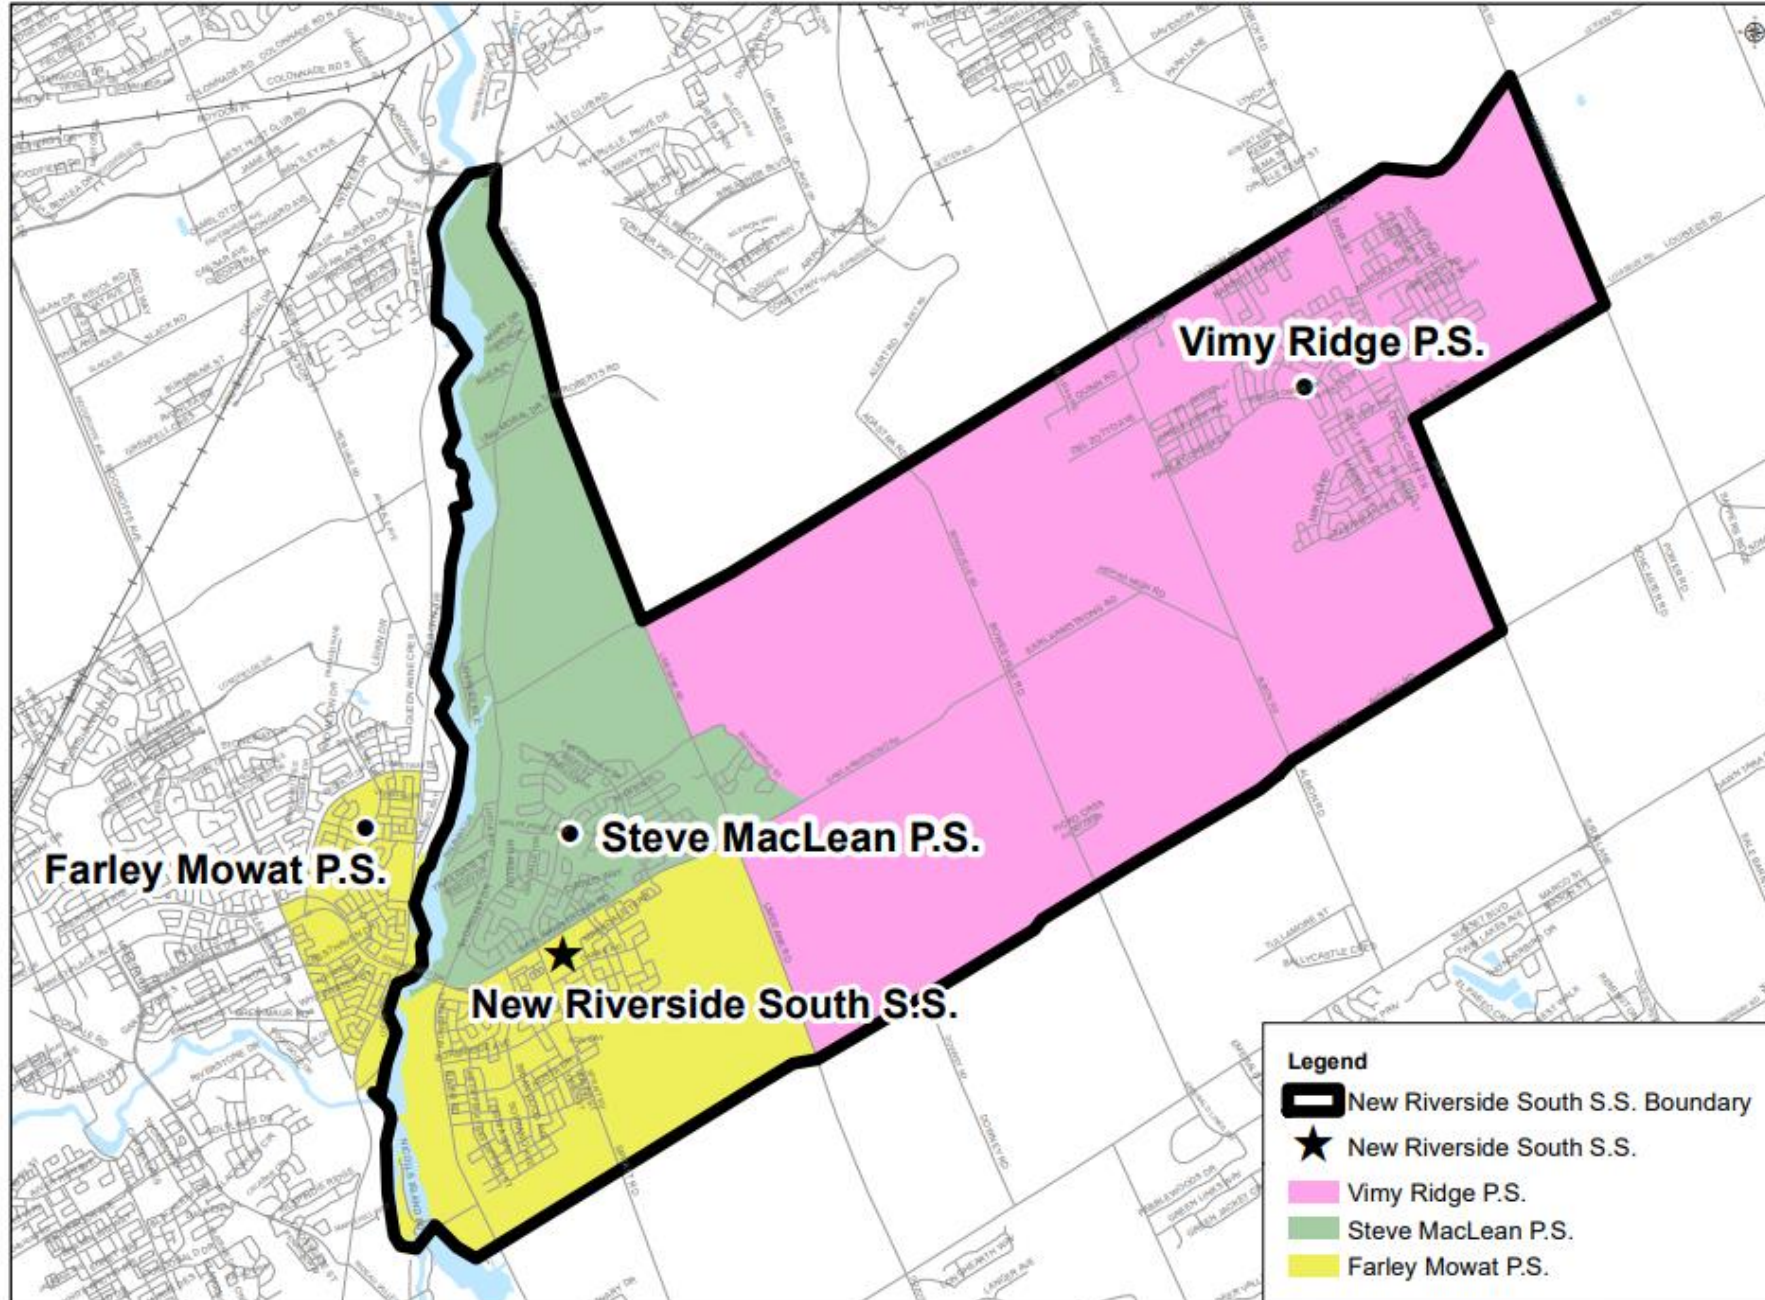

# NEW RIVERSIDE SOUTH SECONDARY SCHOOL

Public Consultation Meeting to Set Attendance  
Boundary & Opening Grade Structure

April 26<sup>th</sup>, 2023

# Proposed Attendance Boundary Map

# Proposed JK to 5 REG Composite Map