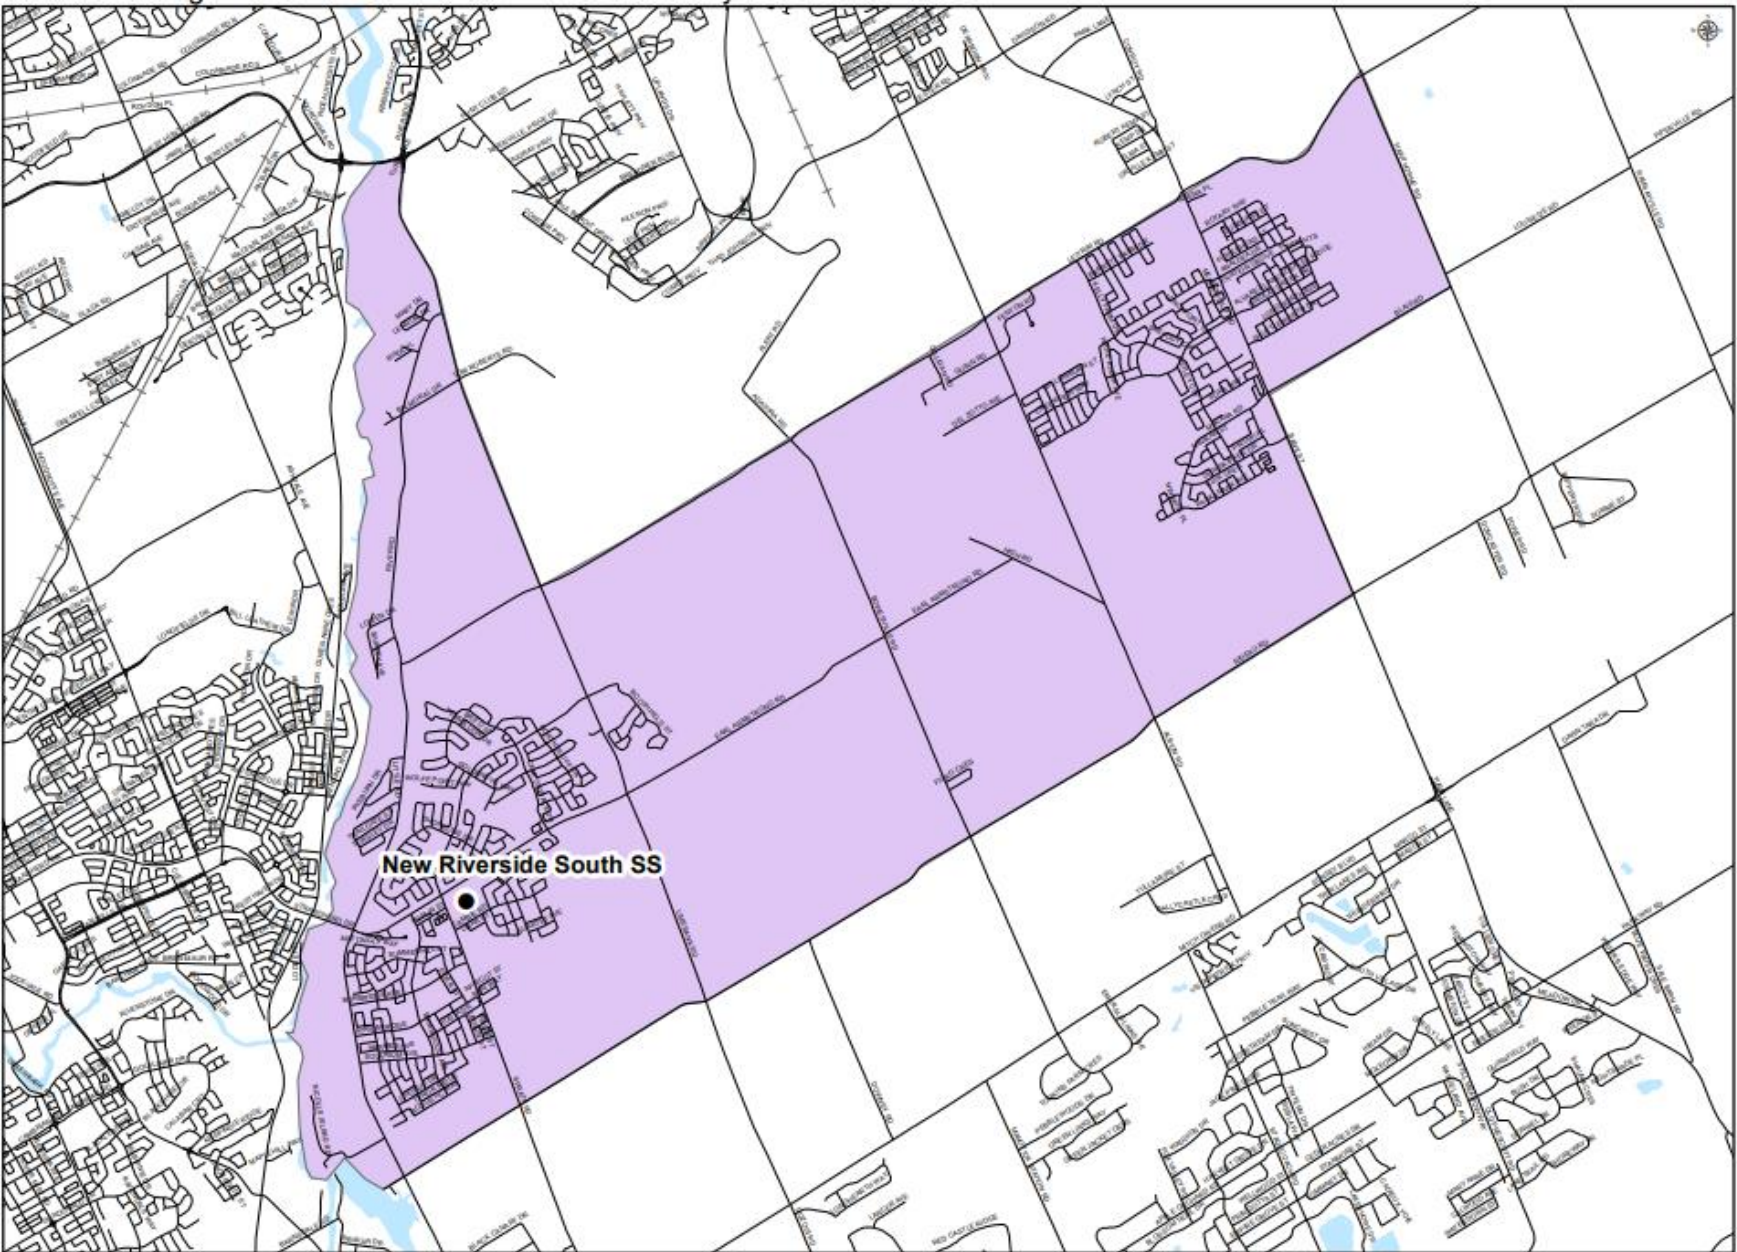

# NEW RIVERSIDE SOUTH SECONDARY SCHOOL

Public Consultation Meeting to Set Attendance  
Boundary & Opening Grade Structure

April 26<sup>th</sup>, 2023

# Proposed Attendance Boundary Map