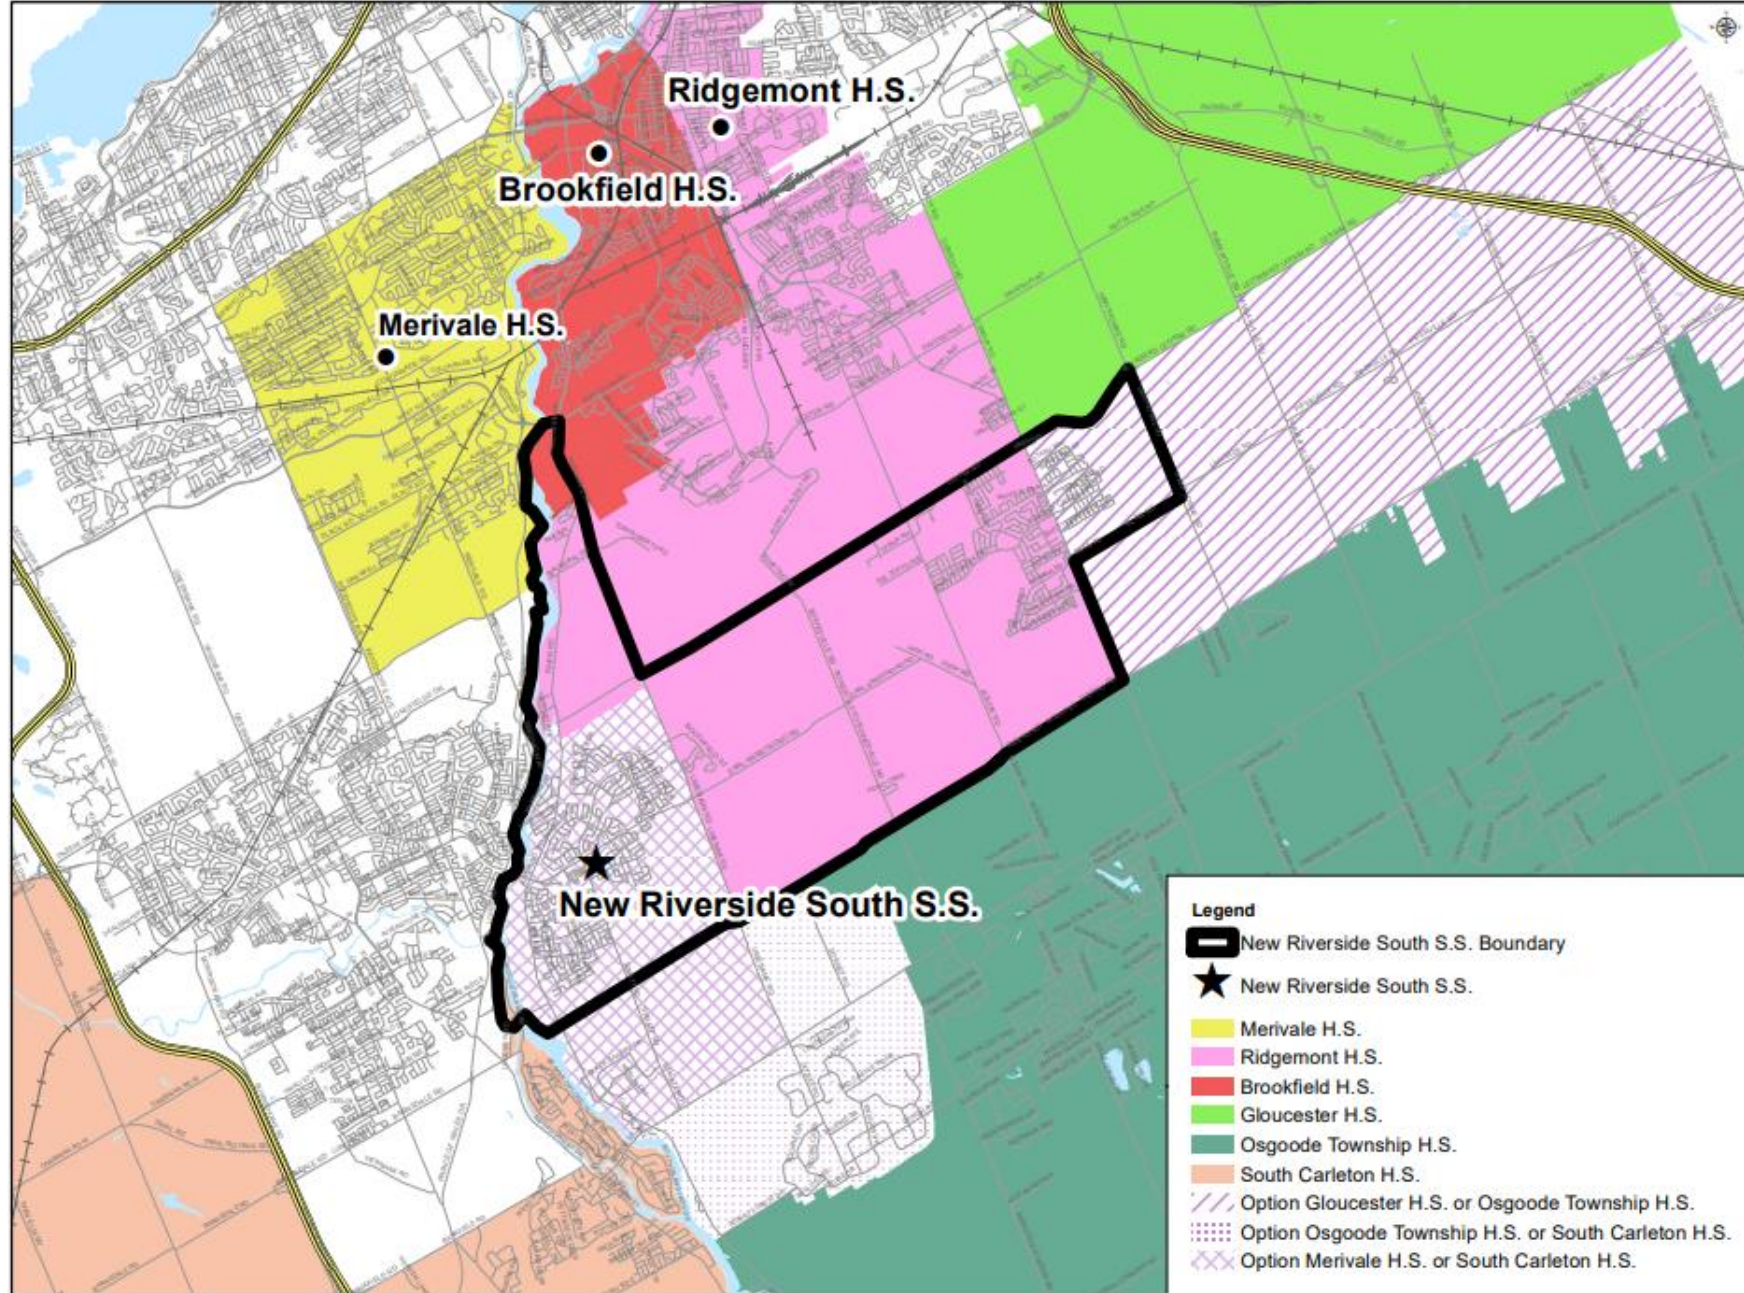

# Proposed Attendance Boundary Map

# Proposed JK to 5 REG Composite Map

# Potential Impact to Secondary Schools

SCHOOL	PROPOSED CHANGES	OVERALL IMPACT
Brookfield HS	<ul style="list-style-type: none"> <li>Redirect southern portion of attendance boundary to RSSS</li> </ul>	Minimal
Gloucester HS	<ul style="list-style-type: none"> <li>Redirect western portion of Gloucester HS/ Osgoode Township HS option area to RSSS</li> </ul>	Minimal
Merivale HS	<ul style="list-style-type: none"> <li>Redirect Merivale HS/ South Carleton option area to RSSS</li> </ul>	Significant
Osgoode Township HS	<ul style="list-style-type: none"> <li>Redirect western portion of Gloucester HS/ Osgoode Township HS option area to RSSS</li> <li>Expand Osgoode Township HS and South Carleton HS option area</li> </ul>	Minimal
Ridgemont HS	<ul style="list-style-type: none"> <li>Redirect southern portion of attendance boundary to RSSS</li> </ul>	Moderate
South Carleton HS	<ul style="list-style-type: none"> <li>Redirect Merivale HS/ South Carleton option area to RSSS</li> <li>Expand Osgoode Township HS and South Carleton HS option area</li> </ul>	Moderate

# Current 9 to 12 Composite Map