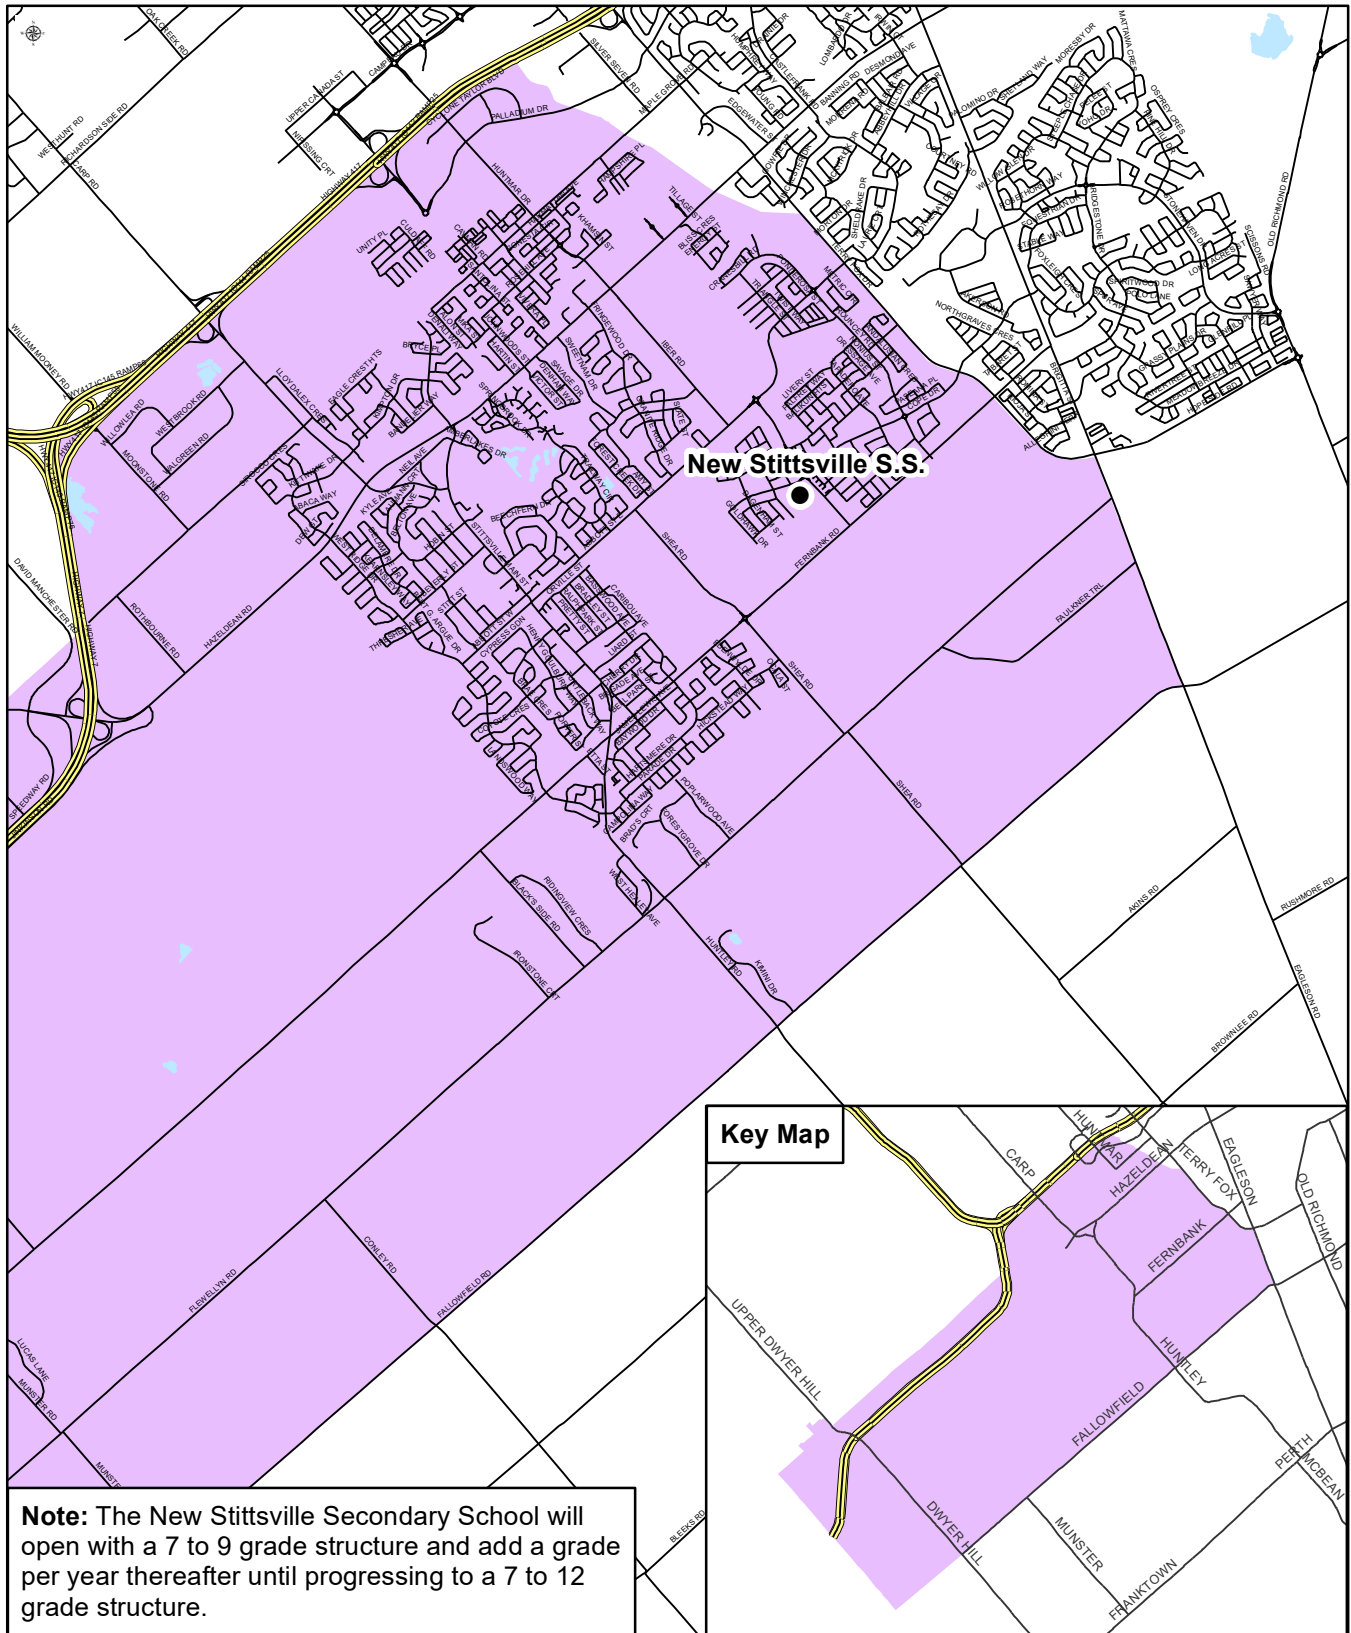

NEW STITTSVILLE SECONDARY SCHOOL
Scheduled to Open for September 2024
 Grade 9 to 12
 English and Immersion Attendance Boundary

OTTAWA-CARLETON
 DISTRICT SCHOOL BOARD

Note: The New Stittsville Secondary School will open with a 7 to 9 grade structure and add a grade per year thereafter until progressing to a 7 to 12 grade structure.

New Stittsville Secondary School
 700 Cope Dr
 Stittsville, Ontario
 K2S 2P8

Map is for illustrative purposes only.
 For further information, visit www.ocdsb.ca
 Scheduled school opening for September 2024.