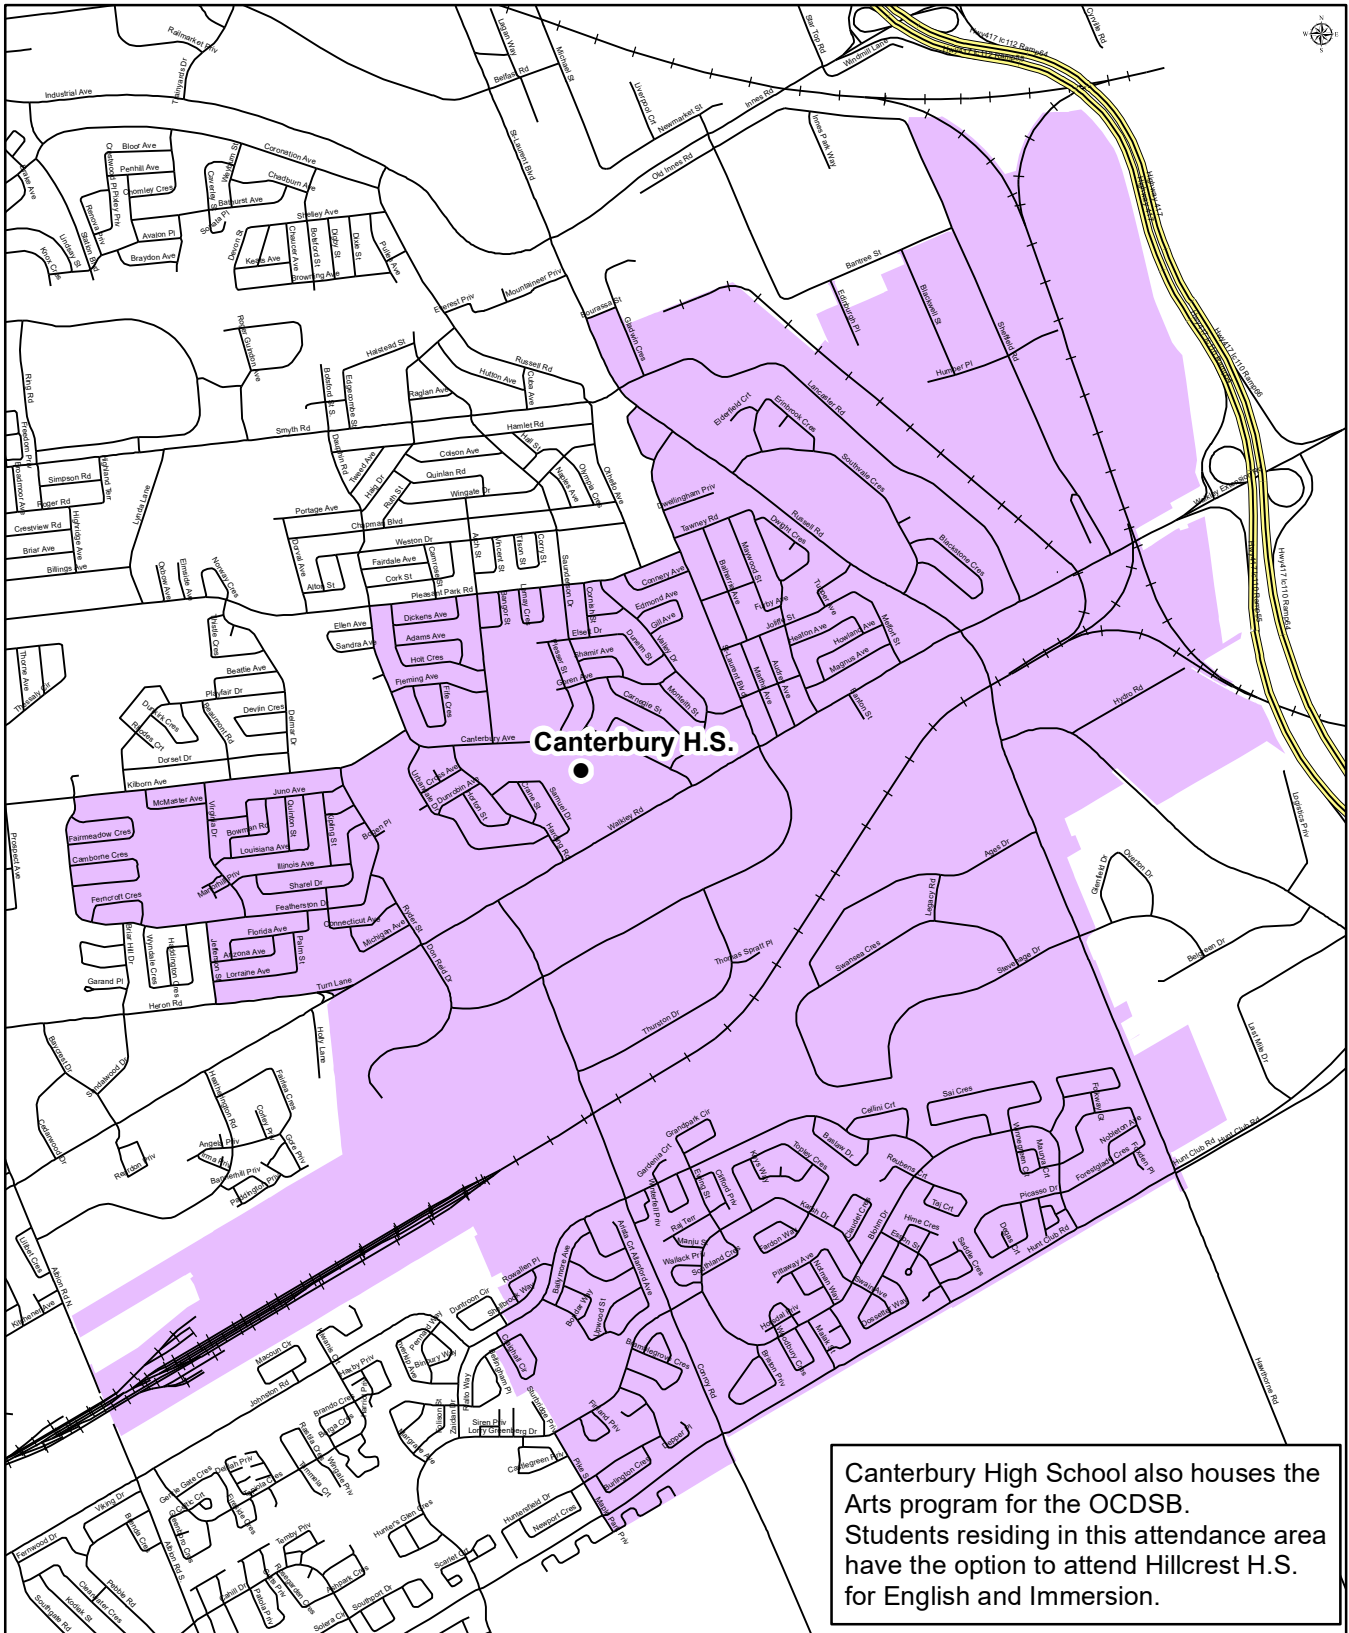

OTTAWA-CARLETON
DISTRICT SCHOOL BOARD

CANTERBURY HIGH SCHOOL

Grade 9 to 12
English and Immersion Attendance Boundary

Canterbury High School
900 Canterbury Avenue
Ottawa, Ontario
K1G 3A7
(613) 731-1191

Map is for illustrative purposes only.
For further information, visit www.ocdsb.ca
September 2024