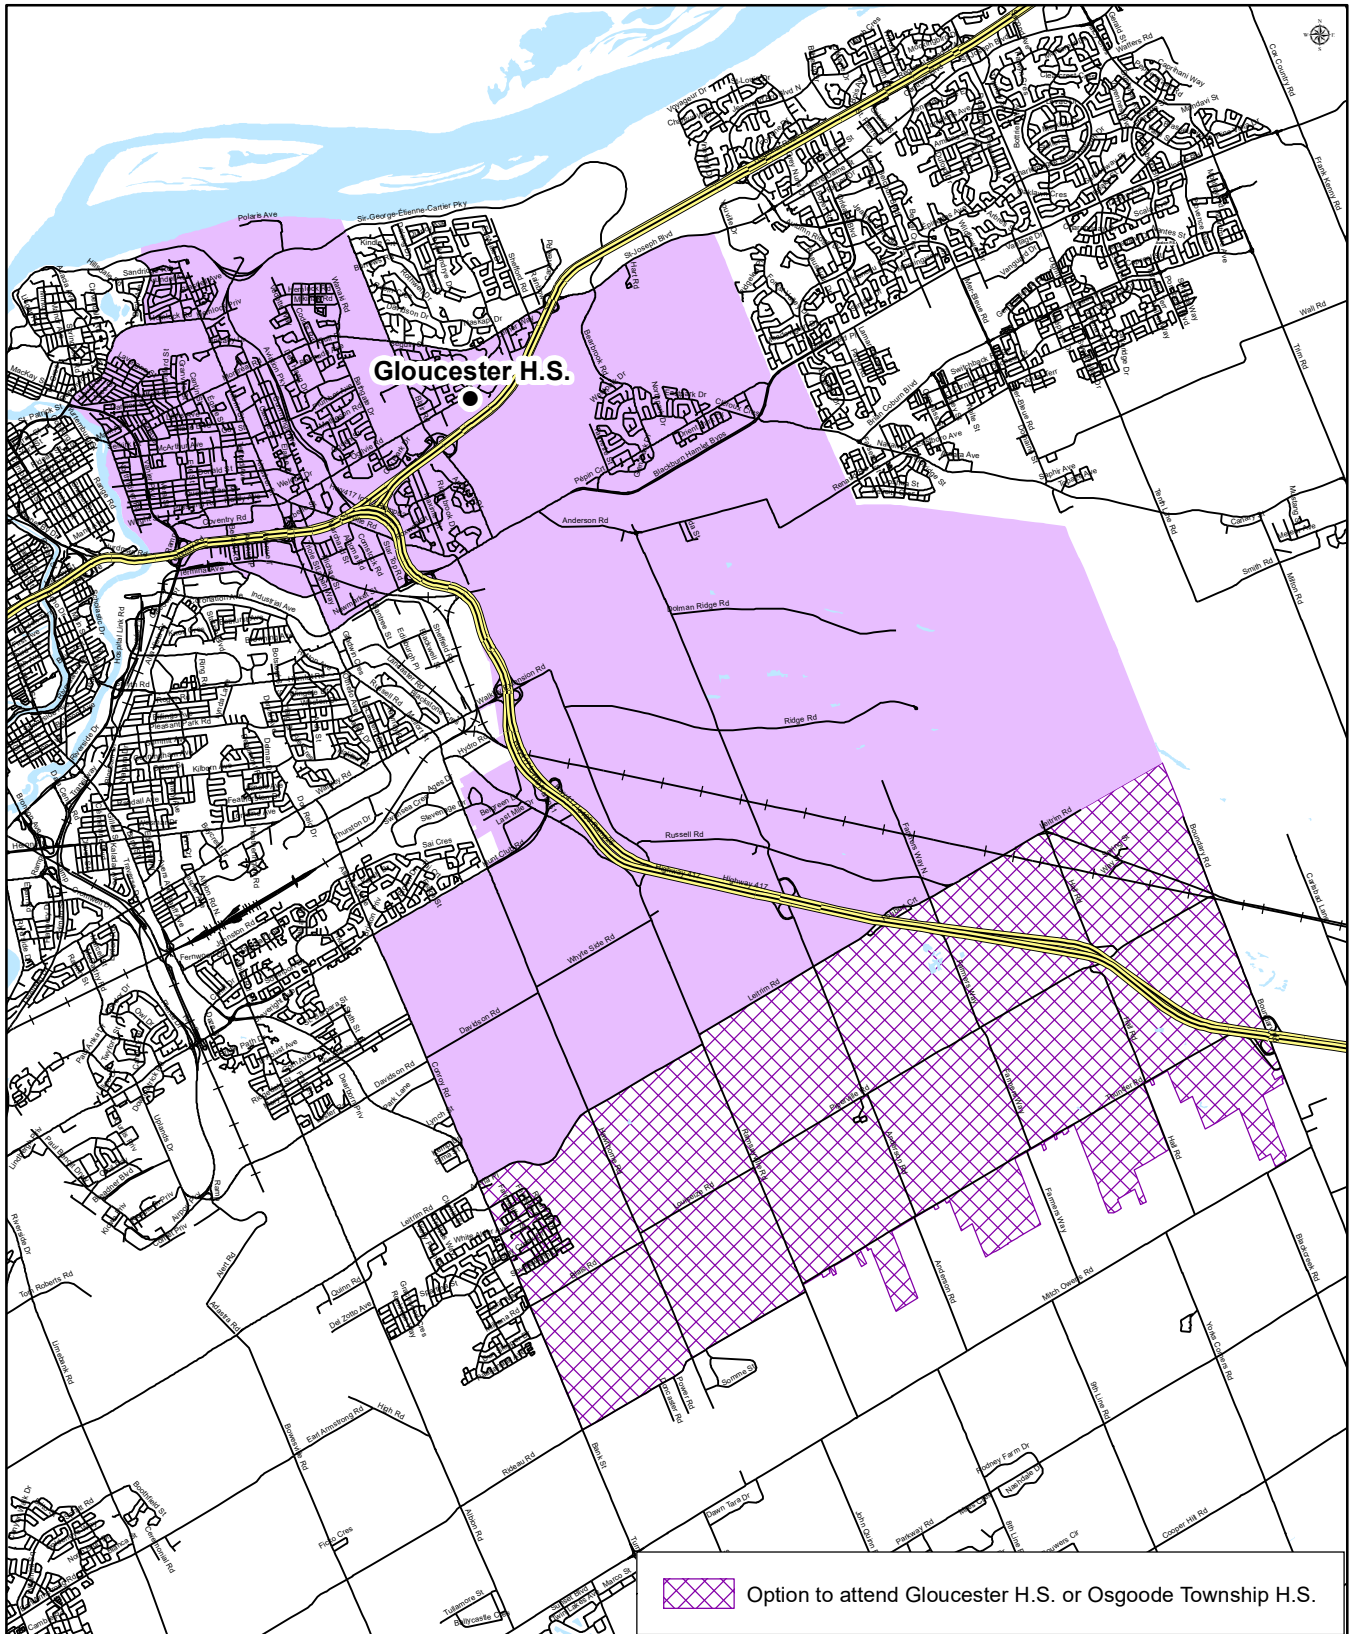

GLOUCESTER HIGH SCHOOL

Grade 9 to 12
English and Immersion Attendance Boundary

Gloucester High School
2060 Ogilvie Road
Ottawa, Ontario
K1J 7N8
(613) 745-7176

Map is for illustrative purposes only.
For further information, visit www.ocdsb.ca
September 2024