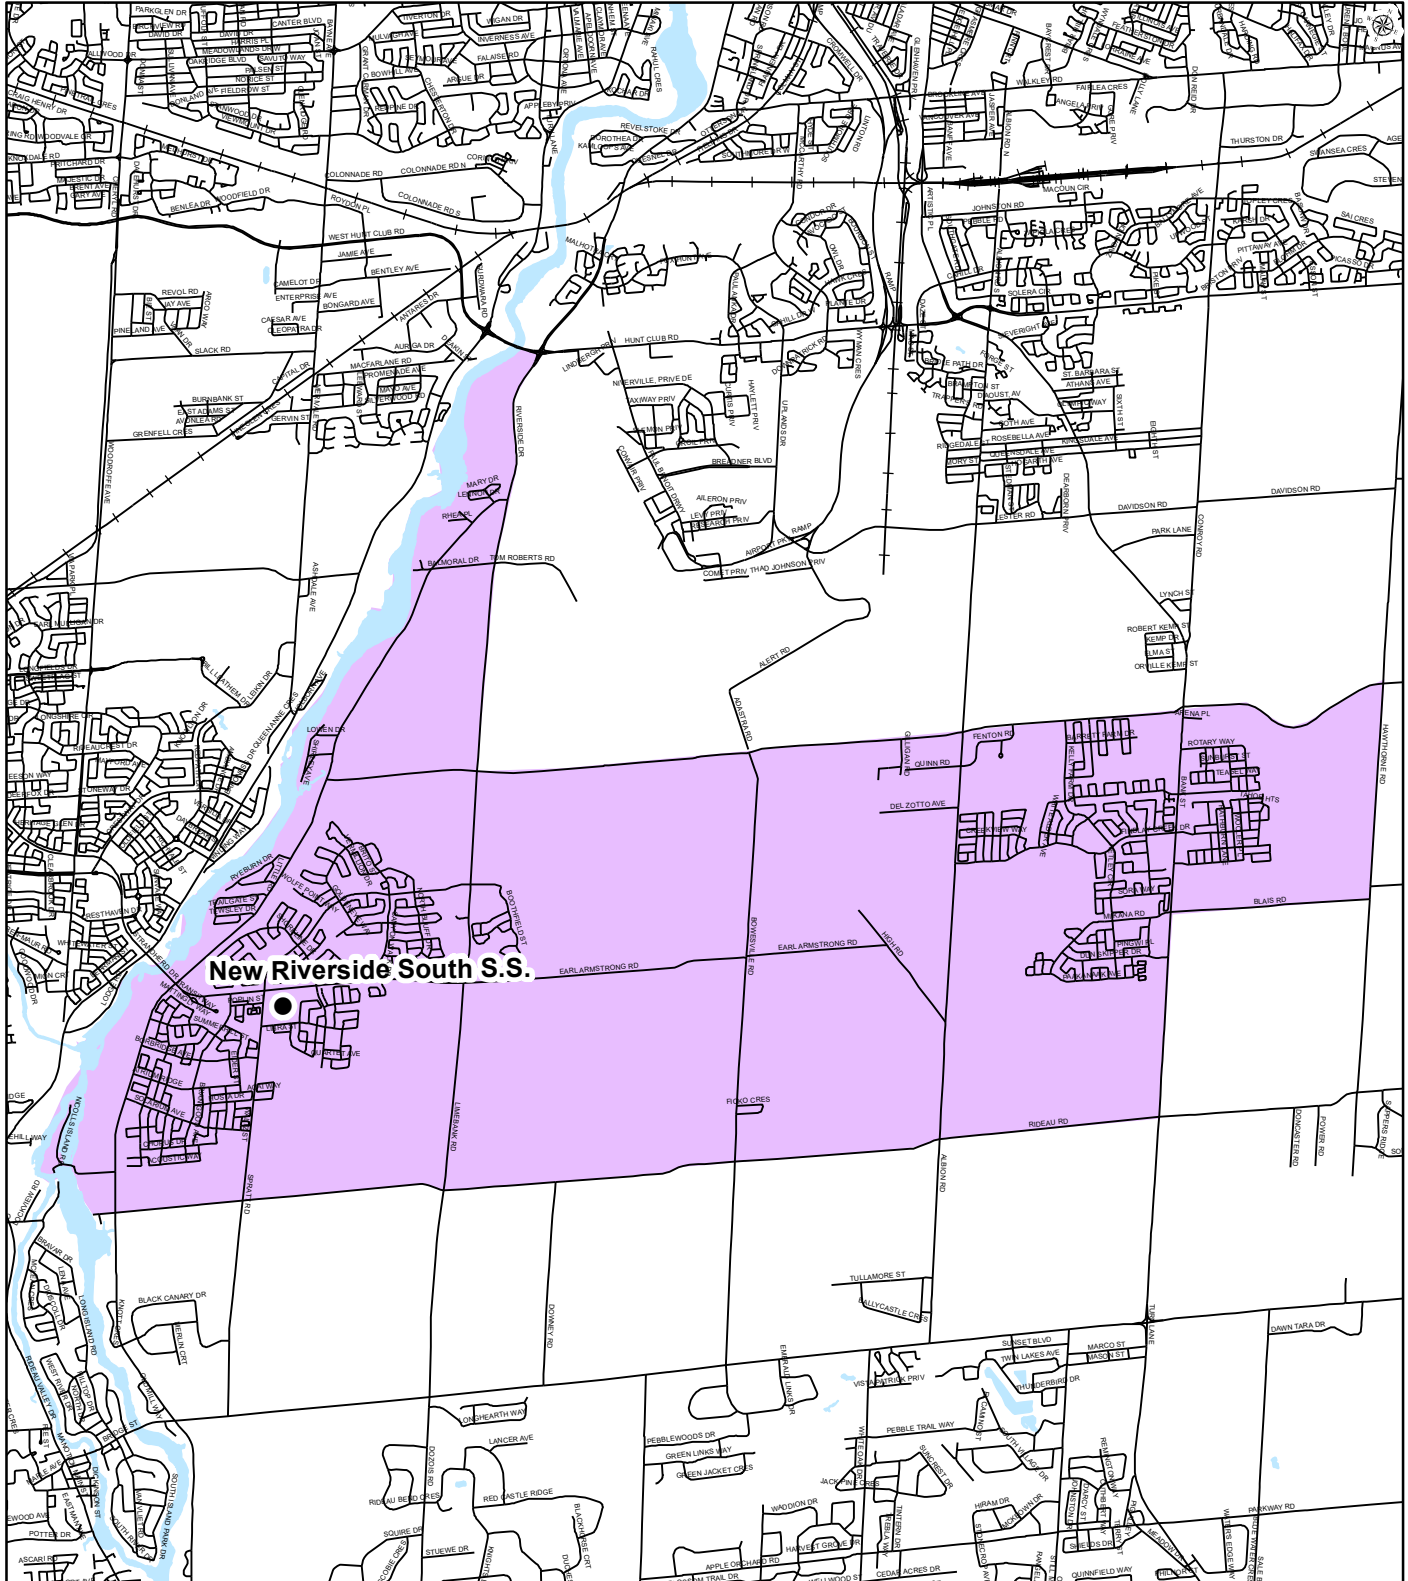

NEW RIVERSIDE SOUTH SECONDARY SCHOOL

Grade 9 to 12

English and Immersion Attendance Boundary

Note: The New Riverside South Secondary School will open with a 7 to 10 grade structure and add a grade per year thereafter until progressing to a 7 to 12 grade structure.

New Riverside South Secondary School
4650 Spratt Rd
Ottawa, Ontario
K4M 0E2
(613) xxx-xxxx

Map is for illustrative purposes only.
For further information, visit www.ocdsb.ca
September 2025