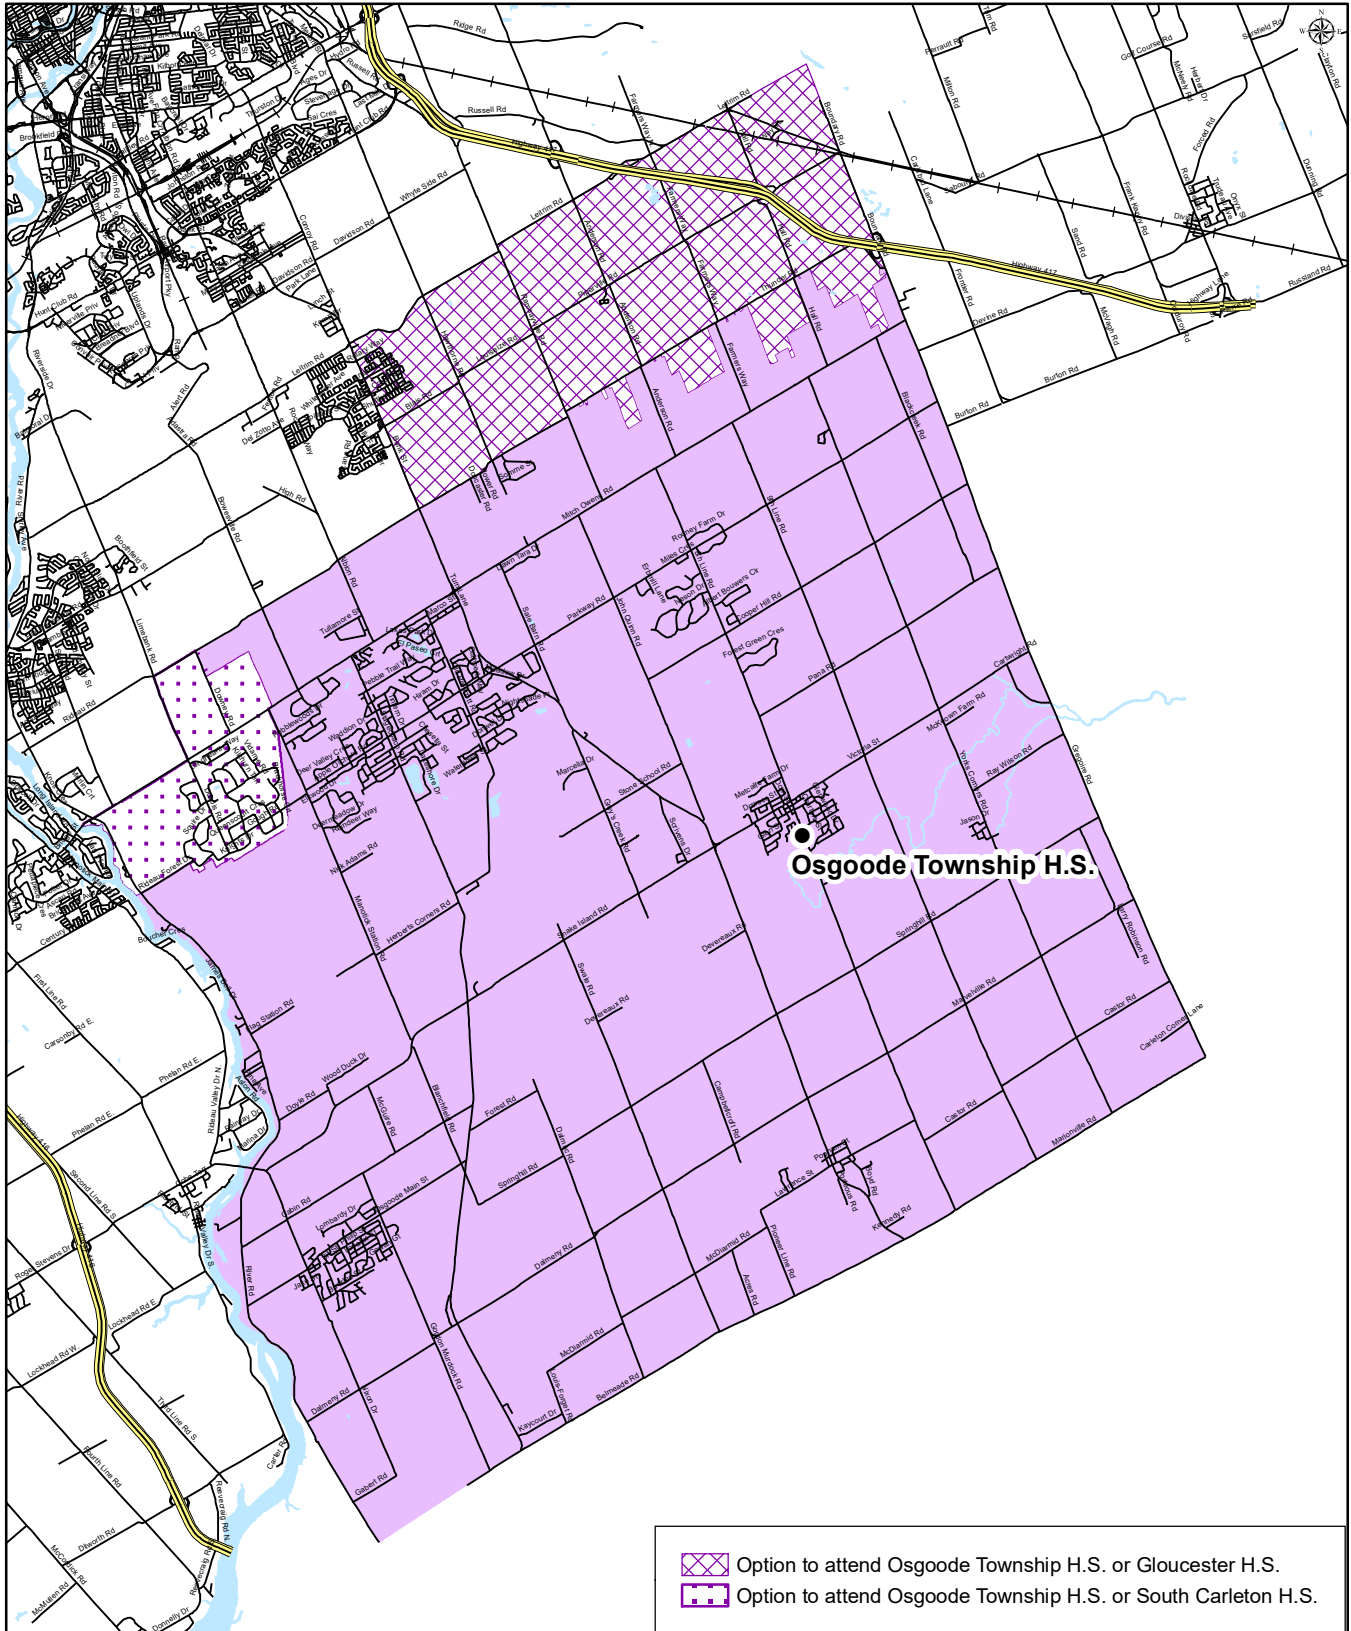

OTTAWA-CARLETON  
DISTRICT SCHOOL BOARD

# OSGOODE TOWNSHIP HIGH SCHOOL

Grade 9 to 12  
English and Immersion Attendance Boundary

Osgoode Township High School  
2800 8th Line Road  
Metcalfe, Ontario  
K0A 2P0  
(613) 821-2241

Map is for illustrative purposes only.  
For further information, visit [www.ocdsb.ca](http://www.ocdsb.ca)  
September 2024