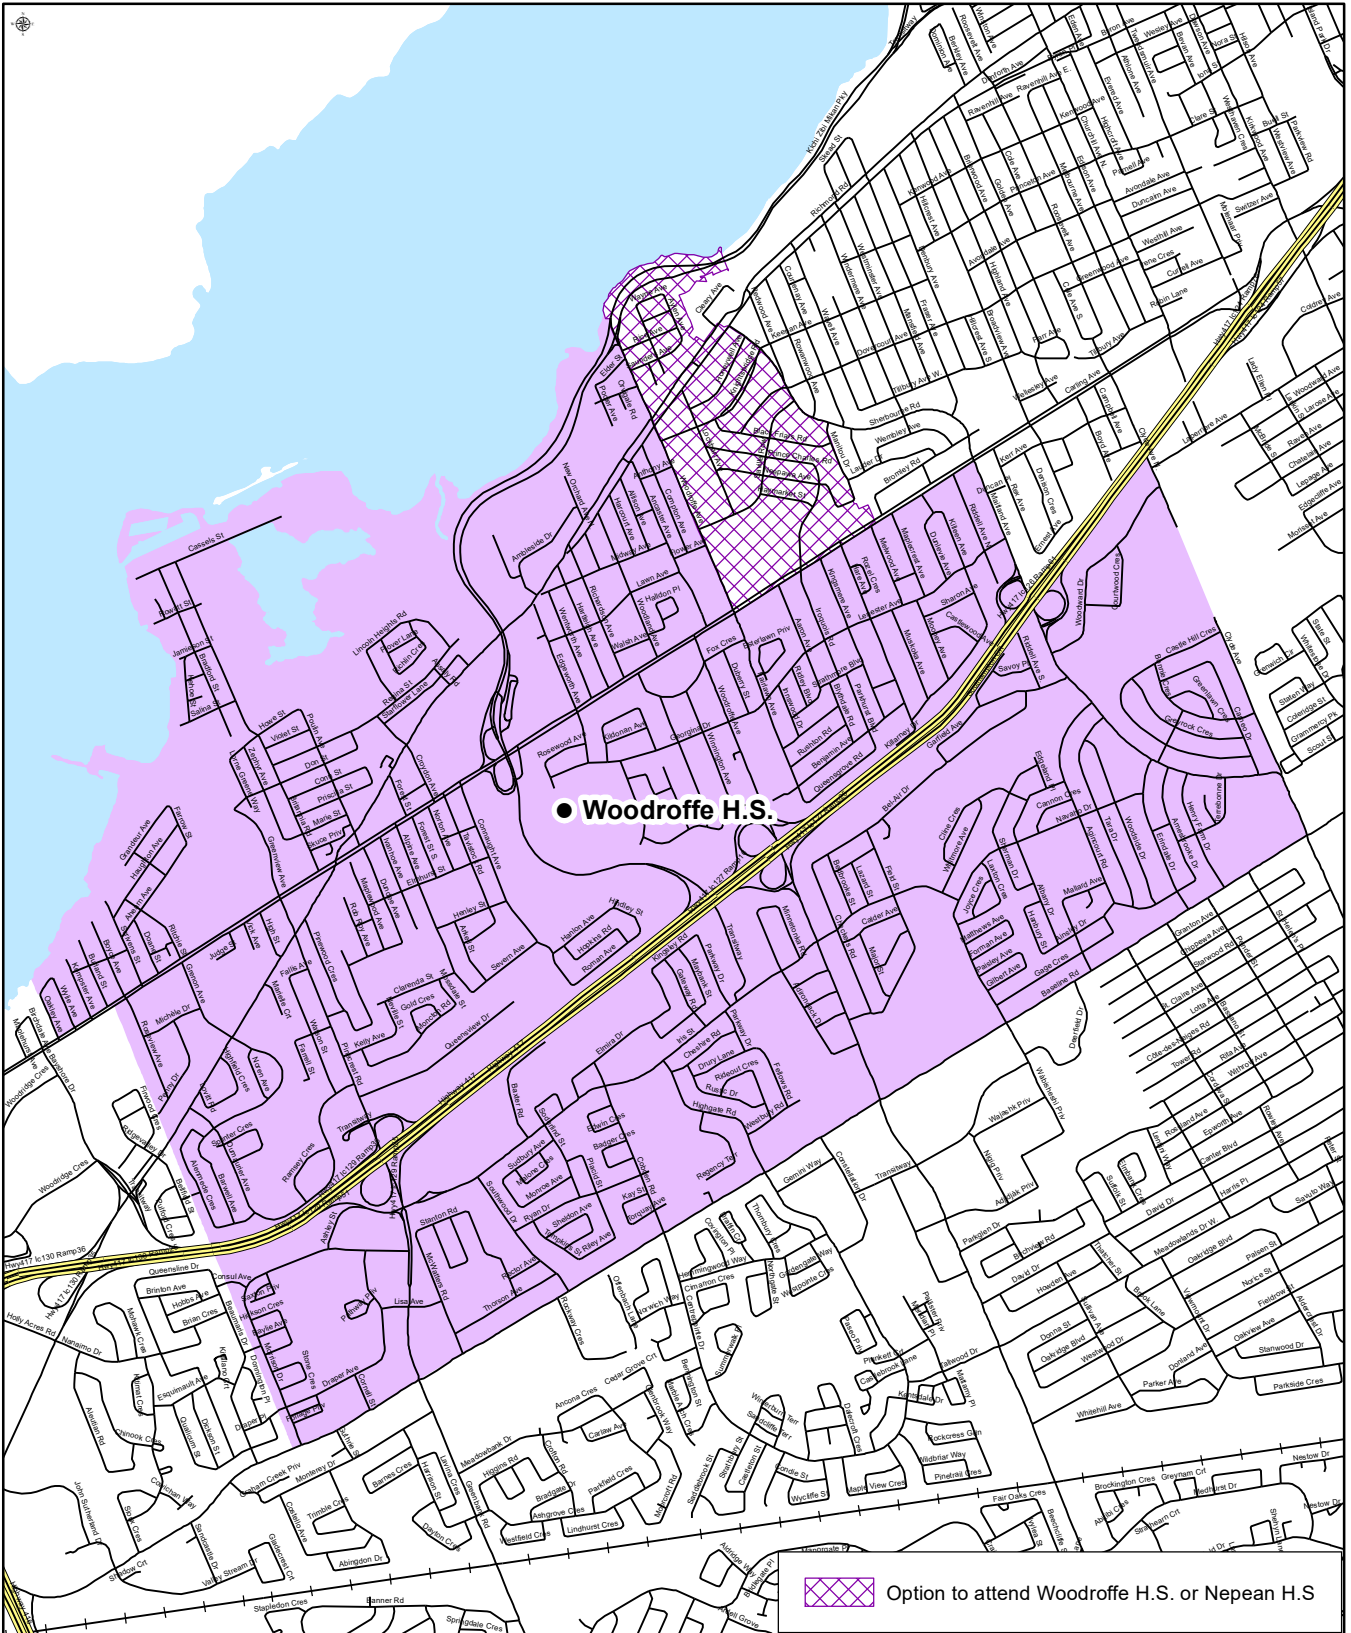

OTTAWA-CARLETON
DISTRICT SCHOOL BOARD

WOODROFFE HIGH SCHOOL

Grade 9 to 12
English and Immersion Attendance Boundary

Woodroffe High School
2410 Georgina Drive
Ottawa, Ontario
K2B 7M8
(613) 820-7186

Map is for illustrative purposes only.
For further information, visit www.ocdsb.ca
September 2024