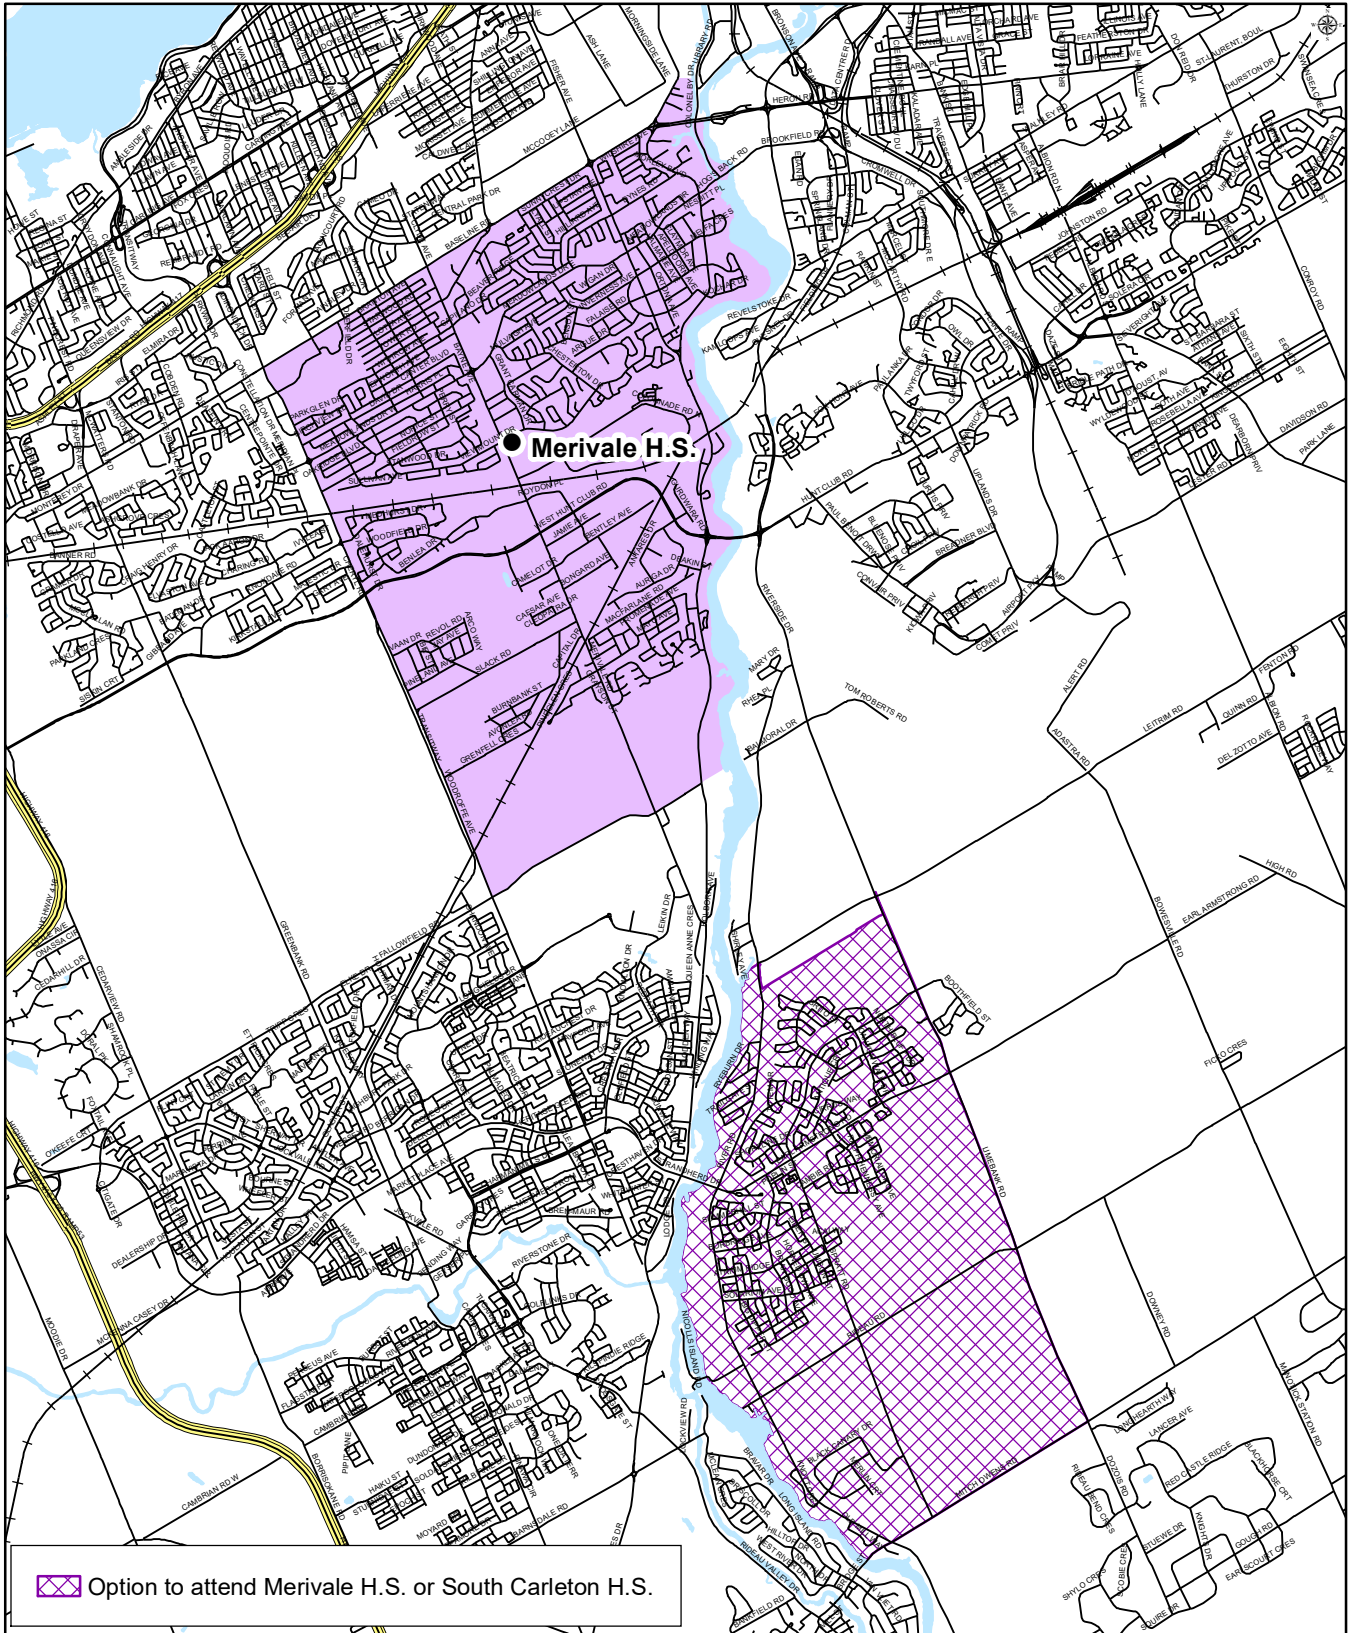

MERIVALE HIGH SCHOOL
Grade 9 to 12
English and Immersion Attendance Boundary

Merivale High School
1755 Merivale Road
Nepean, Ontario
K2G 1E2
(613) 224-1807

Map is for illustrative purposes only.
For further information, visit www.ocdsb.ca
September 2022