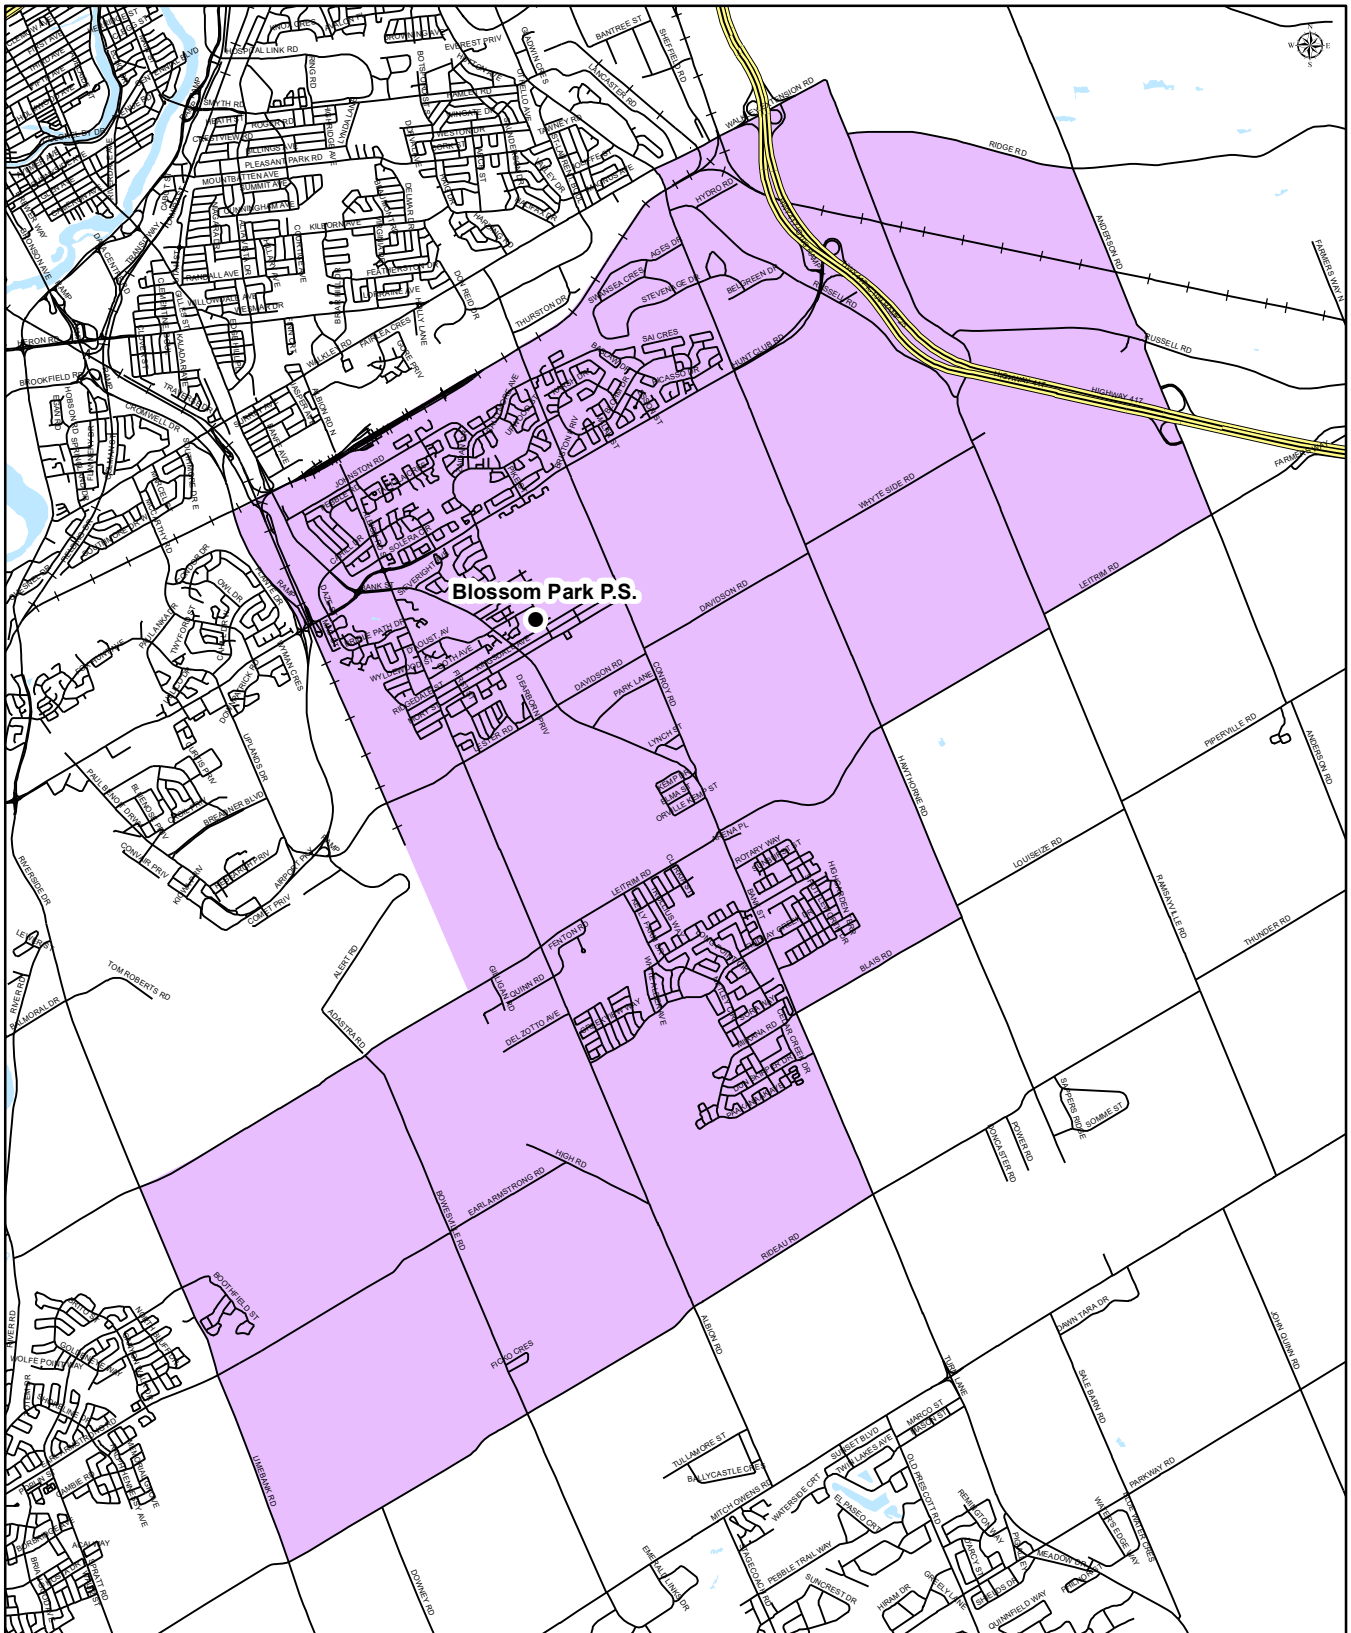

OTTAWA-CARLETON
DISTRICT SCHOOL BOARD

BLOSSOM PARK PUBLIC SCHOOL Grade 4 to 8 Middle French Immersion Attendance Boundary

Blossom Park Public School
3810 Sixth Street
Gloucester, Ontario
K1T 1K6
(613) 521-4299

Map is for illustrative purposes only.
For further information, visit www.ocdsb.ca
September 2022