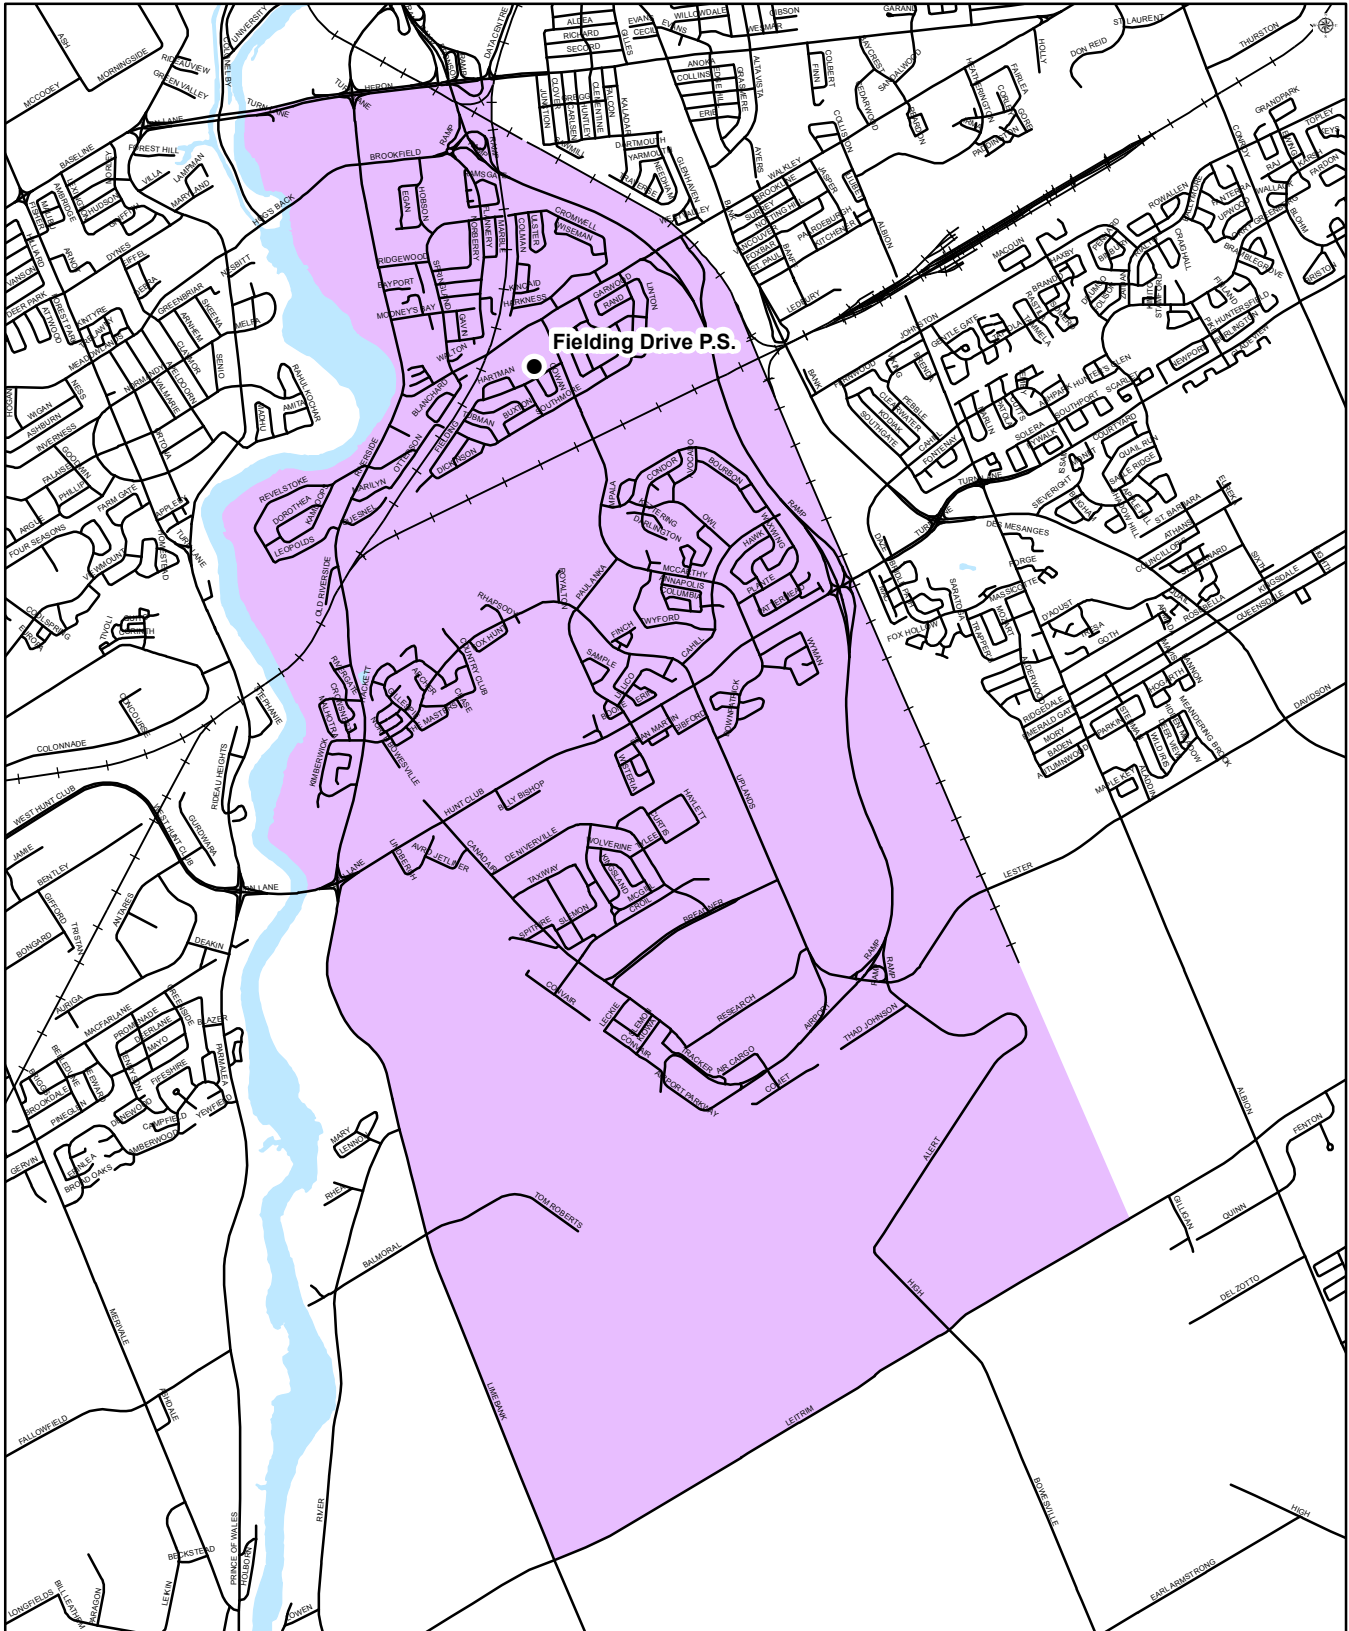

OTTAWA-CARLETON
DISTRICT SCHOOL BOARD

FIELDING DRIVE PUBLIC SCHOOL

Grade 4 to 8
English Program with Core French Attendance Boundary

Fielding Drive Public School
777 Fielding Drive
Ottawa, Ontario
K1V 7G1
(613) 731-4928

Map is for illustrative purposes only.
For further information, visit www.ocdsb.ca
September 2017