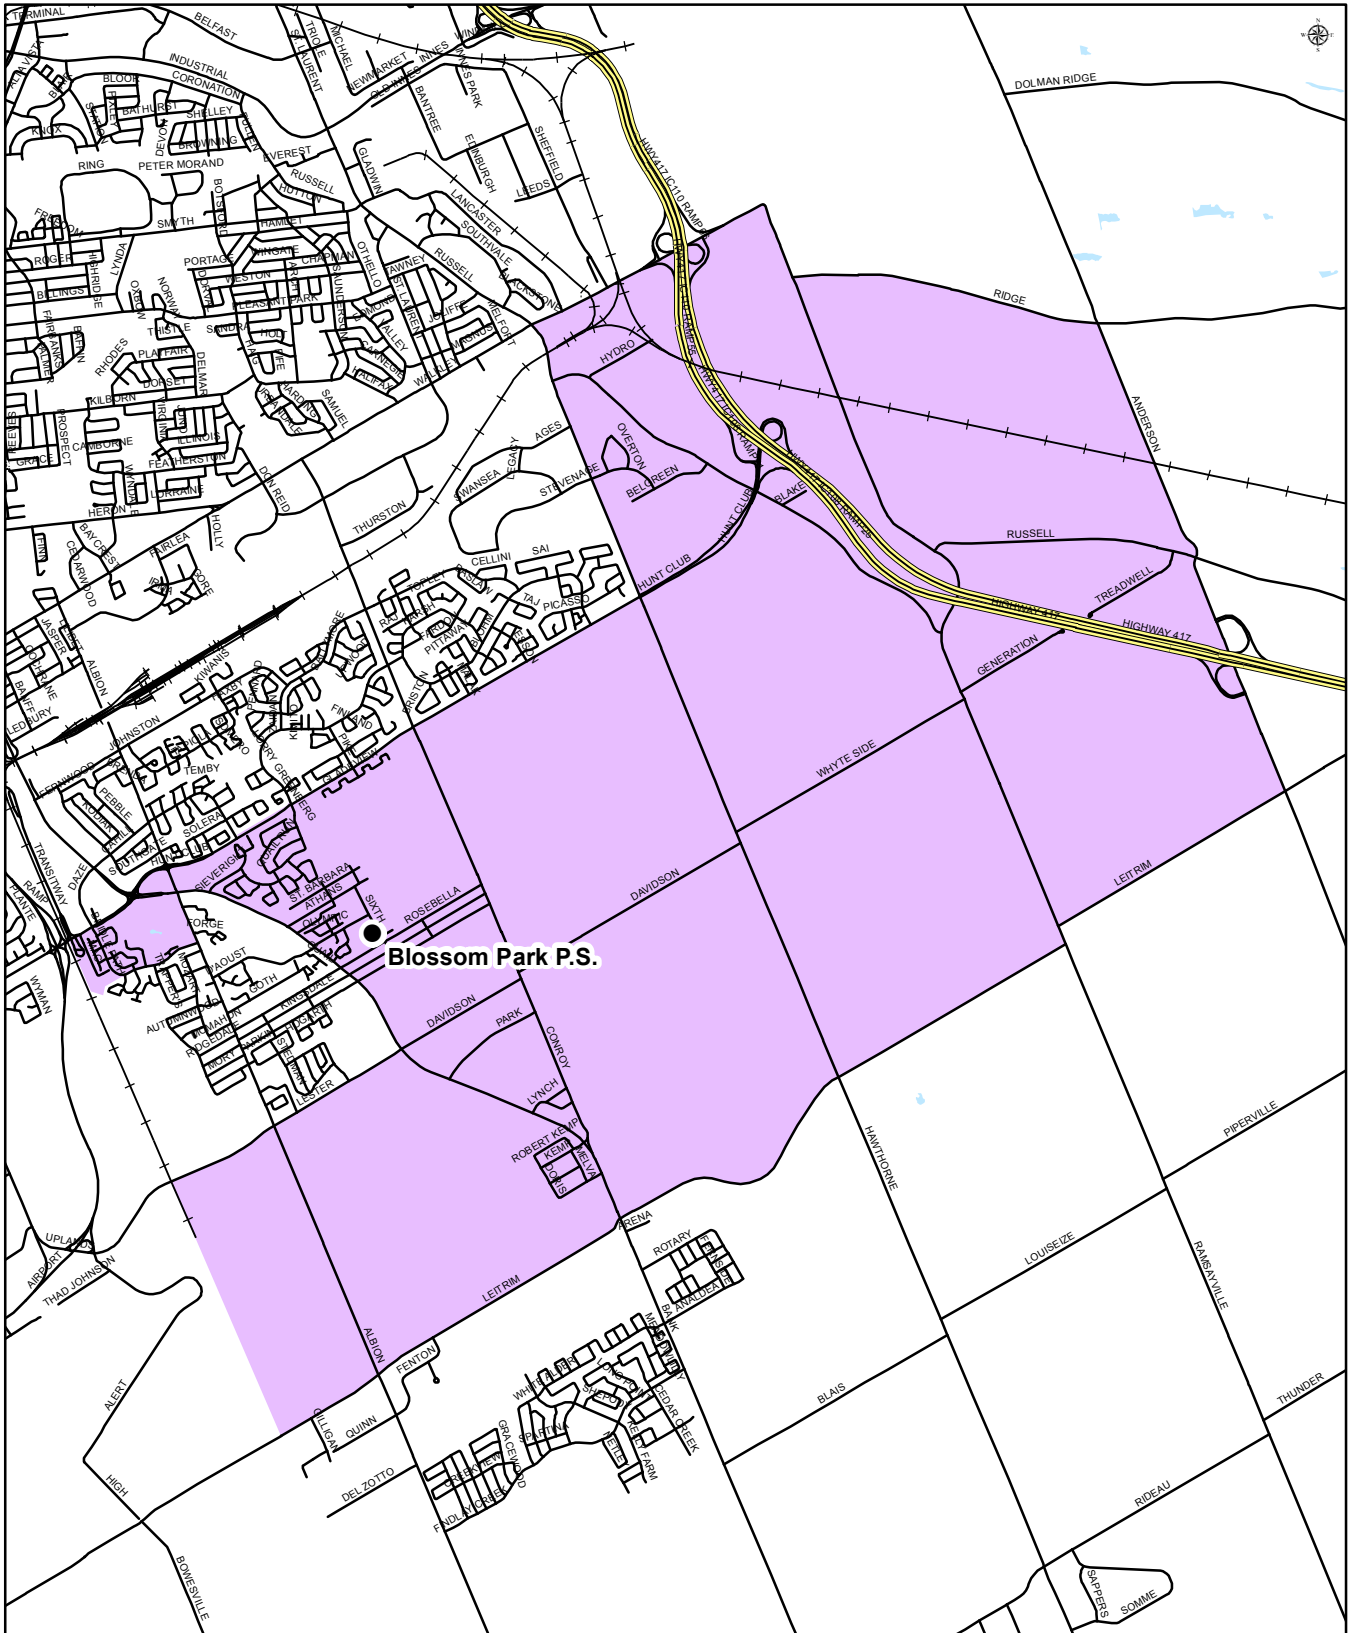

OTTAWA-CARLETON
DISTRICT SCHOOL BOARD

BLOSSOM PARK PUBLIC SCHOOL

Junior Kindergarten to Grade 8

English Program with Core French Attendance Boundary

Blossom Park Public School
3810 Sixth Street
Gloucester, Ontario
K1T 1K6
(613) 521-4299

Map is for illustrative purposes only.
For further information, visit www.ocdsb.ca
September 2017