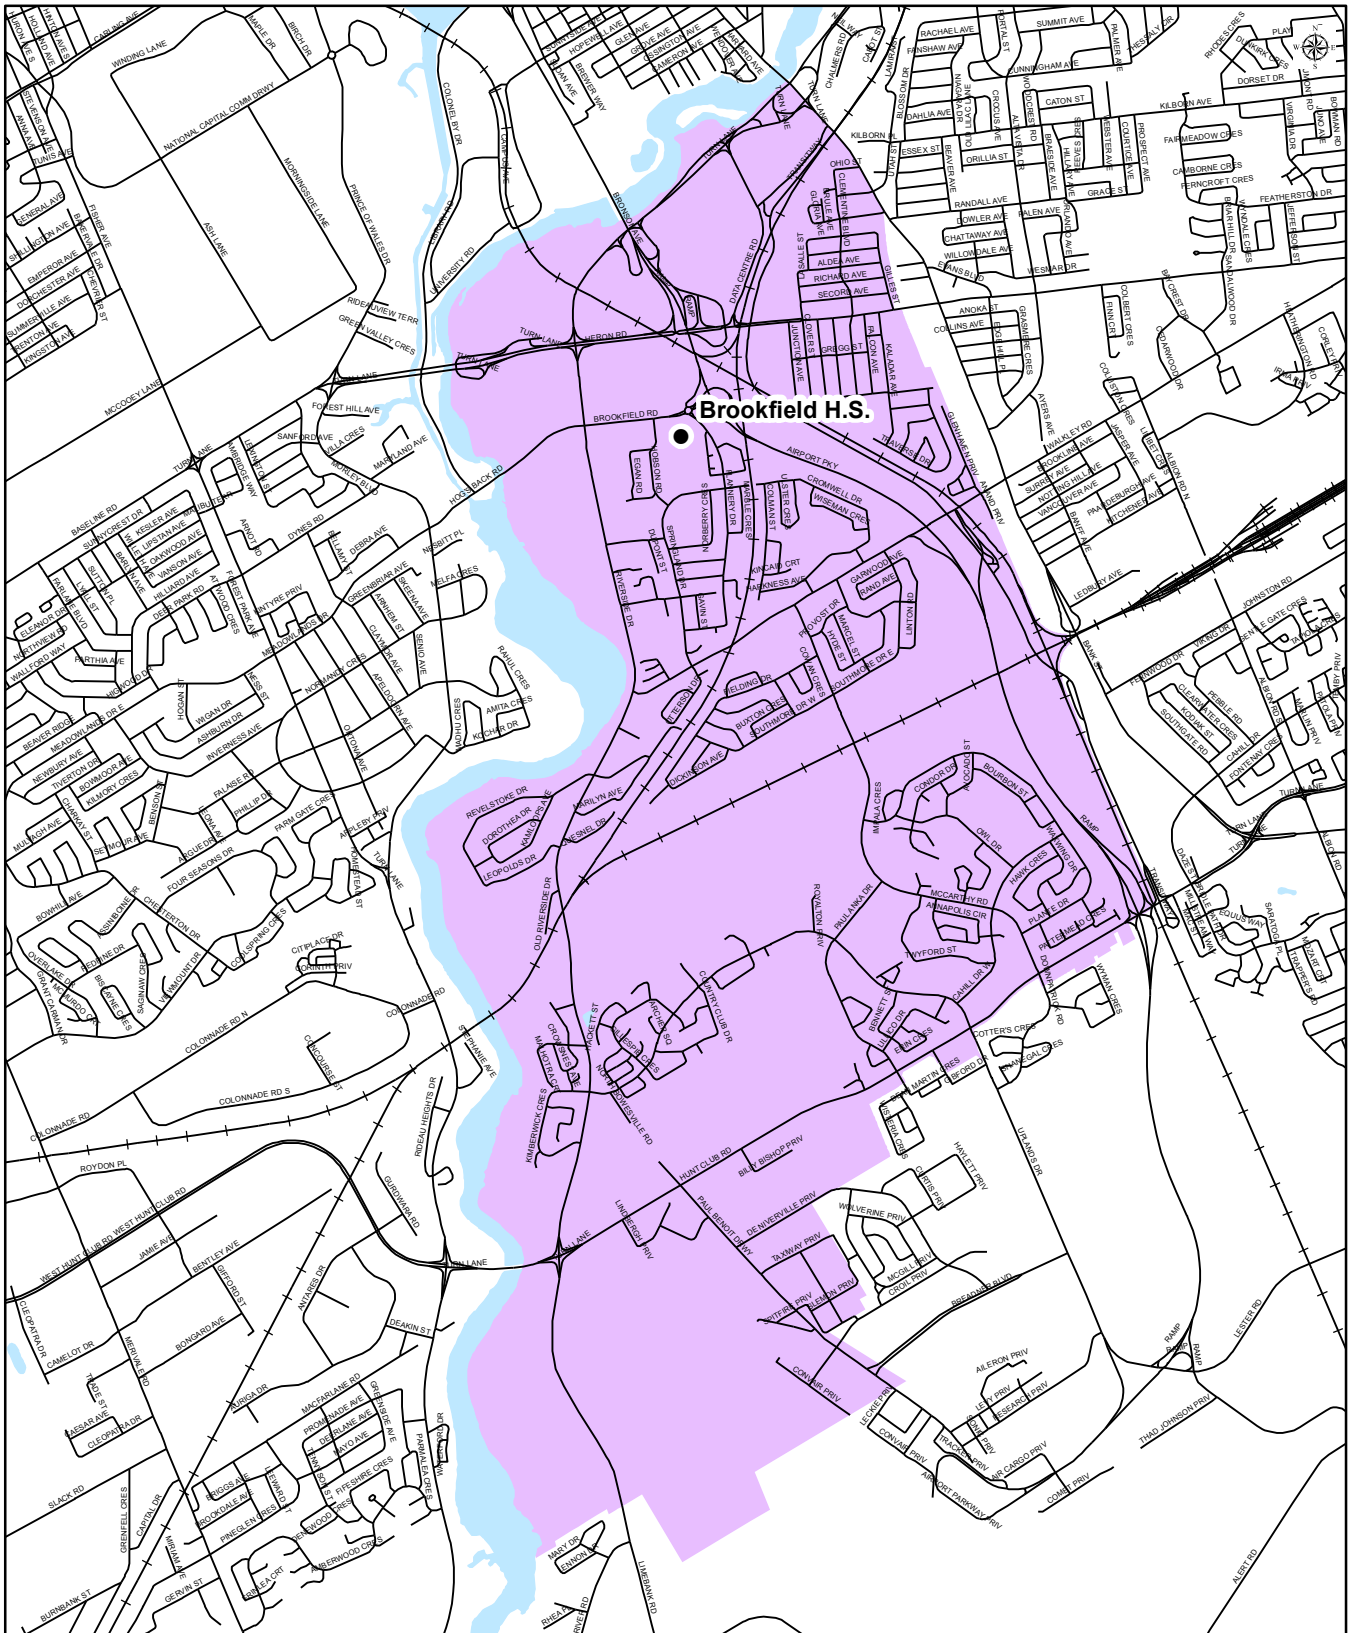

BROOKFIELD HIGH SCHOOL
Grade 9 to 12
English and Immersion Attendance Boundary

OTTAWA-CARLETON
DISTRICT SCHOOL BOARD

Brookfield High School
824 Brookfield Road
Ottawa, Ontario
K1V 6J3
(613) 733-0610

Map is for illustrative purposes only.
For further information, visit www.ocdsb.ca
September 2017