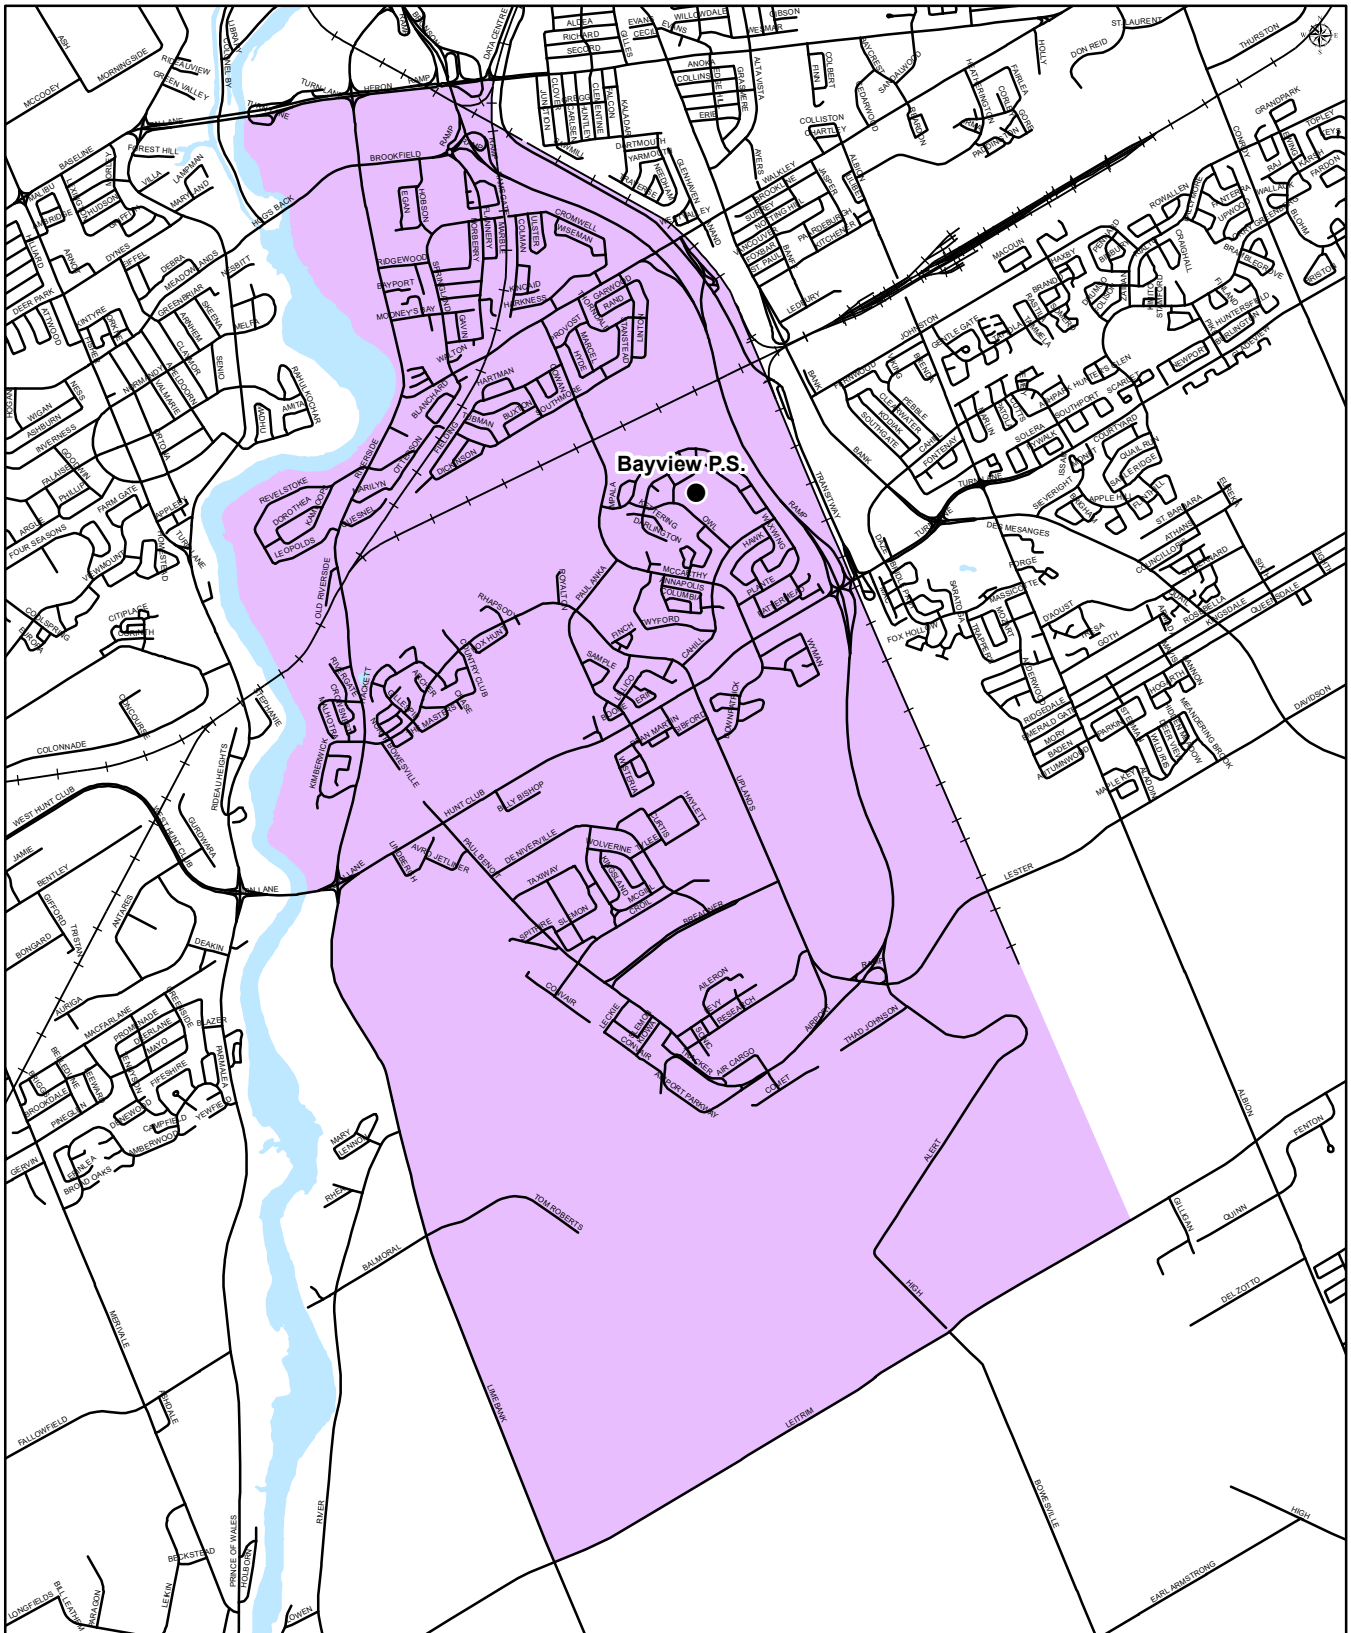

OCDSB Trustee Zones

Trustee Zones Zone Number, Zone Name

- 1, West Carleton-March/Stittsville/Rideau-Jock
- 2, Kanata North/Kanata South
- 3, Barrhaven West/Barrhaven East
- 4, Bay/Kitchissippi
- 5, College/Knoxdale-Merivale
- 6, Rideau-Vanier/Rideau-Rockcliffe
- 7, Osgoode/Riverside South-Findlay Creek
- 8, Orléans East-Cumberland/Orléans South-Navan
- 9, Capital/Alta Vista
- 10, Somerset
- 11, River/Gloucester-Southgate
- 12, Ottawa West-Innes/Beacon-Hill Cyrville

OCDSB Trustee Zone 11 River/Gloucester-Southgate

OTTAWA-CARLETON
DISTRICT SCHOOL BOARD

BAYVIEW PUBLIC SCHOOL

Junior Kindergarten to Grade 4

Early French Immersion Attendance Boundary

Bayview Public School
185 Owl Drive
Ottawa, Ontario
K1V 9K3
(613) 733-4726