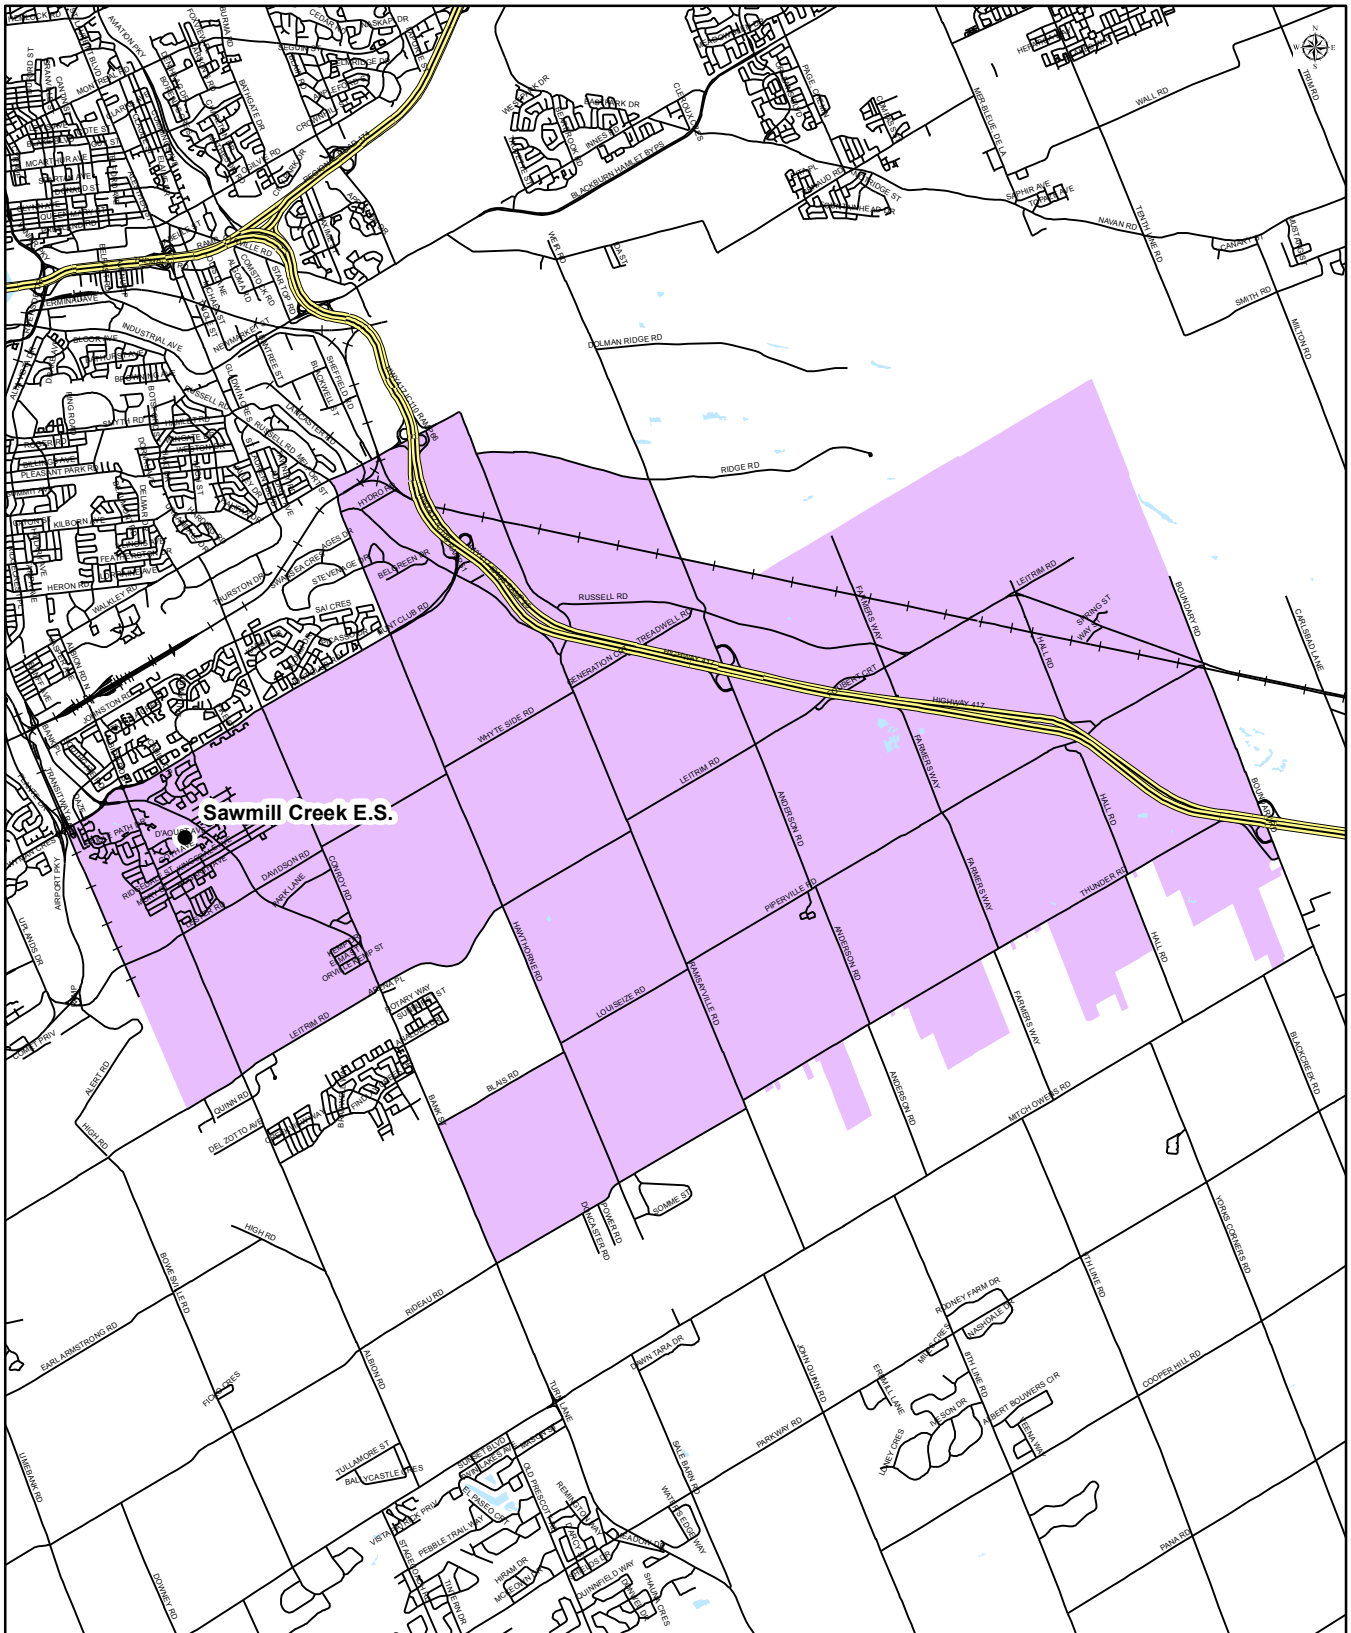

OTTAWA-CARLETON
DISTRICT SCHOOL BOARD

SAWMILL CREEK ELEMENTARY SCHOOL

Junior Kindergarten to Grade 8
Early French Immersion Attendance Boundary

Sawmill Creek Elementary School
3400 D'Aoust Avenue
Gloucester, Ontario
K1T 1R5
(613) 521-5922

Map is for illustrative purposes only.
For further information, visit www.ocdsb.ca
September 2017