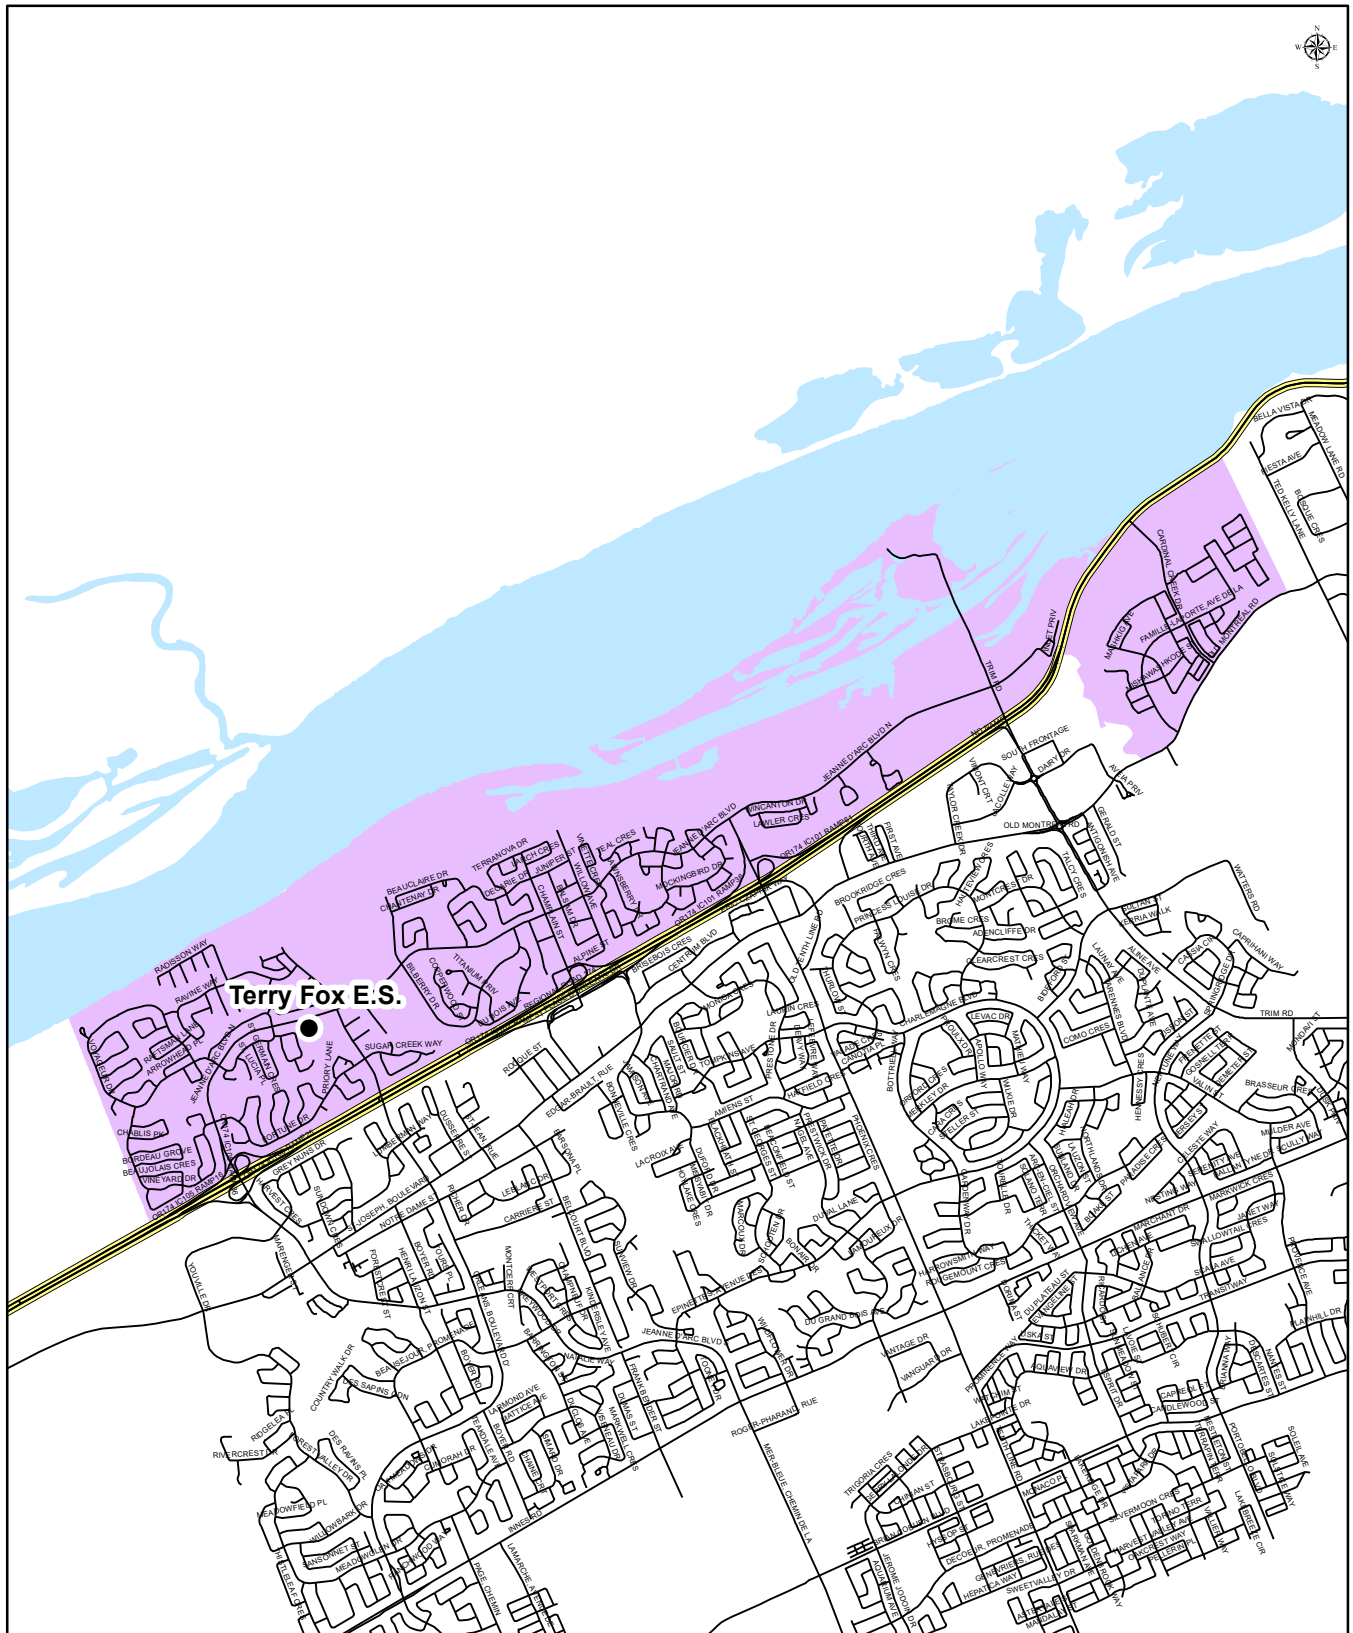

TERRY FOX ELEMENTARY SCHOOL

Grade 4 to 8

OTTAWA-CARLETON
DISTRICT SCHOOL BOARD

English Program with Core French and Early French Immersion Attendance Boundary

Terry Fox Elementary School
6400 Jeanne d'Arc Boulevard
Orléans, Ontario
K1C 2S7
(613) 837-3251

Map is for illustrative purposes only.
For further information, visit www.ocdsb.ca
April 2021