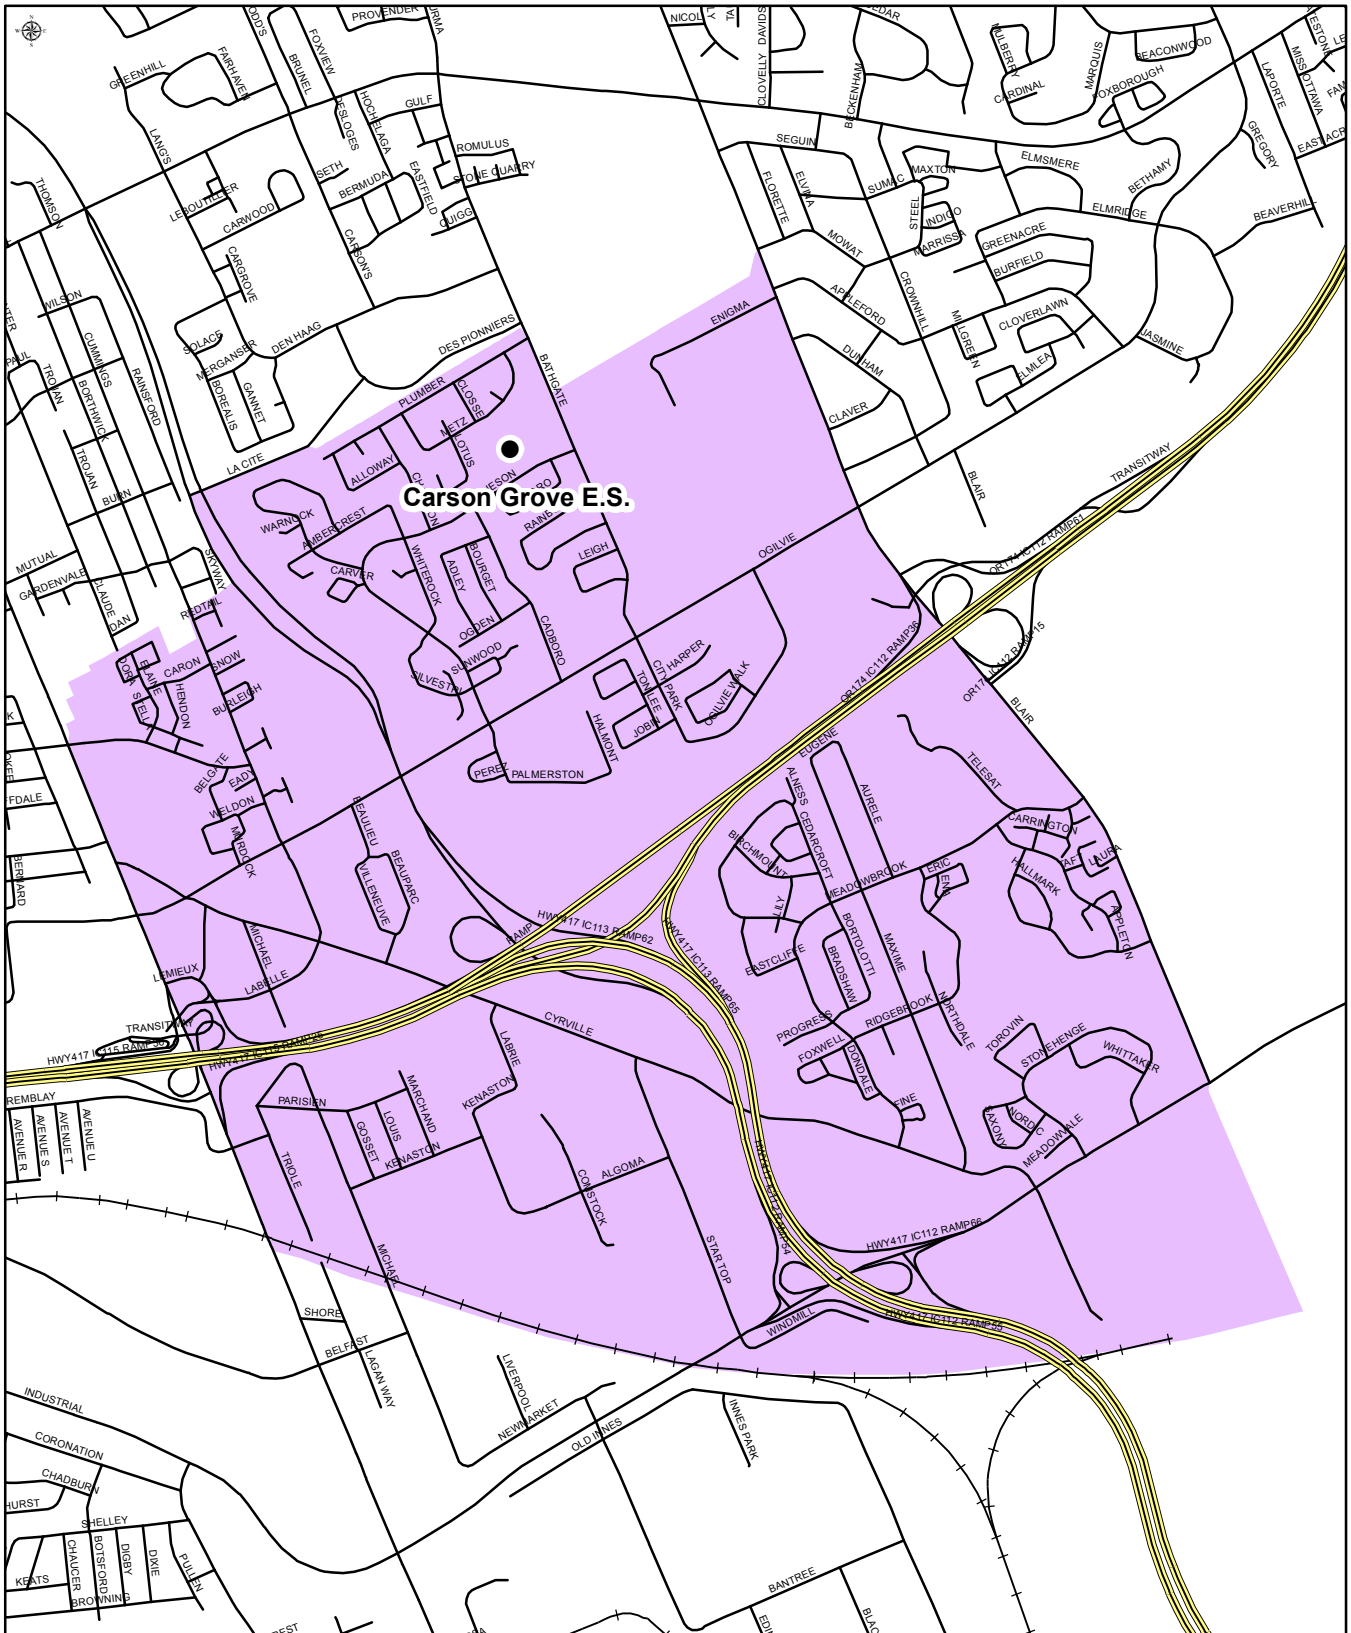

OTTAWA-CARLETON
DISTRICT SCHOOL BOARD

CARSON GROVE ELEMENTARY SCHOOL
Junior Kindergarten to Grade 5
English Program with Core French Attendance Boundary

Carson Grove Elementary School
1401 Matherson Road
Gloucester, Ontario
K1J 8B5
(613) 745-0195

Map is for illustrative purposes only.
For further information, visit www.ocdsb.ca
September 2019