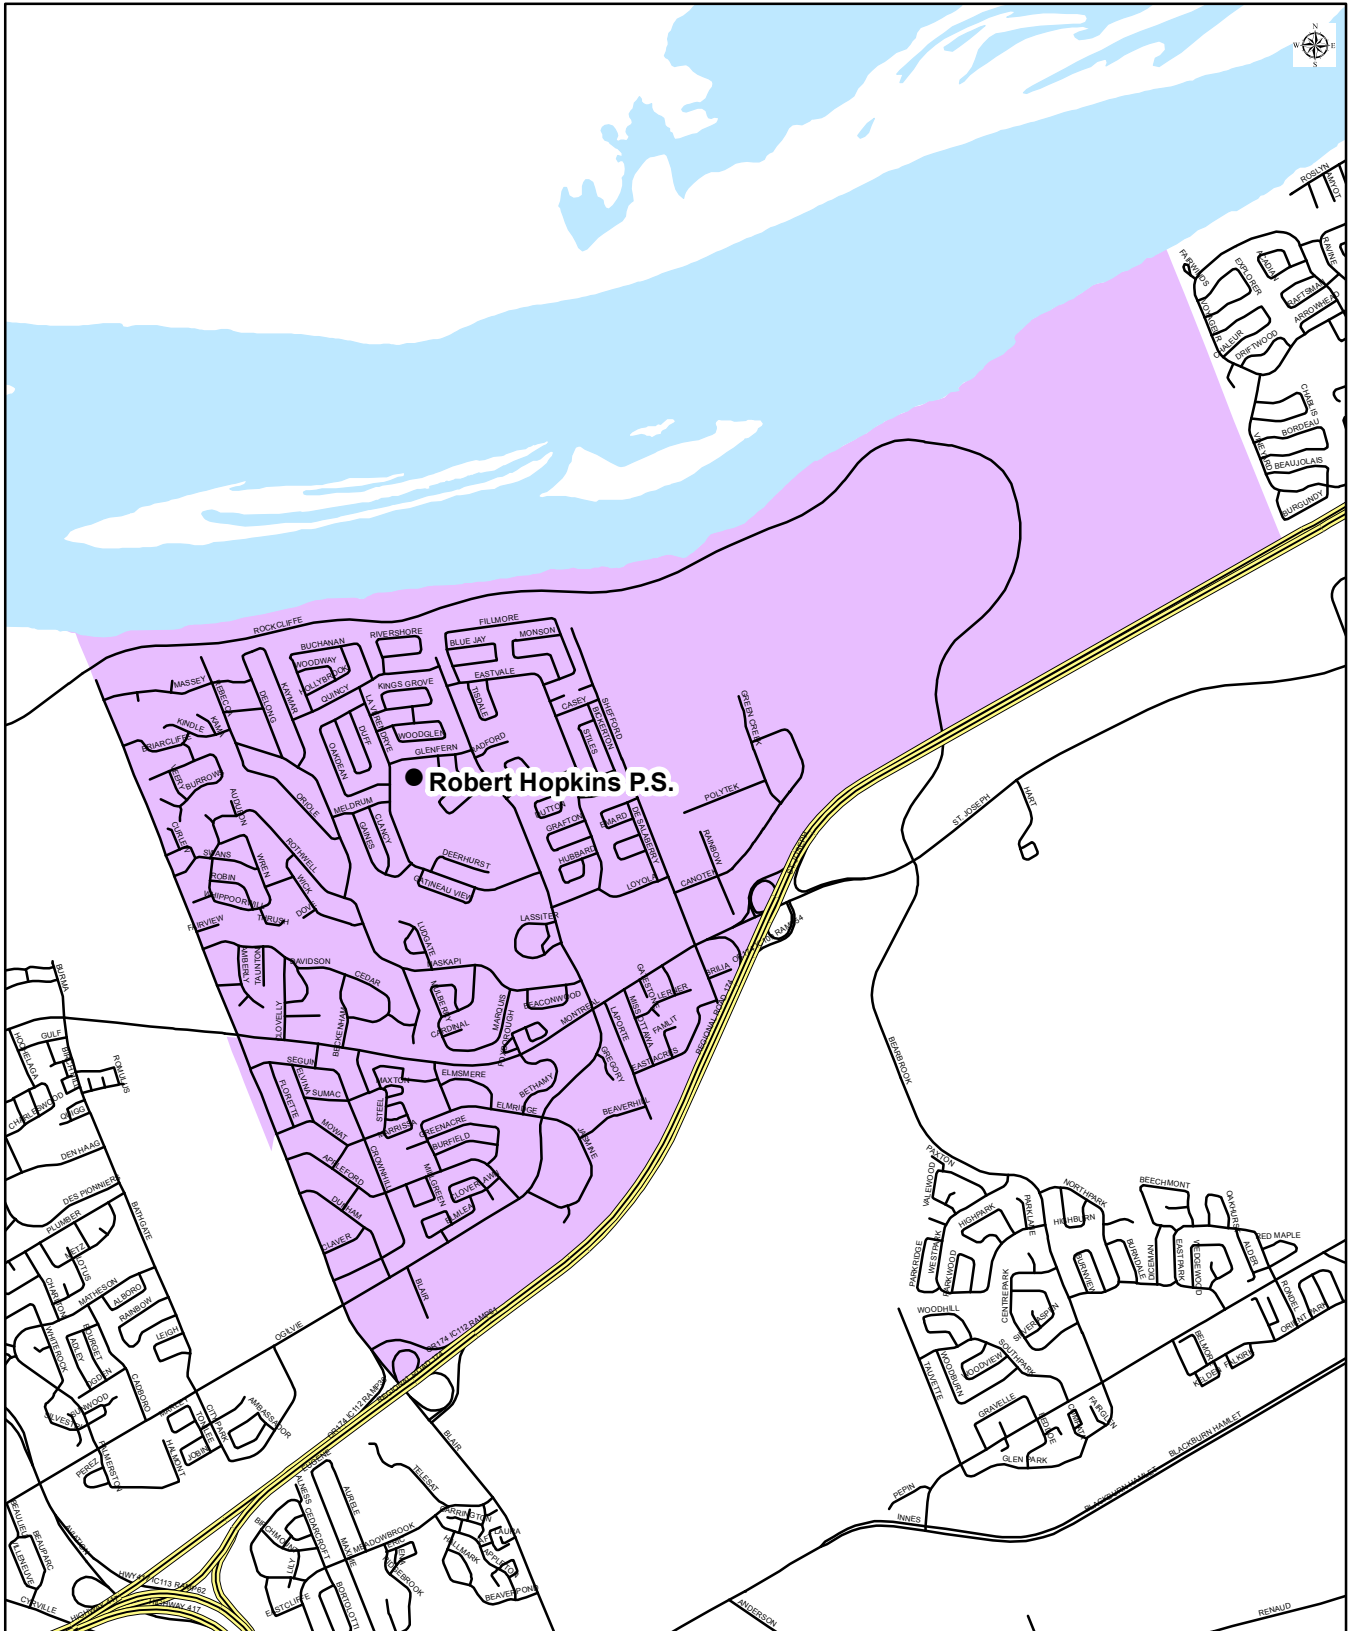

OTTAWA-CARLETON
DISTRICT SCHOOL BOARD

ROBERT HOPKINS PUBLIC SCHOOL

Junior Kindergarten to Grade 5
English Program with Core French Attendance Boundary

Robert Hopkins Public School
2011 Glenfern Avenue
Gloucester, Ontario
K1J 6H2
(613) 745-2119

Map is for illustrative purposes only.
For further information, visit www.ocdsb.ca
September 2017