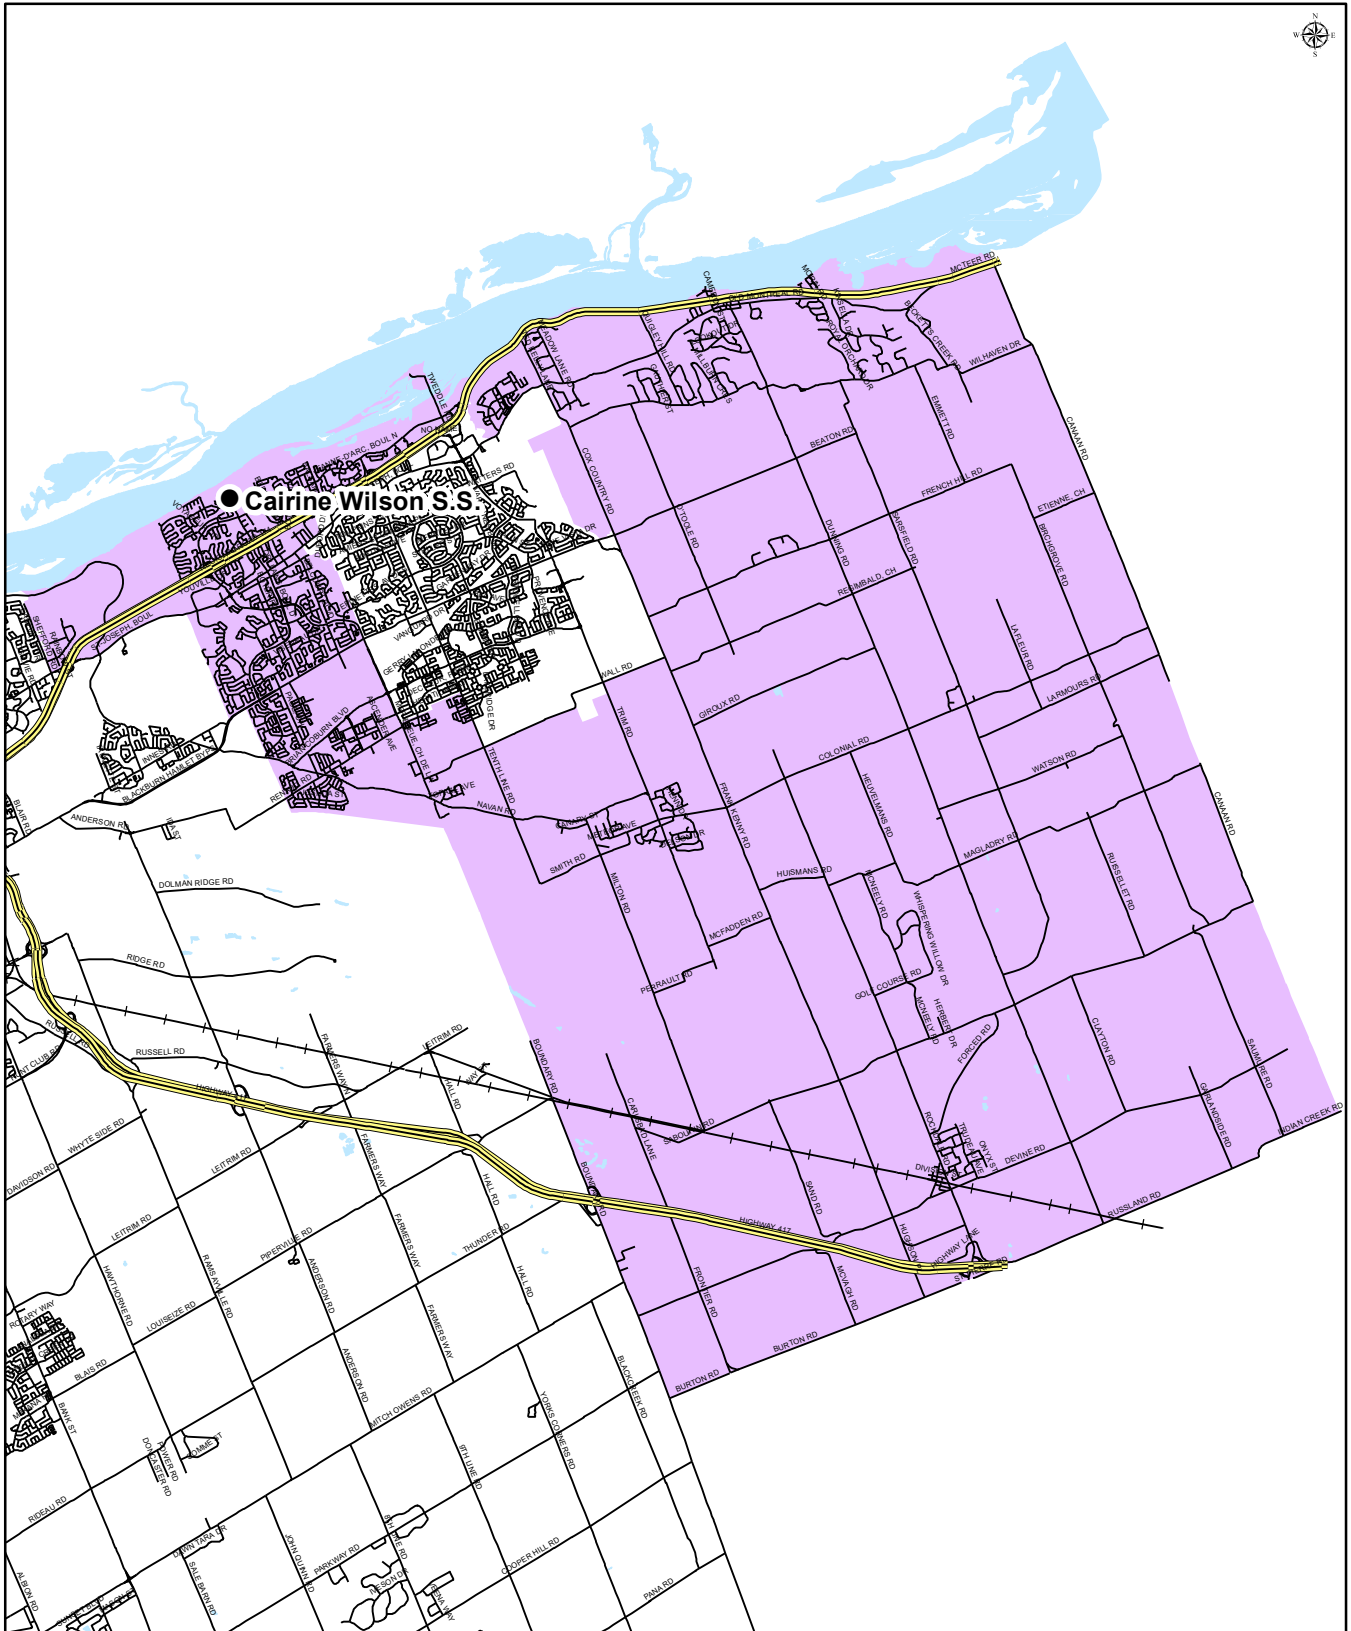

Cairine Wilson Secondary School
975 Orléans Boulevard
Orléans, Ontario
K1C 2Z5
(613) 824-4411

Map is for illustrative purposes only.
For further information, visit www.ocdsb.ca
September 2022