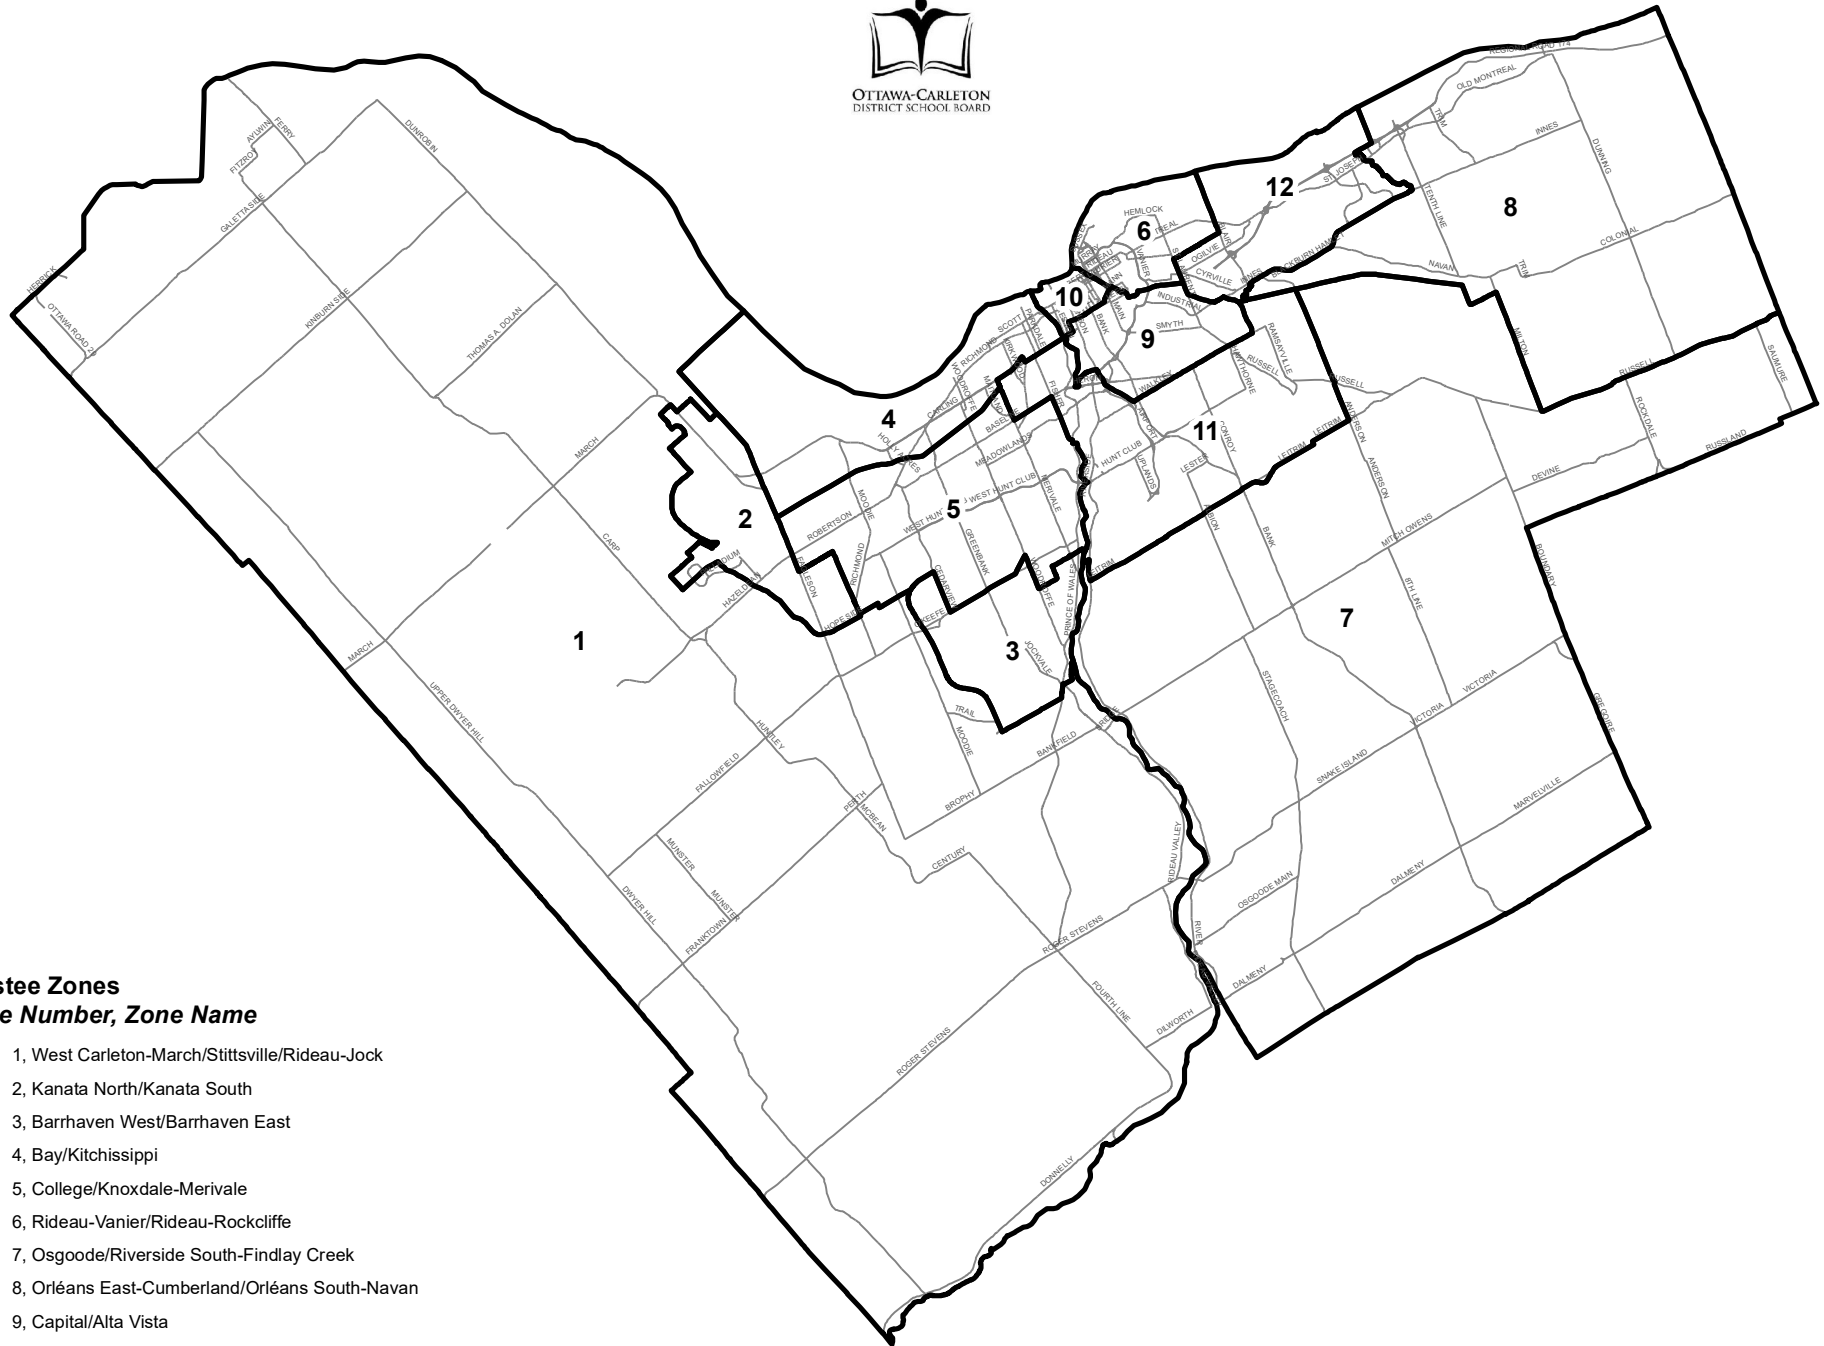

# OCDSB Trustee Zones

**Trustee Zones**  
**Zone Number, Zone Name**

- 1, West Carleton-March/Stittsville/Rideau-Jock
- 2, Kanata North/Kanata South
- 3, Barrhaven West/Barrhaven East
- 4, Bay/Kitchissippi
- 5, College/Knoxdale-Merivale
- 6, Rideau-Vanier/Rideau-Rockcliffe
- 7, Osgoode/Riverside South-Findlay Creek
- 8, Orléans East-Cumberland/Orléans South-Navan
- 9, Capital/Alta Vista
- 10, Somerset
- 11, River/Gloucester-Southgate
- 12, Ottawa West-Innes/Beacon-Hill Cyrville