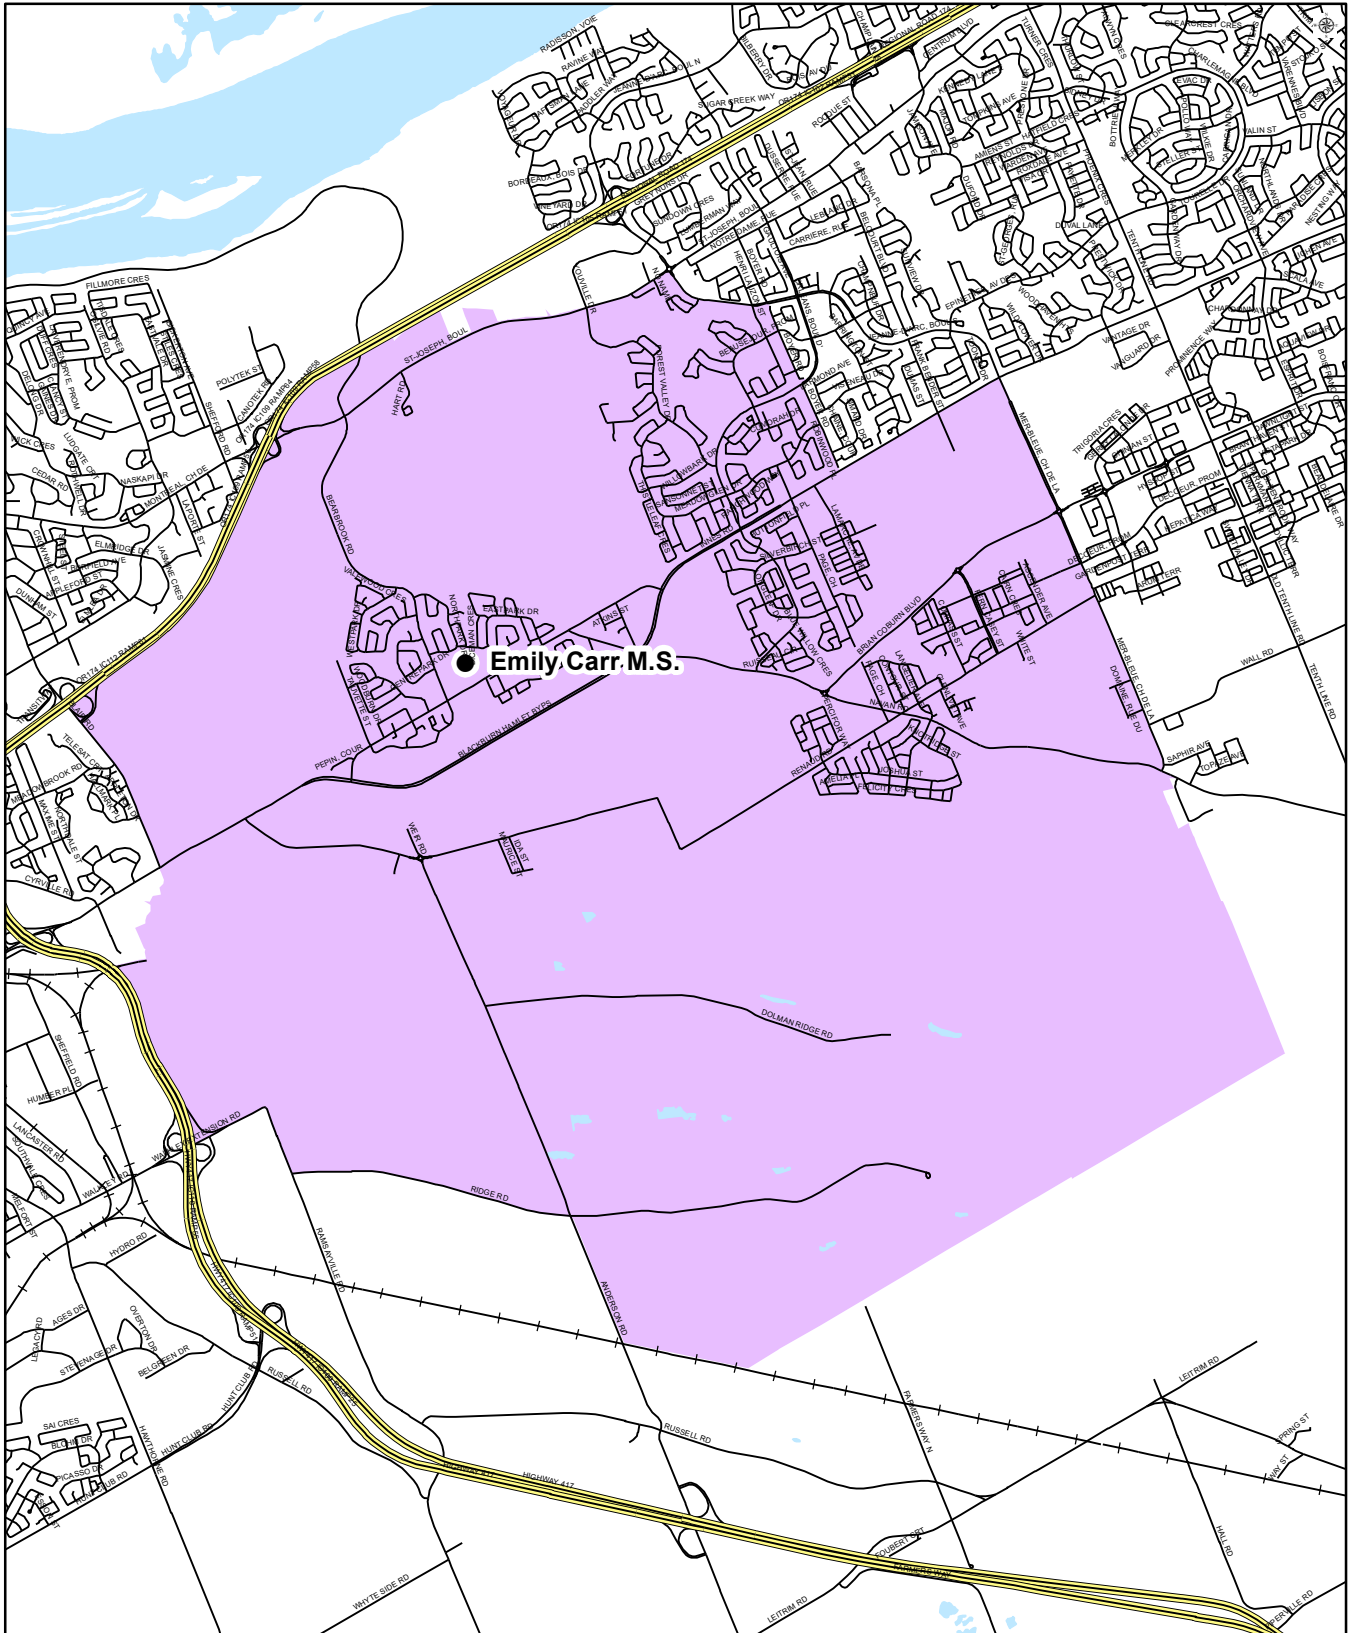

OTTAWA-CARLETON
DISTRICT SCHOOL BOARD

EMILY CARR MIDDLE SCHOOL

Grade 6 to 8

Early French Immersion Attendance Boundary

● Emily Carr M.S.

Emily Carr Middle School
2681 Innes Road
Ottawa, Ontario
K1B 3J7
(613) 824-5455

Map is for illustrative purposes only.
For further information, visit www.ocdsb.ca
September 2022