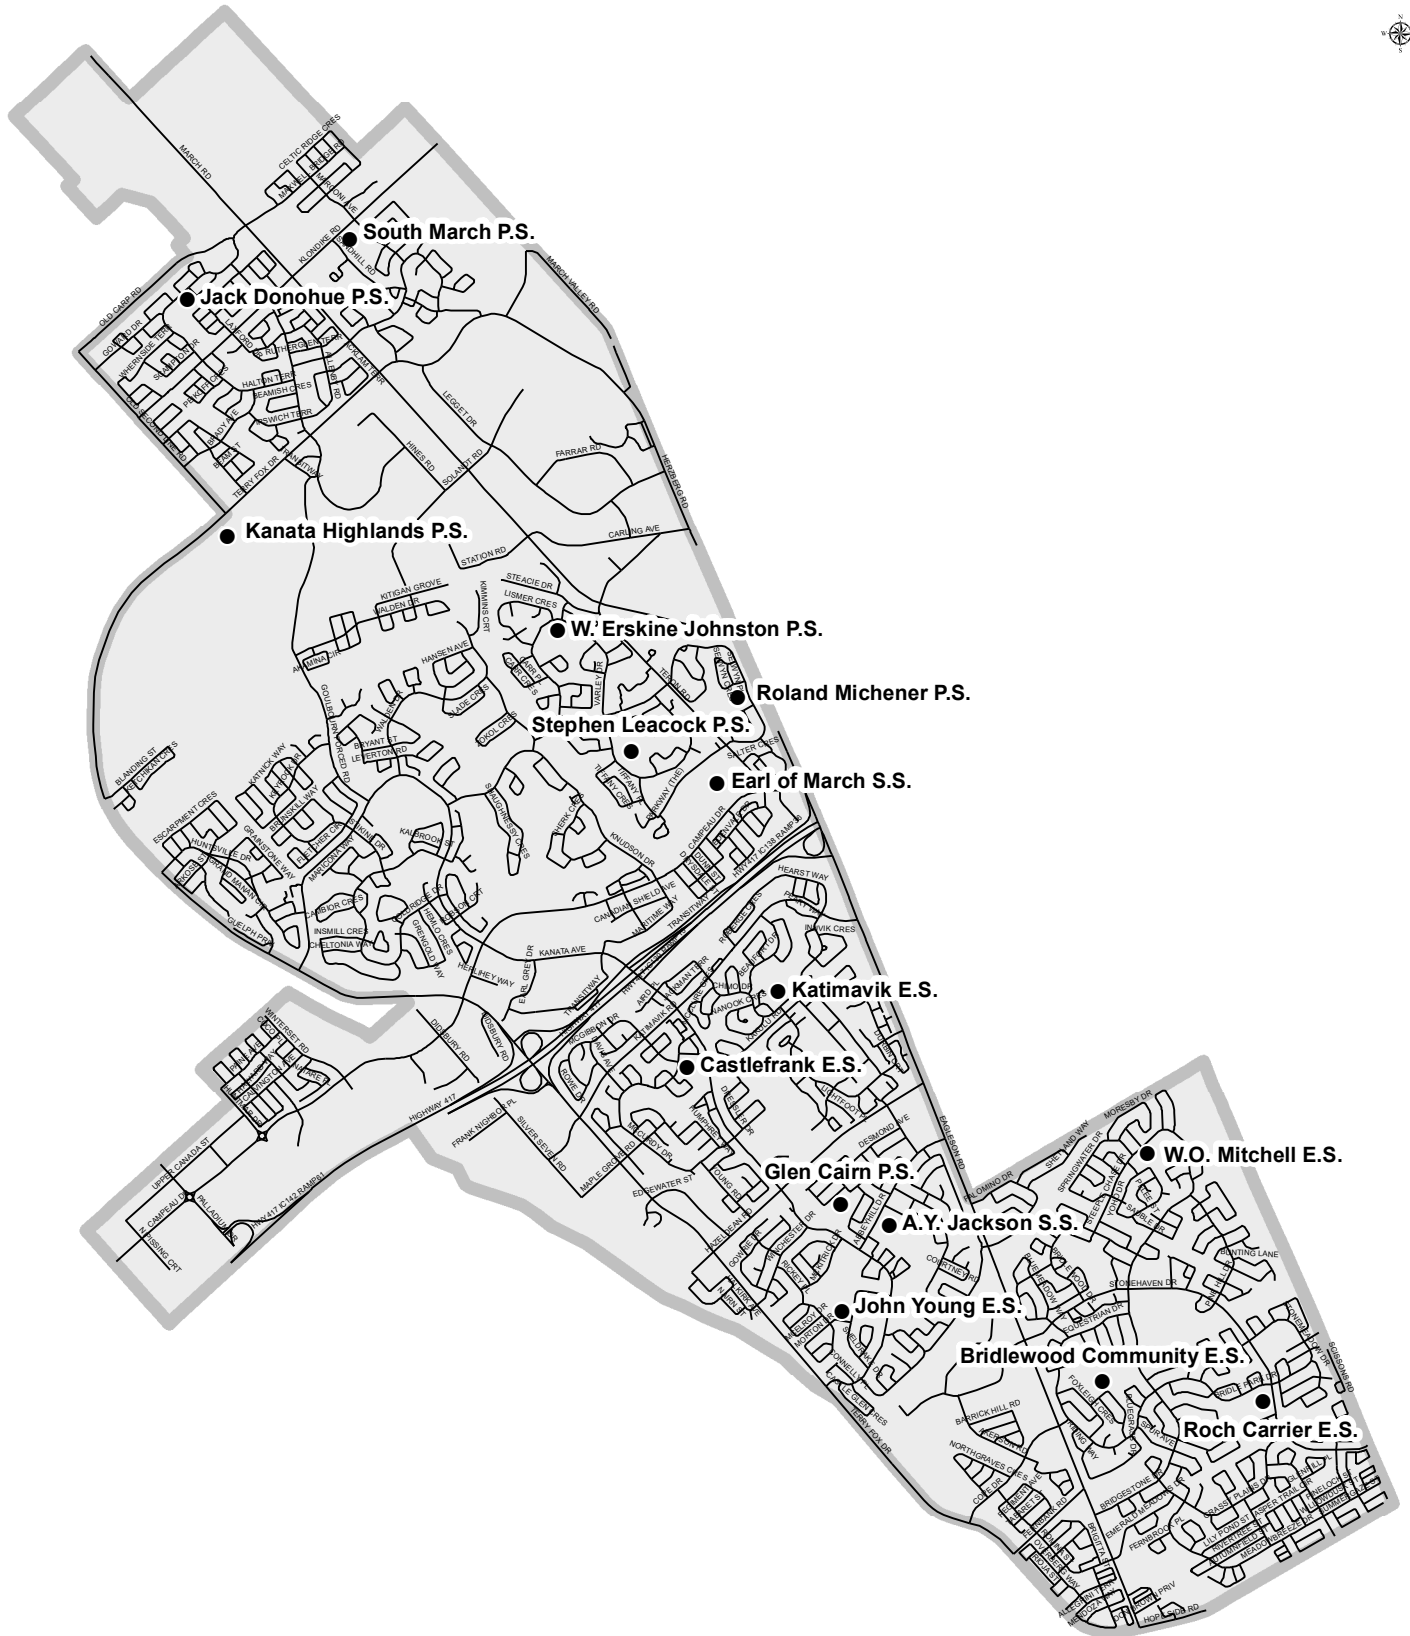

OCDSB Trustee Zone 2 Kanata North/Kanata South