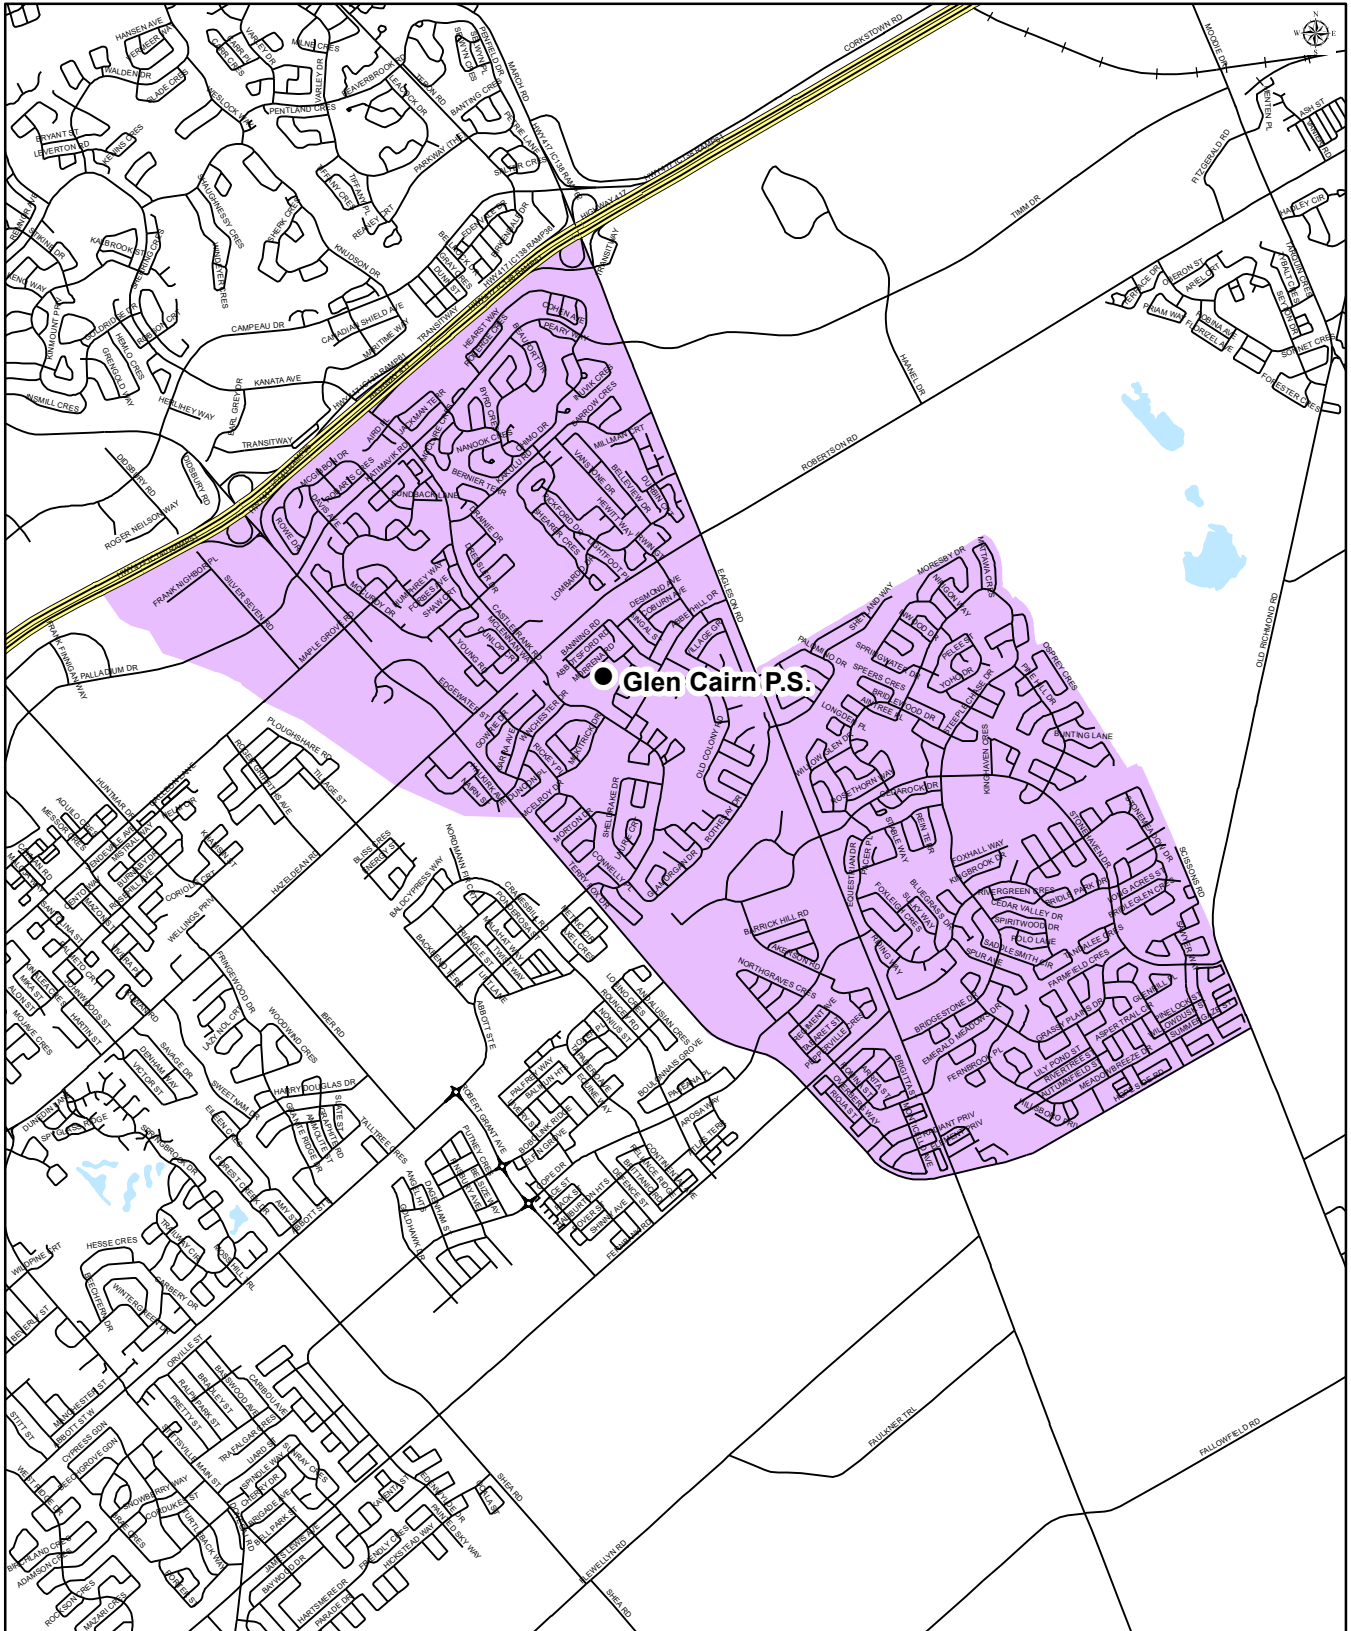

OTTAWA-CARLETON
DISTRICT SCHOOL BOARD

GLEN CAIRN PUBLIC SCHOOL

Grade 7 to 8

Middle French Immersion Attendance Boundary

Glen Cairn Public School
182 Morrena Road
Kanata, Ontario
K2L 1E1
(613) 836-2342

Map is for illustrative purposes only.
For further information, visit www.ocdsb.ca
April 2021