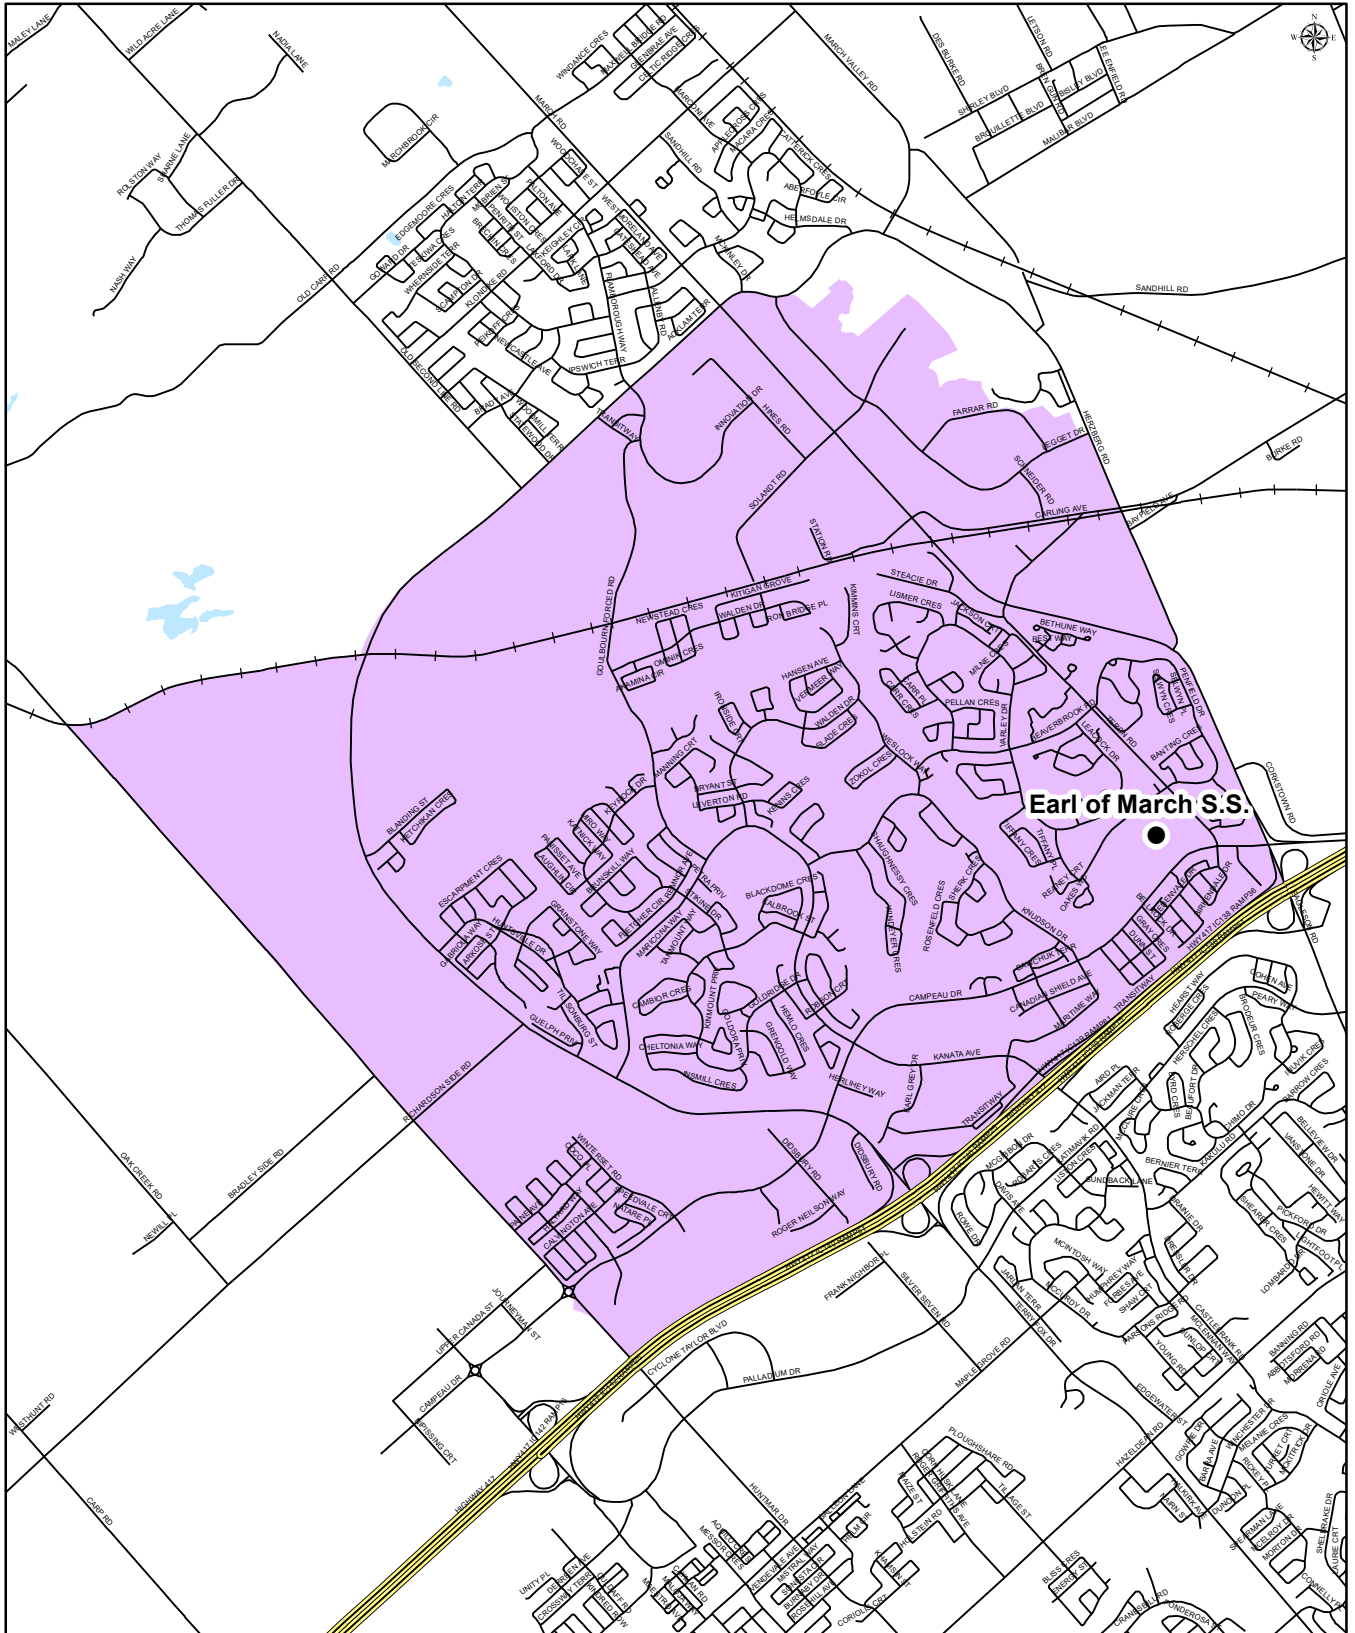

EARL OF MARCH SECONDARY SCHOOL

Grade 7 to 8

OTTAWA-CARLETON
DISTRICT SCHOOL BOARD

English Program with Core French and Early French Immersion Attendance Boundary

Earl of March Secondary School
No. 4 The Parkway
Kanata, Ontario
K2K 1Y4
(613) 592-3361

Map is for illustrative purposes only.
For further information, visit www.ocdsb.ca
April 2021