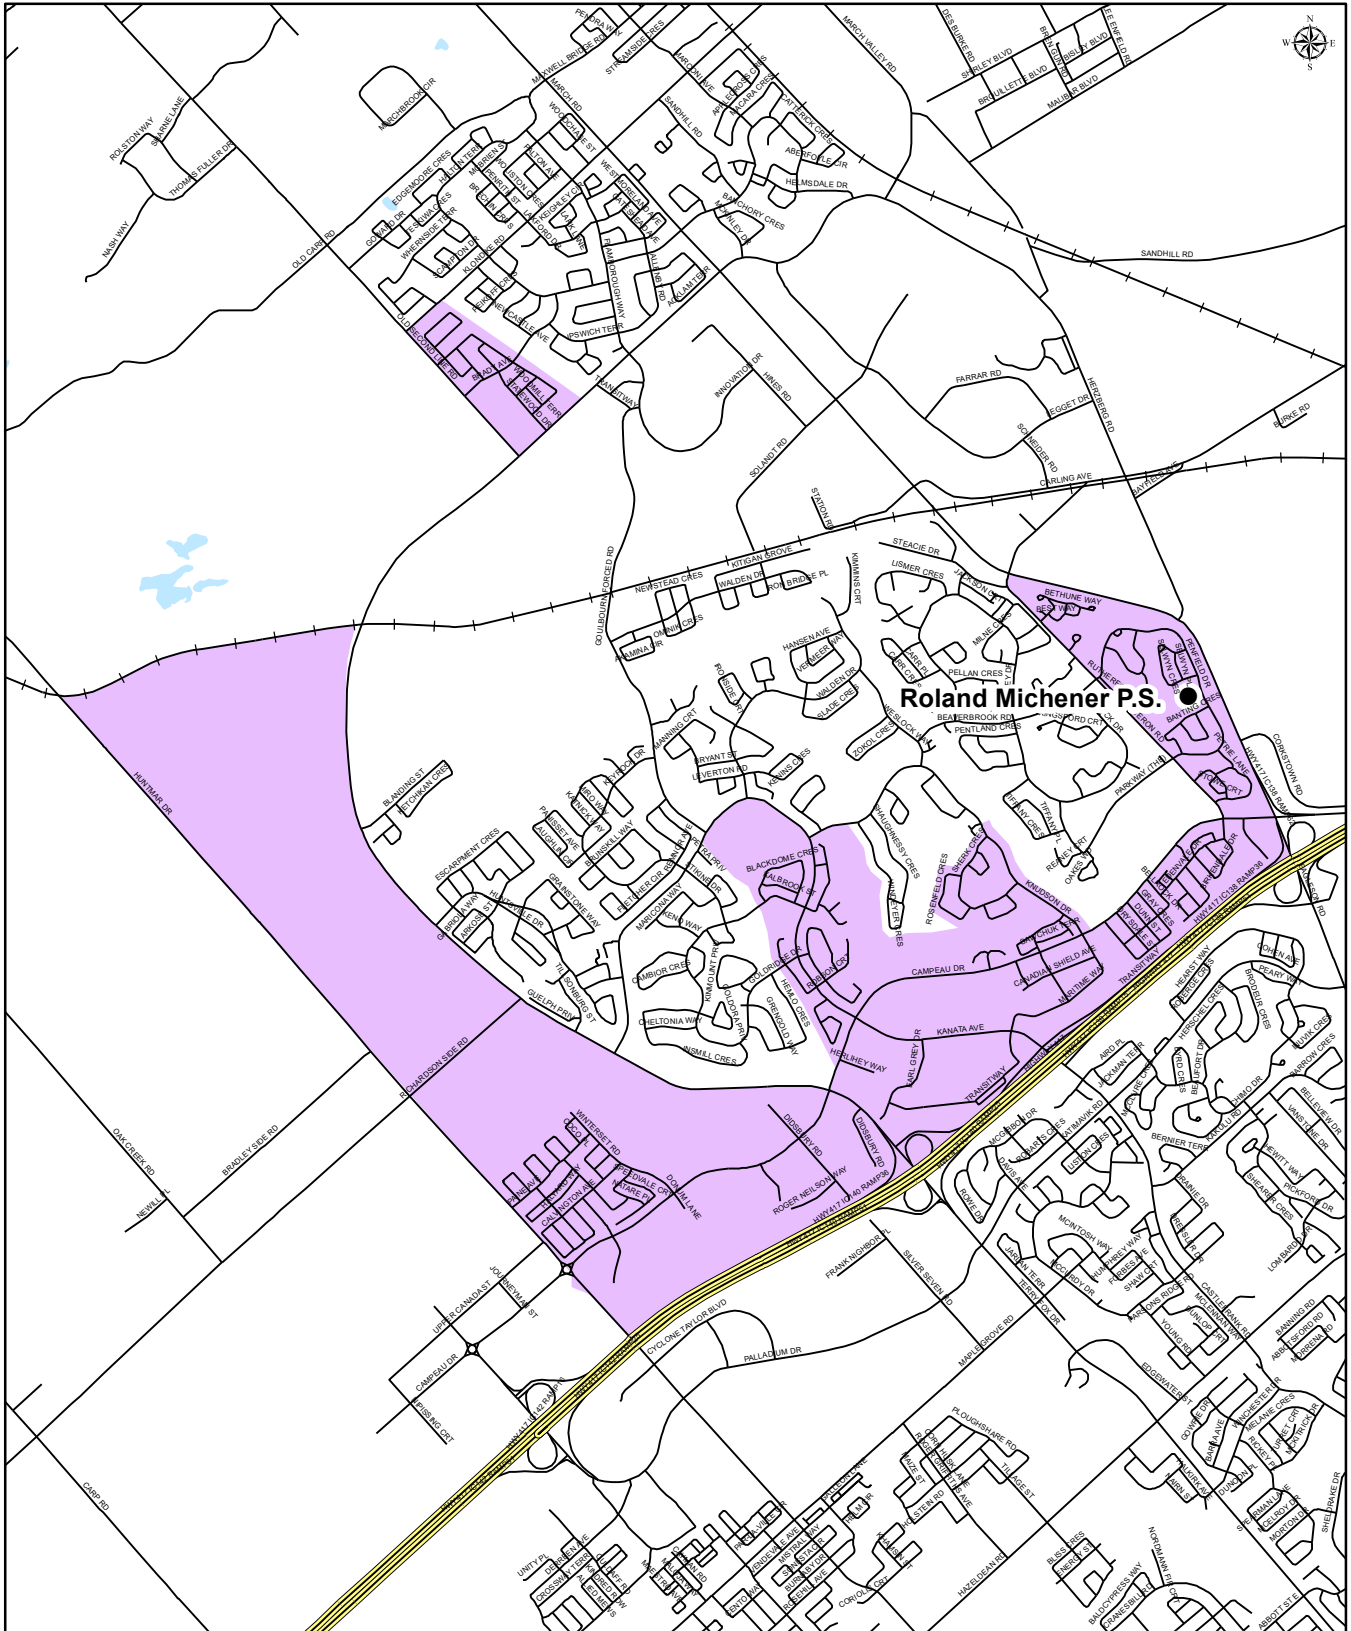

ROLAND MICHENER PUBLIC SCHOOL
Junior Kindergarten to Grade 6
English Program with Core French Attendance Boundary

Roland Michener Public School
100 Penfield Drive
Kanata, Ontario
K2K 1M2
(613) 592-2126

Map is for illustrative purposes only.
For further information, visit www.ocdsb.ca
April 2021