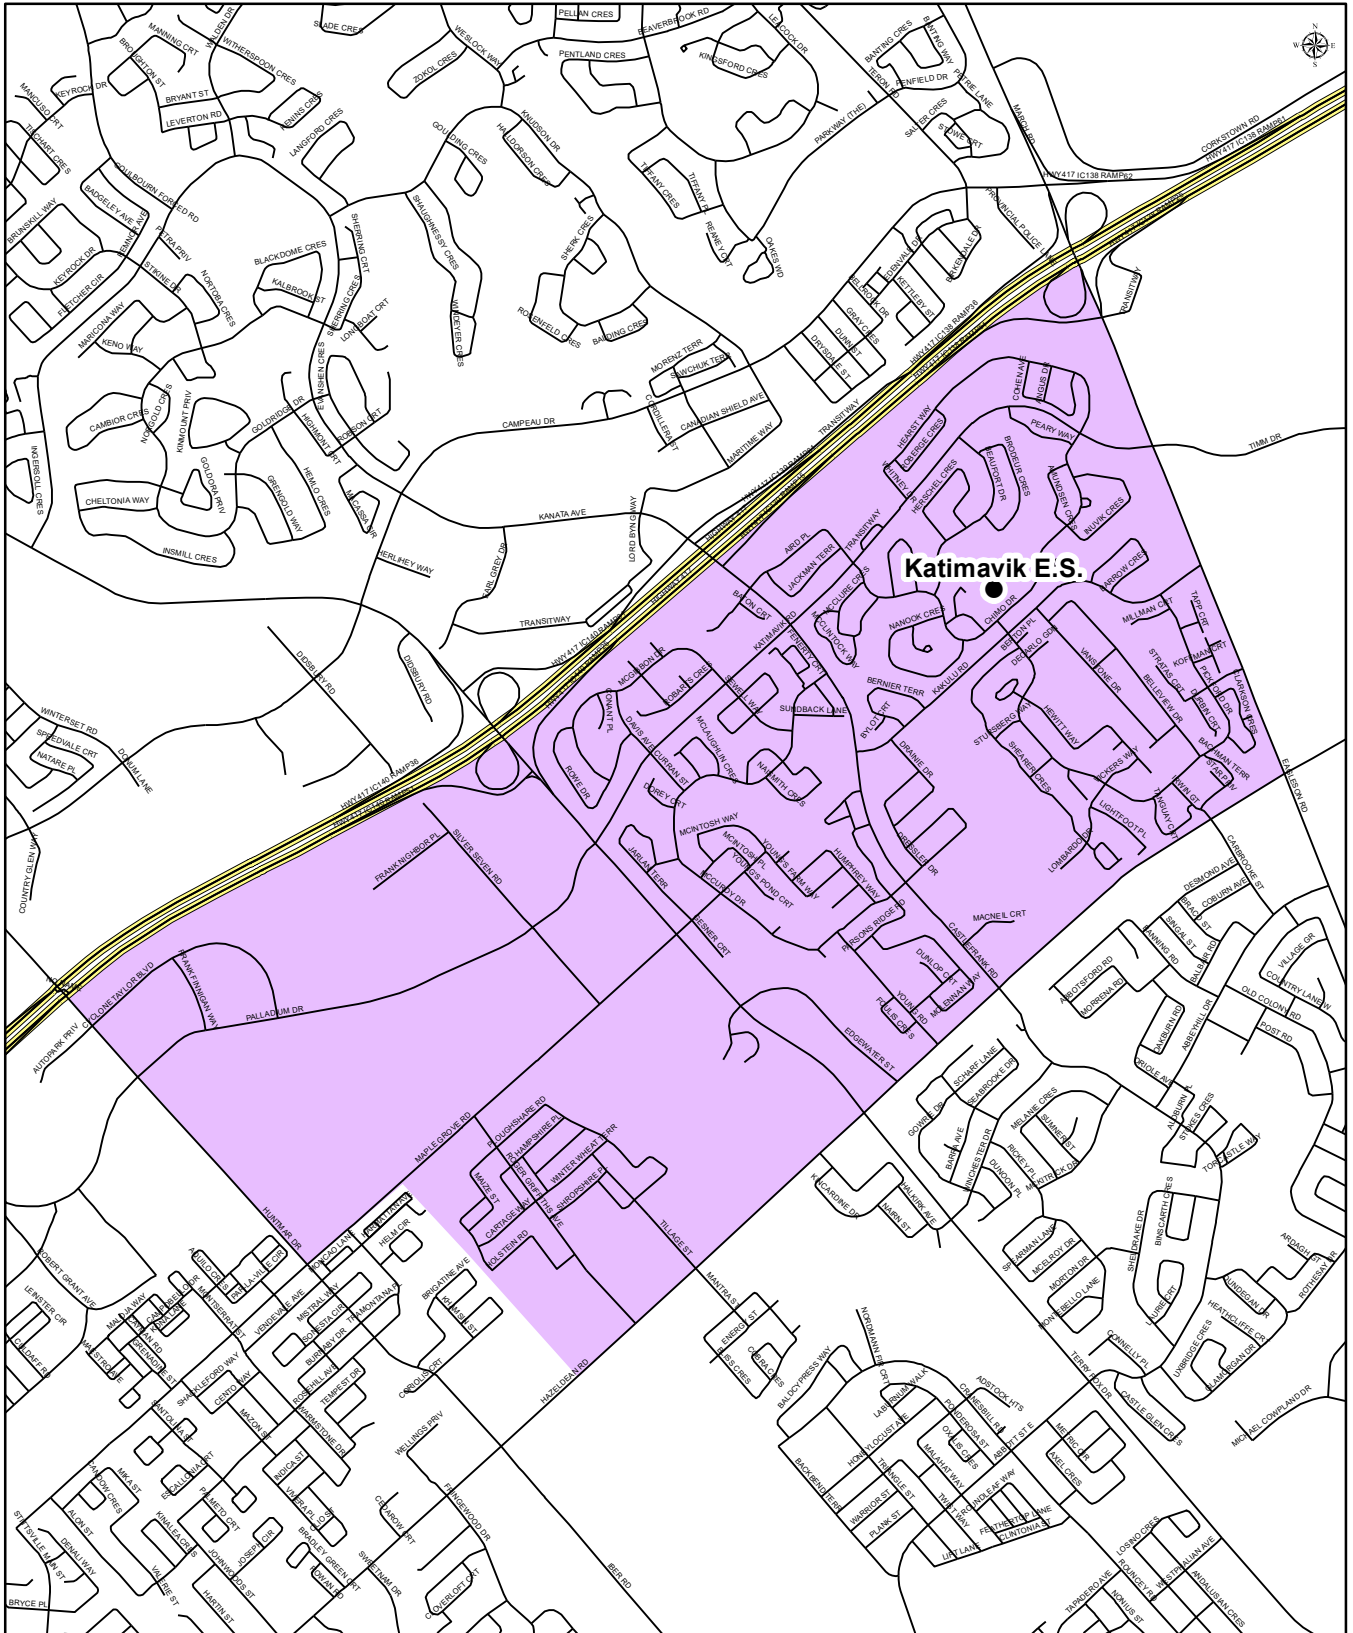

KATIMAVIK ELEMENTARY SCHOOL
Grade 7 to 8

OTTAWA-CARLETON
DISTRICT SCHOOL BOARD

English Program with Core French and Early French Immersion Attendance Boundary

Katimavik Elementary School
64 Chimo Drive
Kanata, Ontario
K2L 1Y9
(613) 592-5462

Map is for illustrative purposes only.
For further information, visit www.ocdsb.ca
April 2021