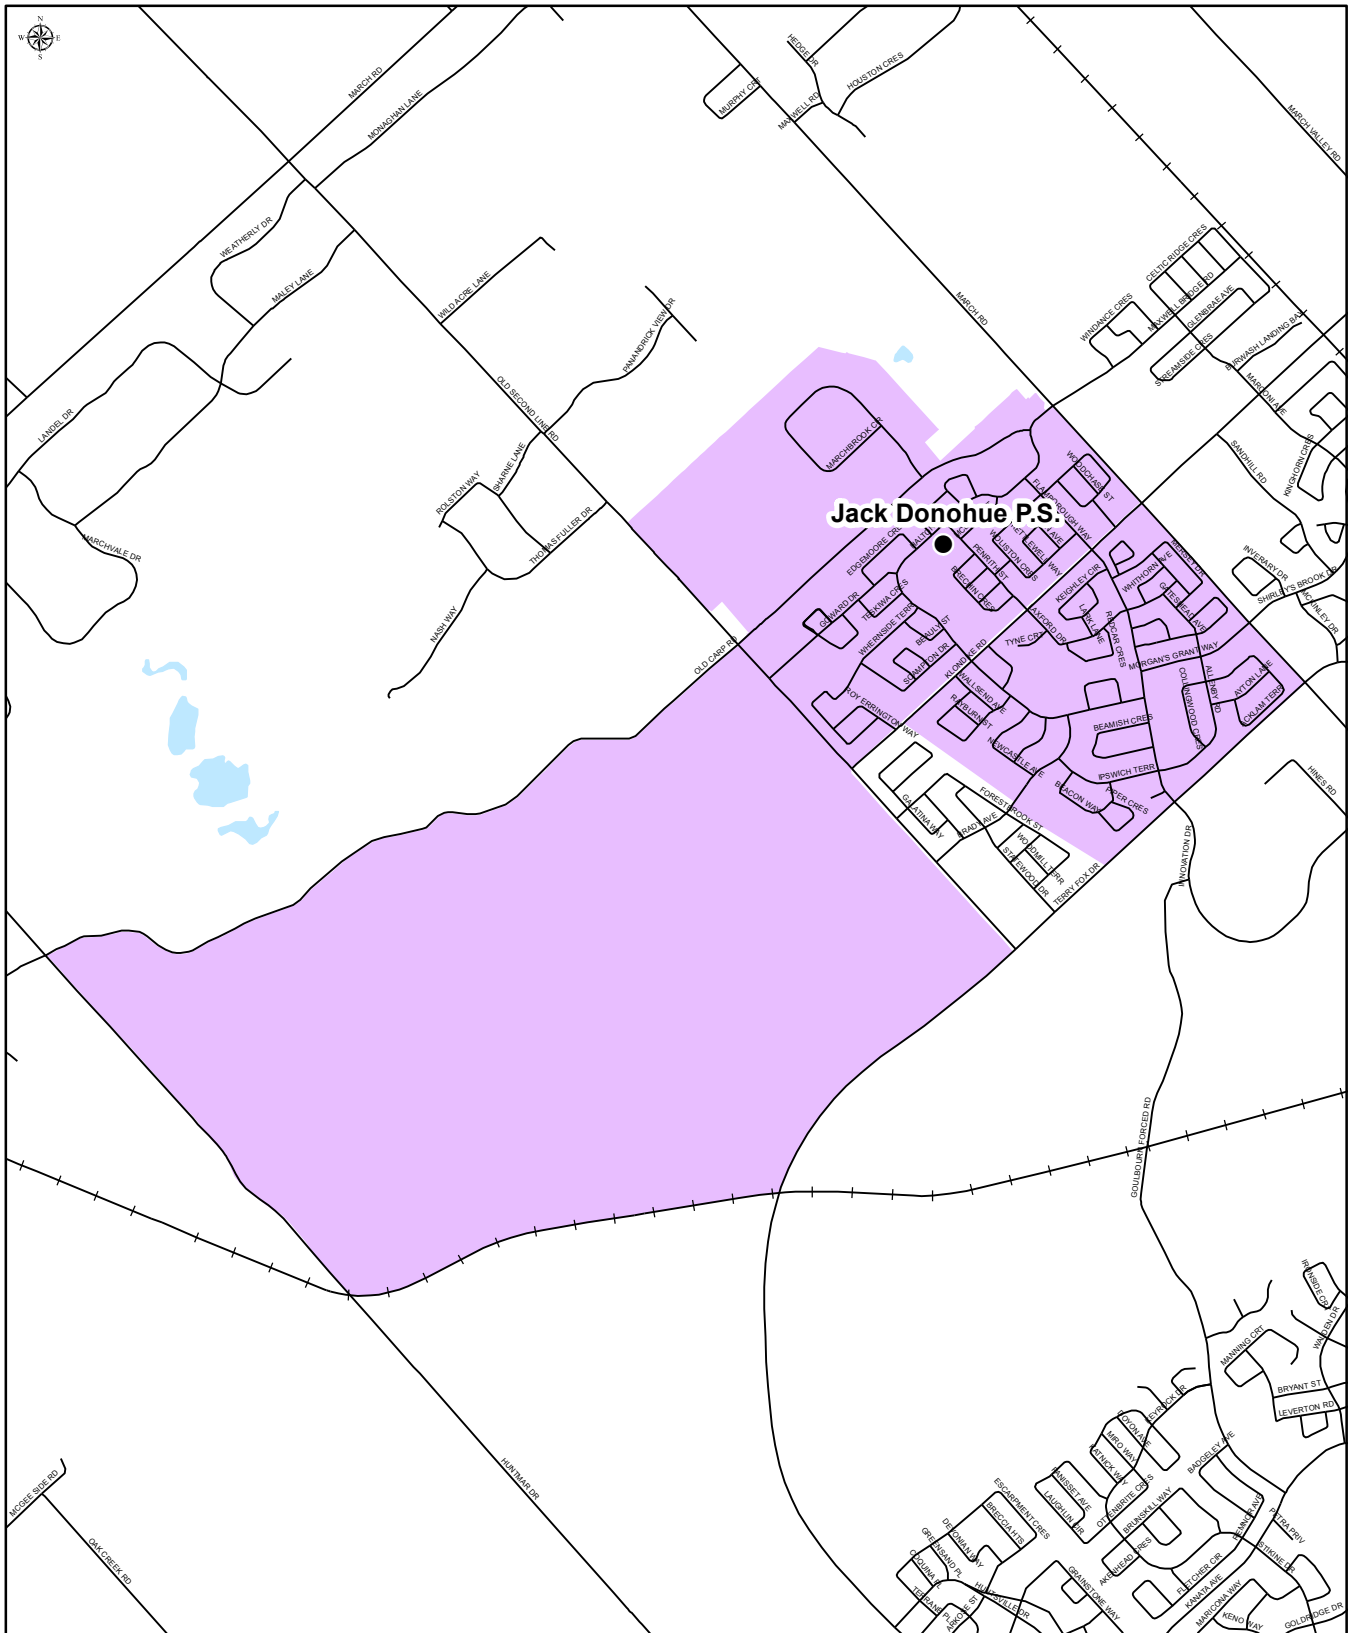

JACK DONOHUE PUBLIC SCHOOL

Junior Kindergarten to Grade 6

English Program with Core French Attendance Boundary

Jack Donohue Public School
101 Penrith Street
Kanata, Ontario
K2W 1H4
(613) 271-9776

Map is for illustrative purposes only.
For further information, visit www.ocdsb.ca
September 2019