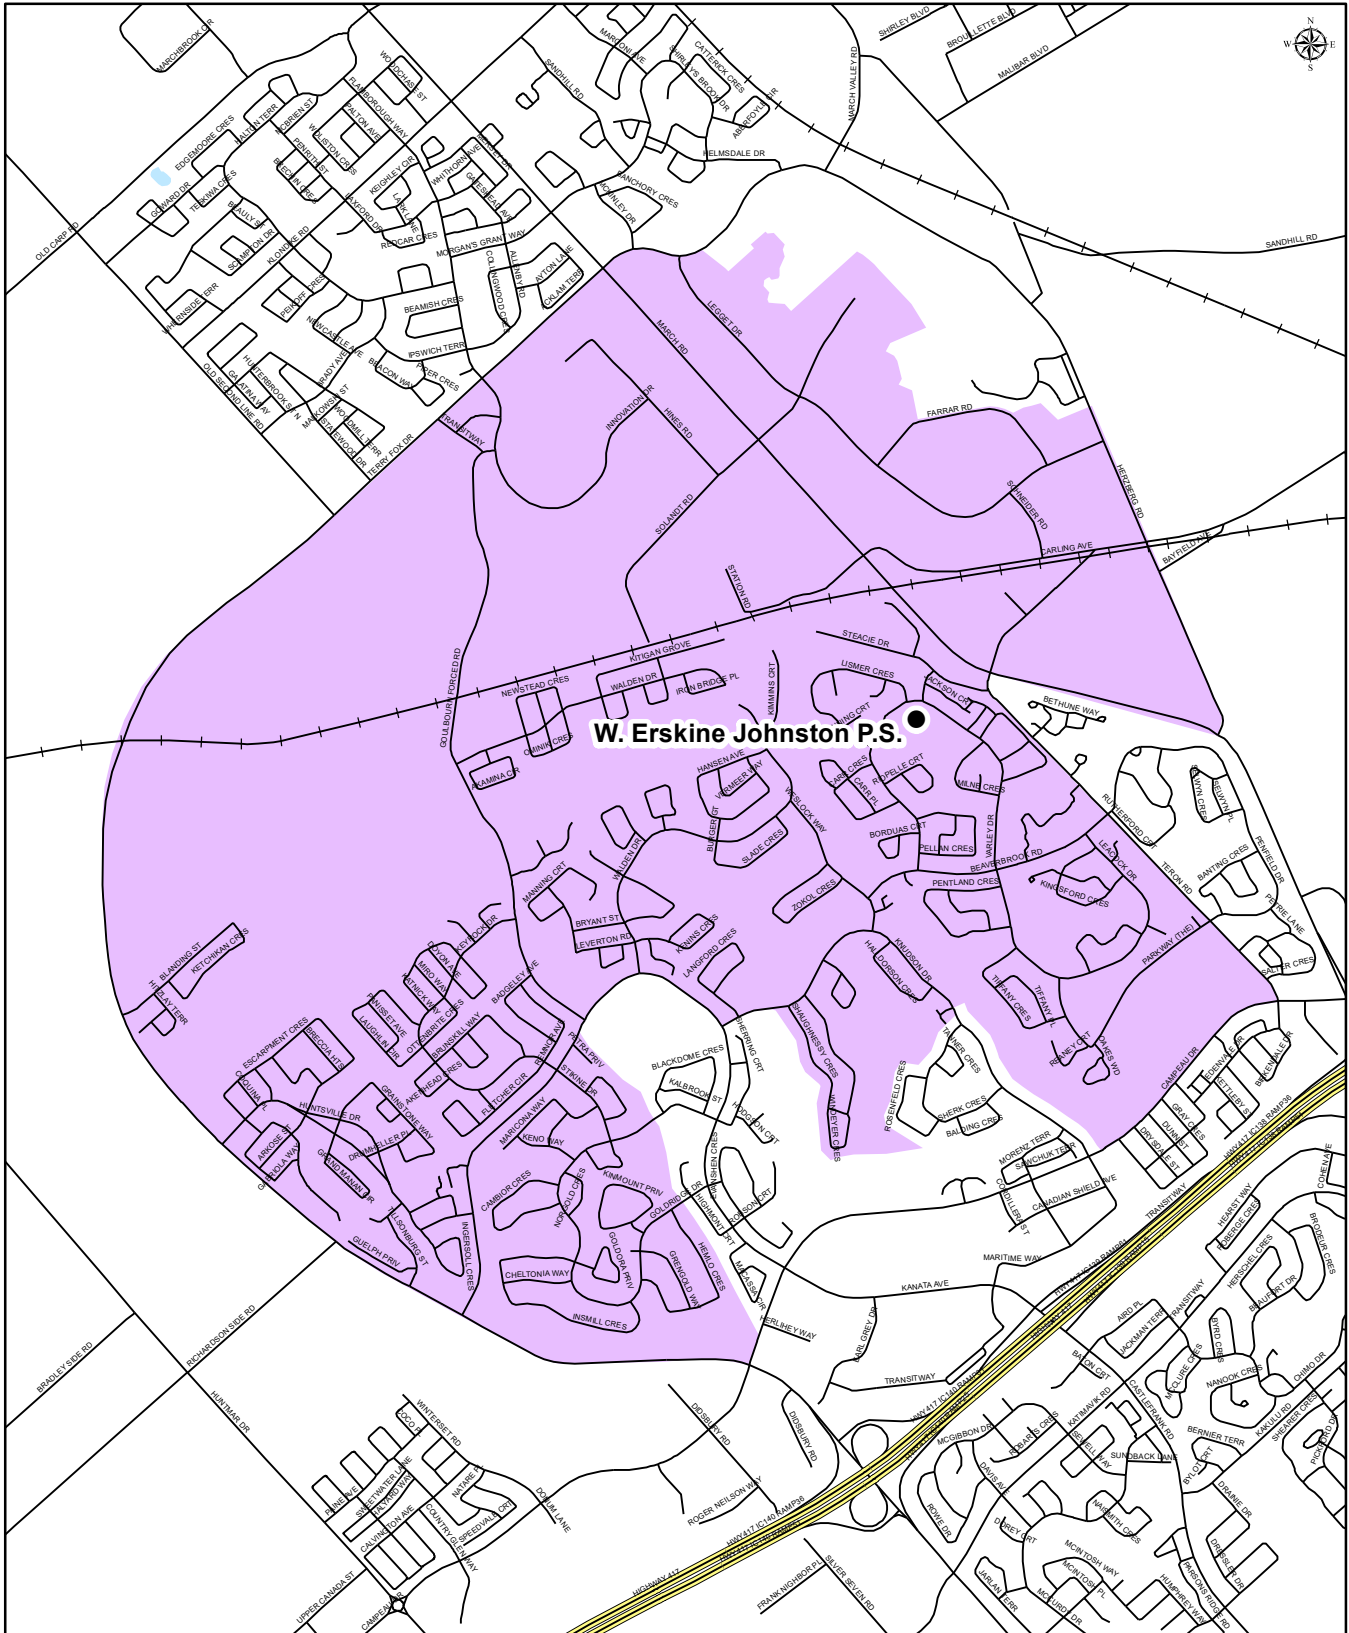

Map is for illustrative purposes only.
For further information, visit www.ocdsb.ca
April 2021

W. ERSKINE JOHNSTON PUBLIC SCHOOL

Junior Kindergarten to Grade 6
English Program with Core French Attendance Boundary