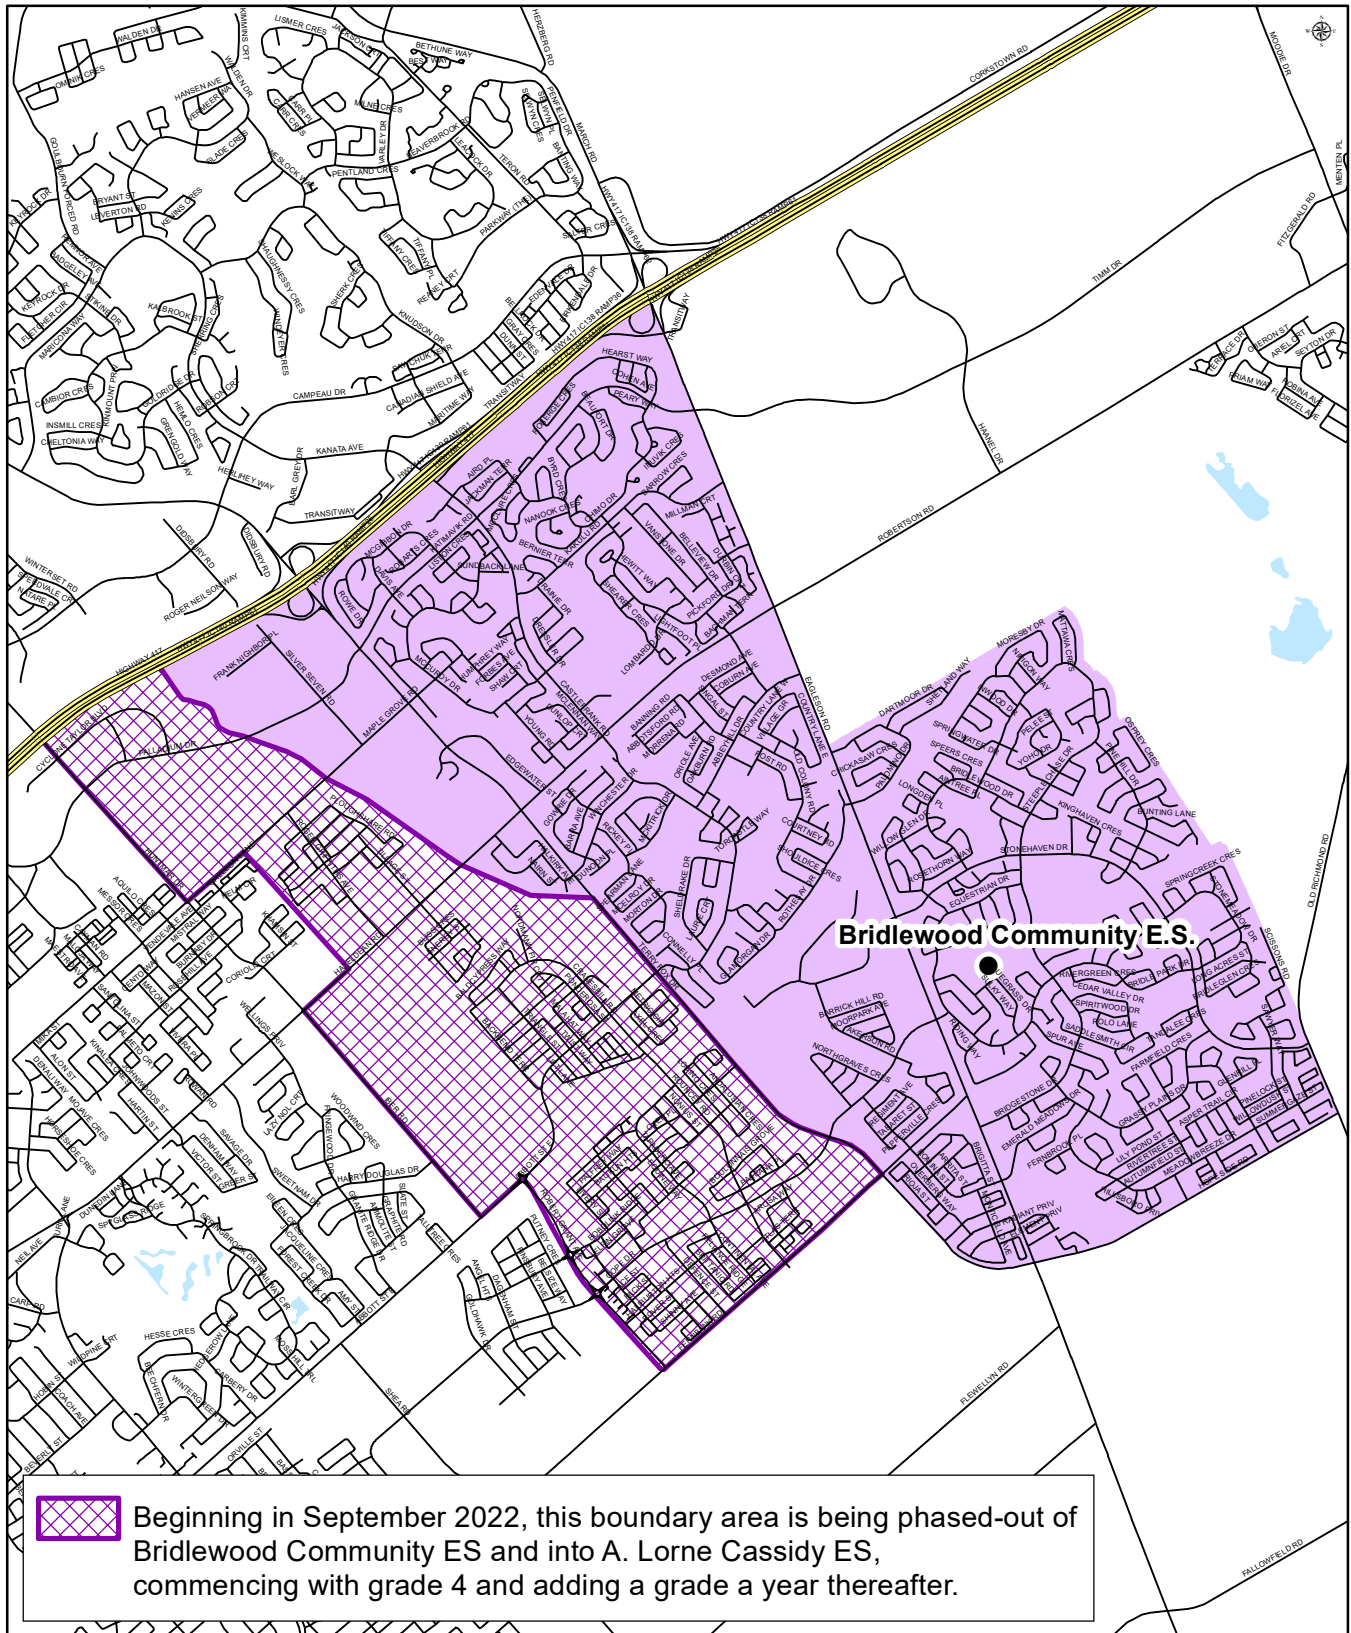

Bridlewood Community Elementary School
63 Bluegrass Drive
Kanata, Ontario
K2M 1G2
(613) 591-3683

Map is for illustrative purposes only.
For further information, visit www.ocdsb.ca
September 2017

OTTAWA-CARLETON
DISTRICT SCHOOL BOARD

BRIDLEWOOD COMMUNITY ELEMENTARY SCHOOL

Grade 4 to 6

Middle French Immersion Attendance Boundary

Bridlewood Community Elementary School
63 Bluegrass Drive
Kanata, Ontario
K2M 1G2
(613) 591-3683

Map is for illustrative purposes only.
For further information, visit www.ocdsb.ca
September 2022