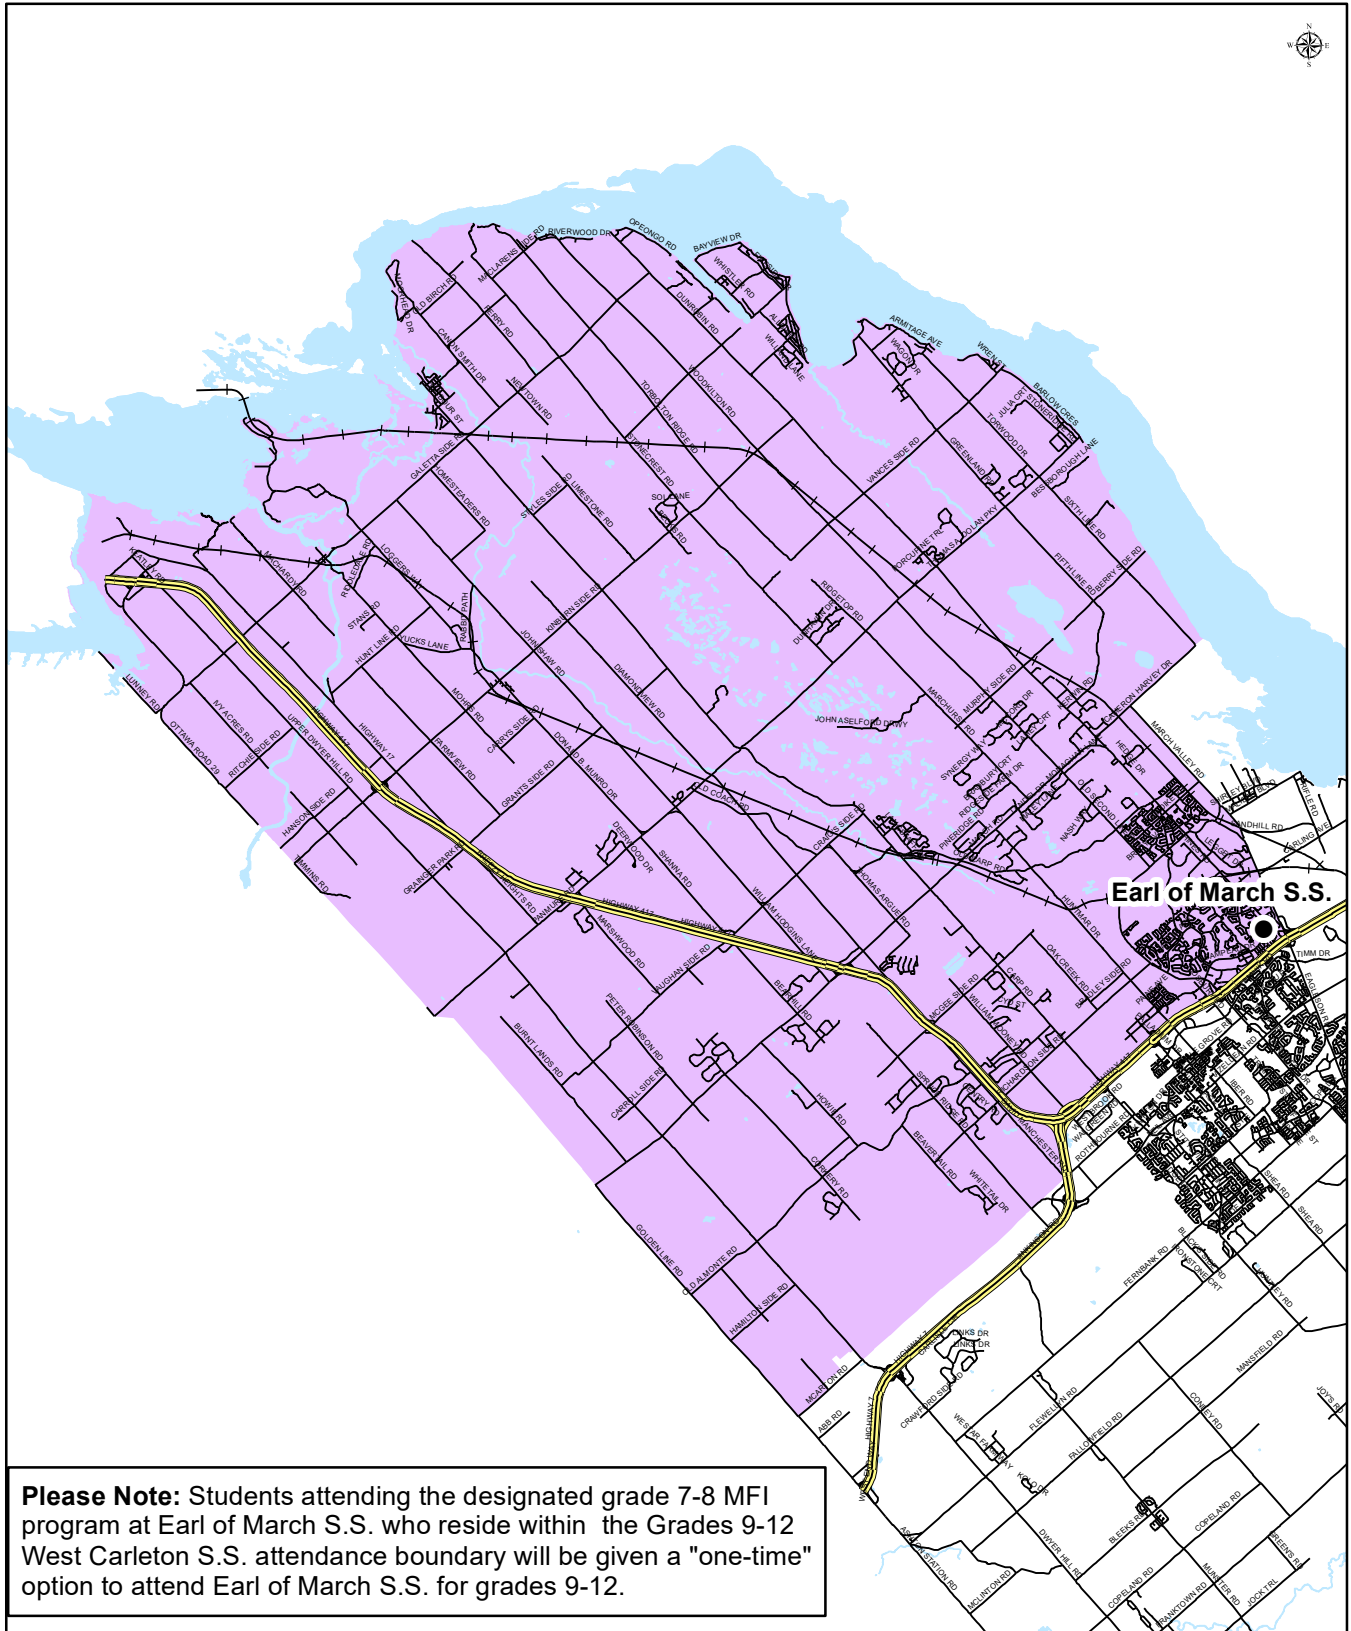

Map is for illustrative purposes only.
 For further information, visit www.ocdsb.ca
 April 2021

OTTAWA-CARLETON
DISTRICT SCHOOL BOARD

EARL OF MARCH SECONDARY SCHOOL

Grade 7 to 8

Middle French Immersion Attendance Boundary