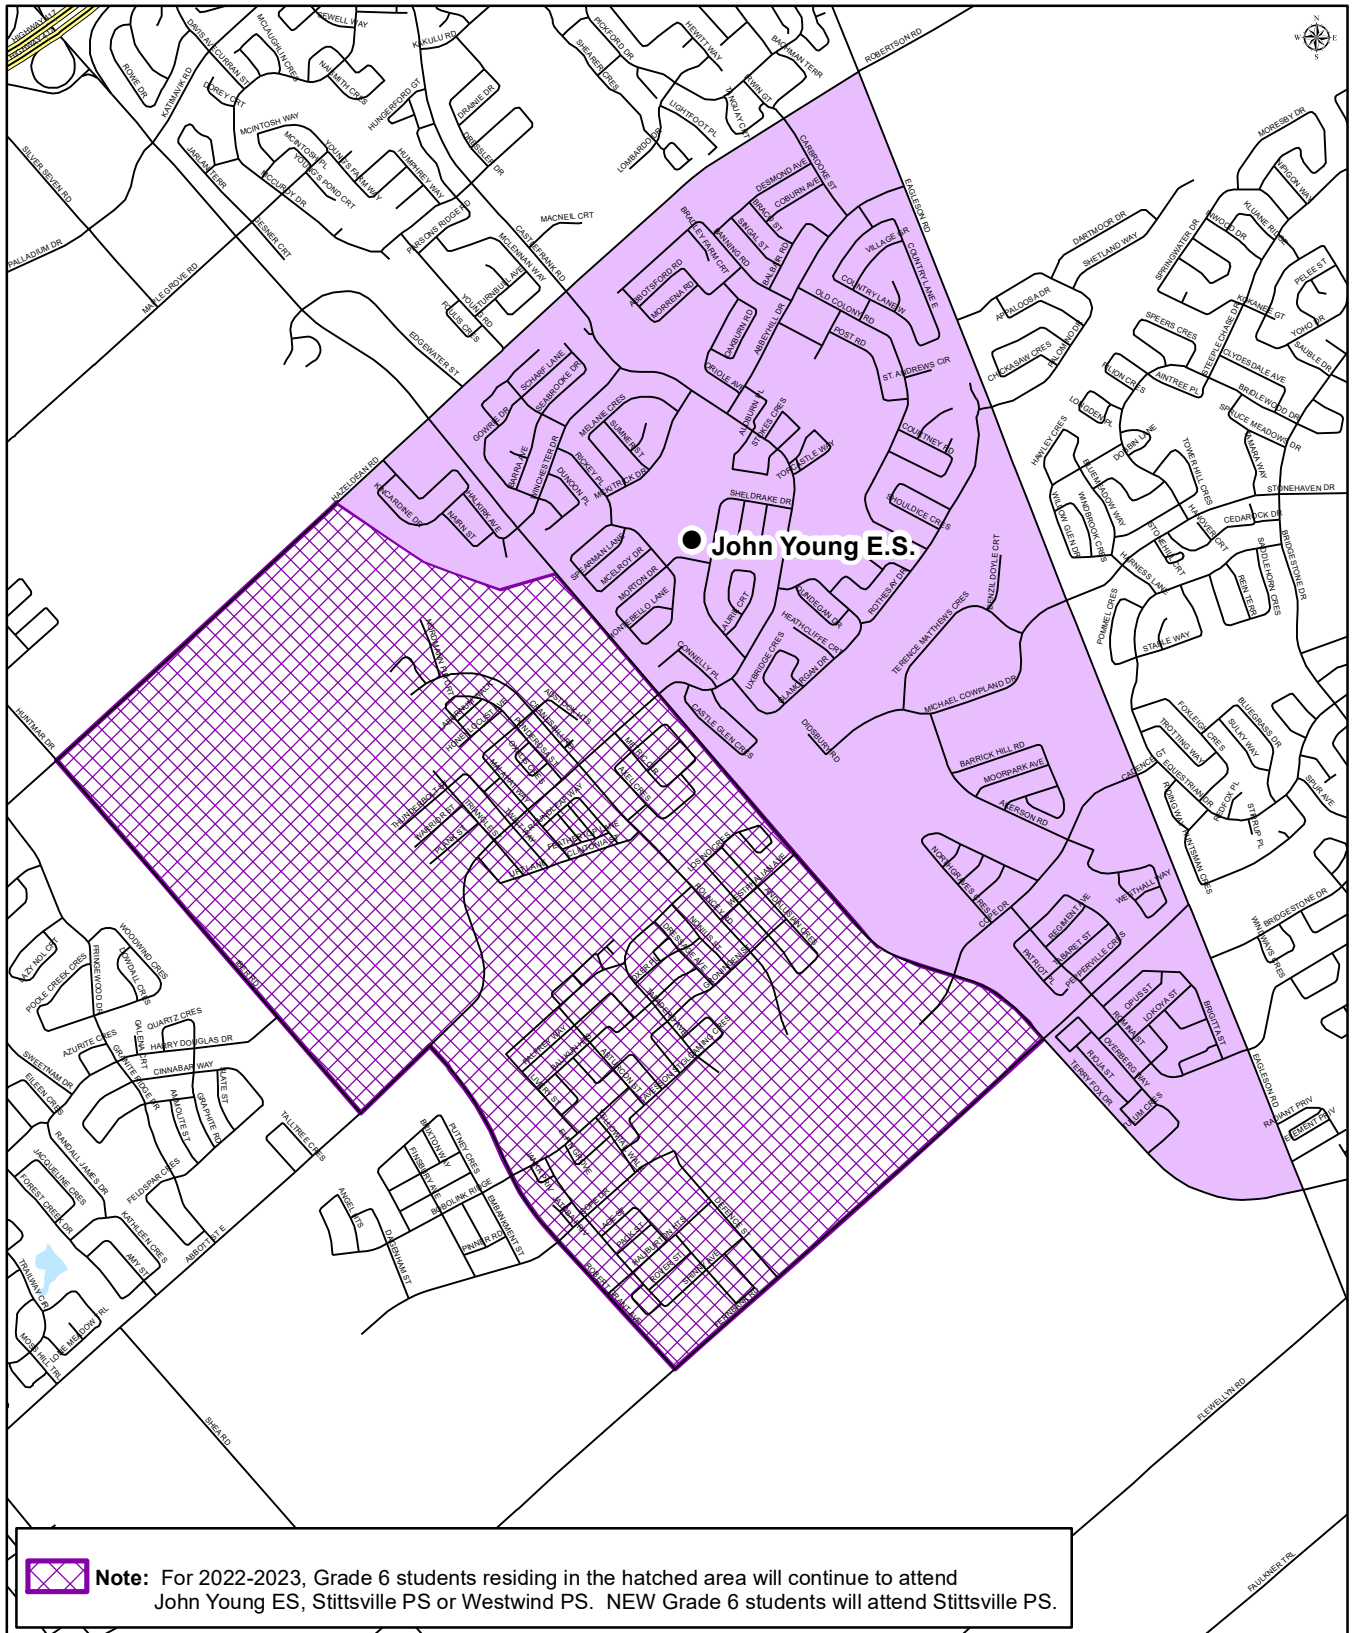

JOHN YOUNG ELEMENTARY SCHOOL

Junior Kindergarten to Grade 6

English Program with Core French and Early French Immersion Attendance Boundary

OTTAWA-CARLETON
DISTRICT SCHOOL BOARD

John Young Elementary School
5 Morton Drive
Kanata, Ontario
K2L 1W7
(613) 836-5987

Map is for illustrative purposes only.
For further information, visit www.ocdsb.ca
September 2022