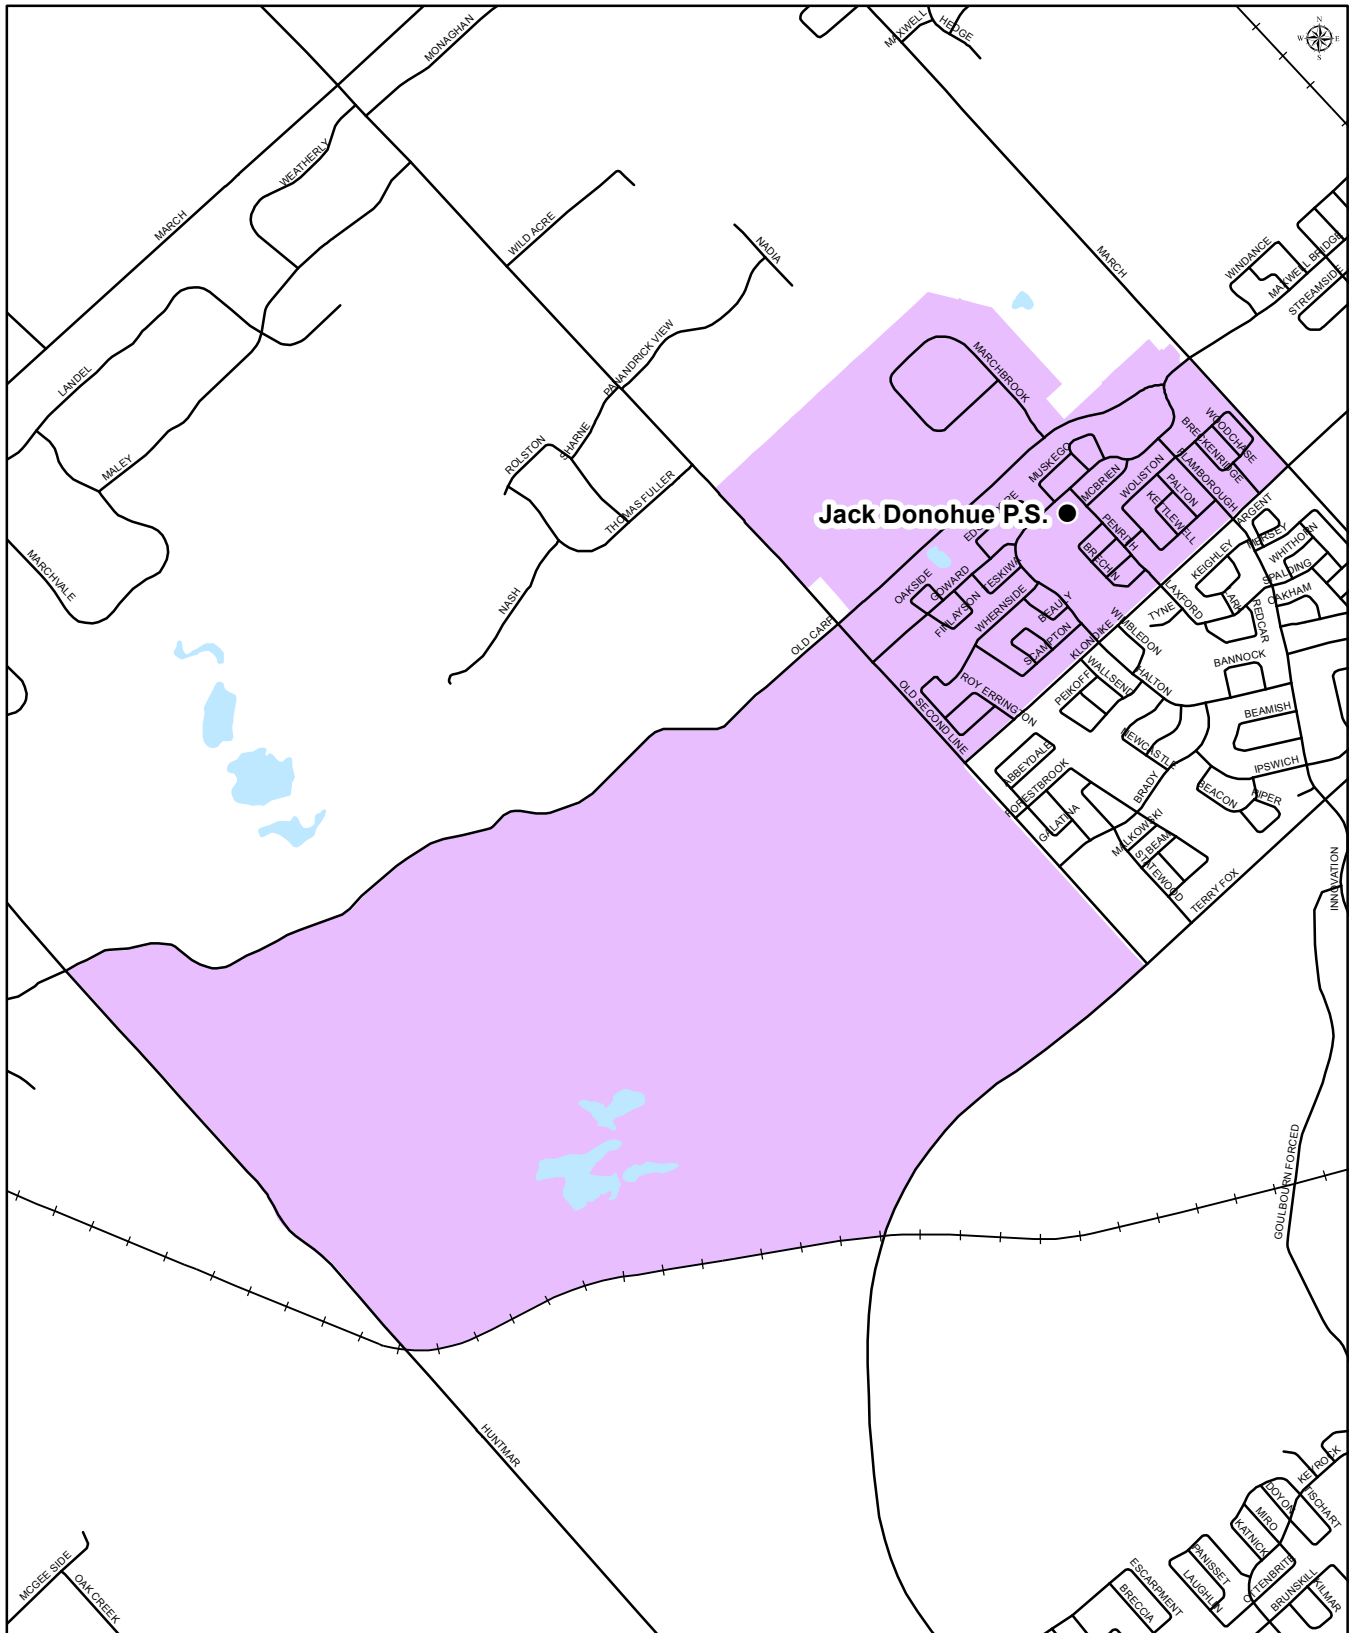

JACK DONOHUE PUBLIC SCHOOL

Junior Kindergarten to Grade 6

Early French Immersion Attendance Boundary

Jack Donohue Public School
101 Penrith Street
Kanata, Ontario
K2W 1H4
(613) 271-9776

Map is for illustrative purposes only.
For further information, visit www.ocdsb.ca
September 2019