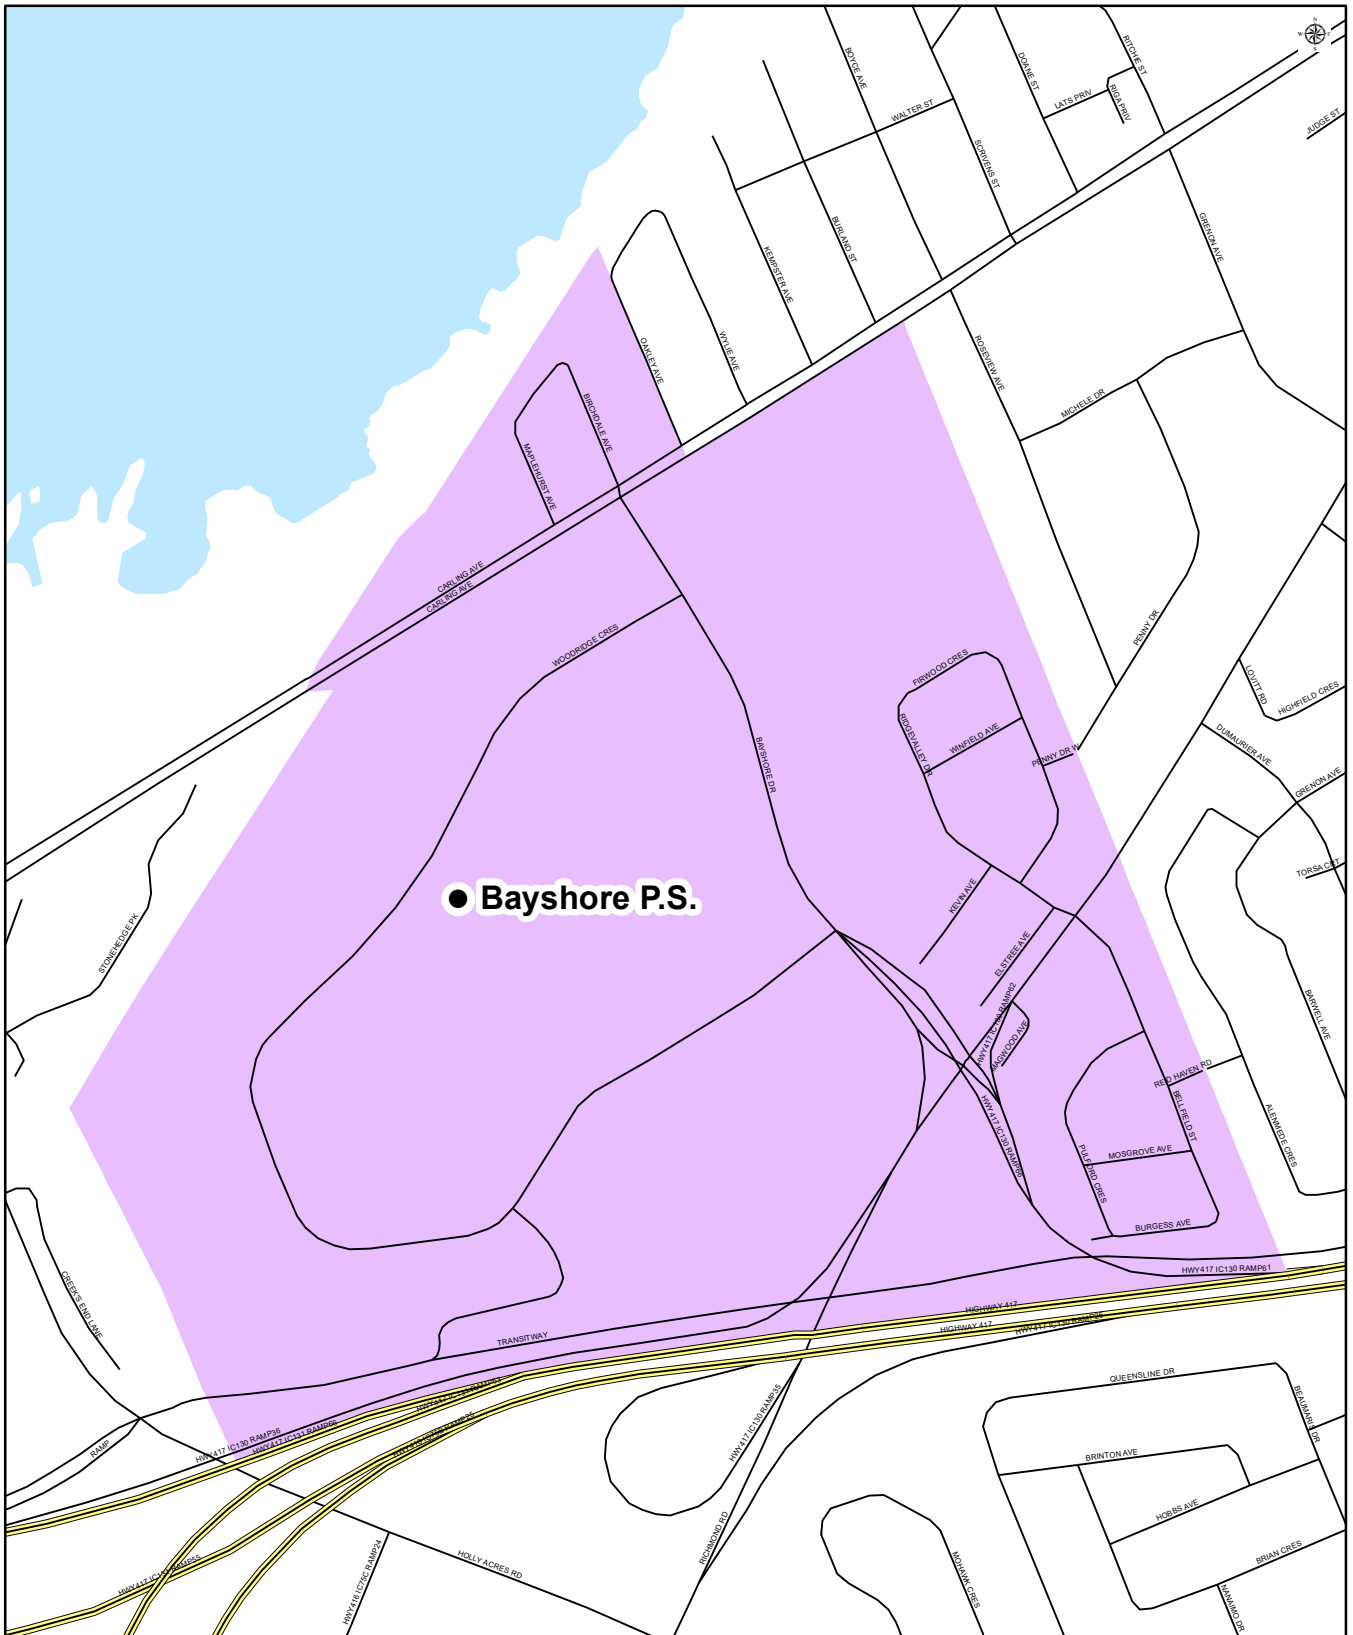

BAYSHORE PUBLIC SCHOOL
Junior Kindergarten to Grade 6

English Program with Core French and Early French Immersion Attendance Boundary

Bayshore Public School
145 Woodridge Crescent
Nepean, Ontario
K2B 7T2
(613) 828-8698

Map is for illustrative purposes only.
For further information, visit www.ocdsb.ca
September 2022