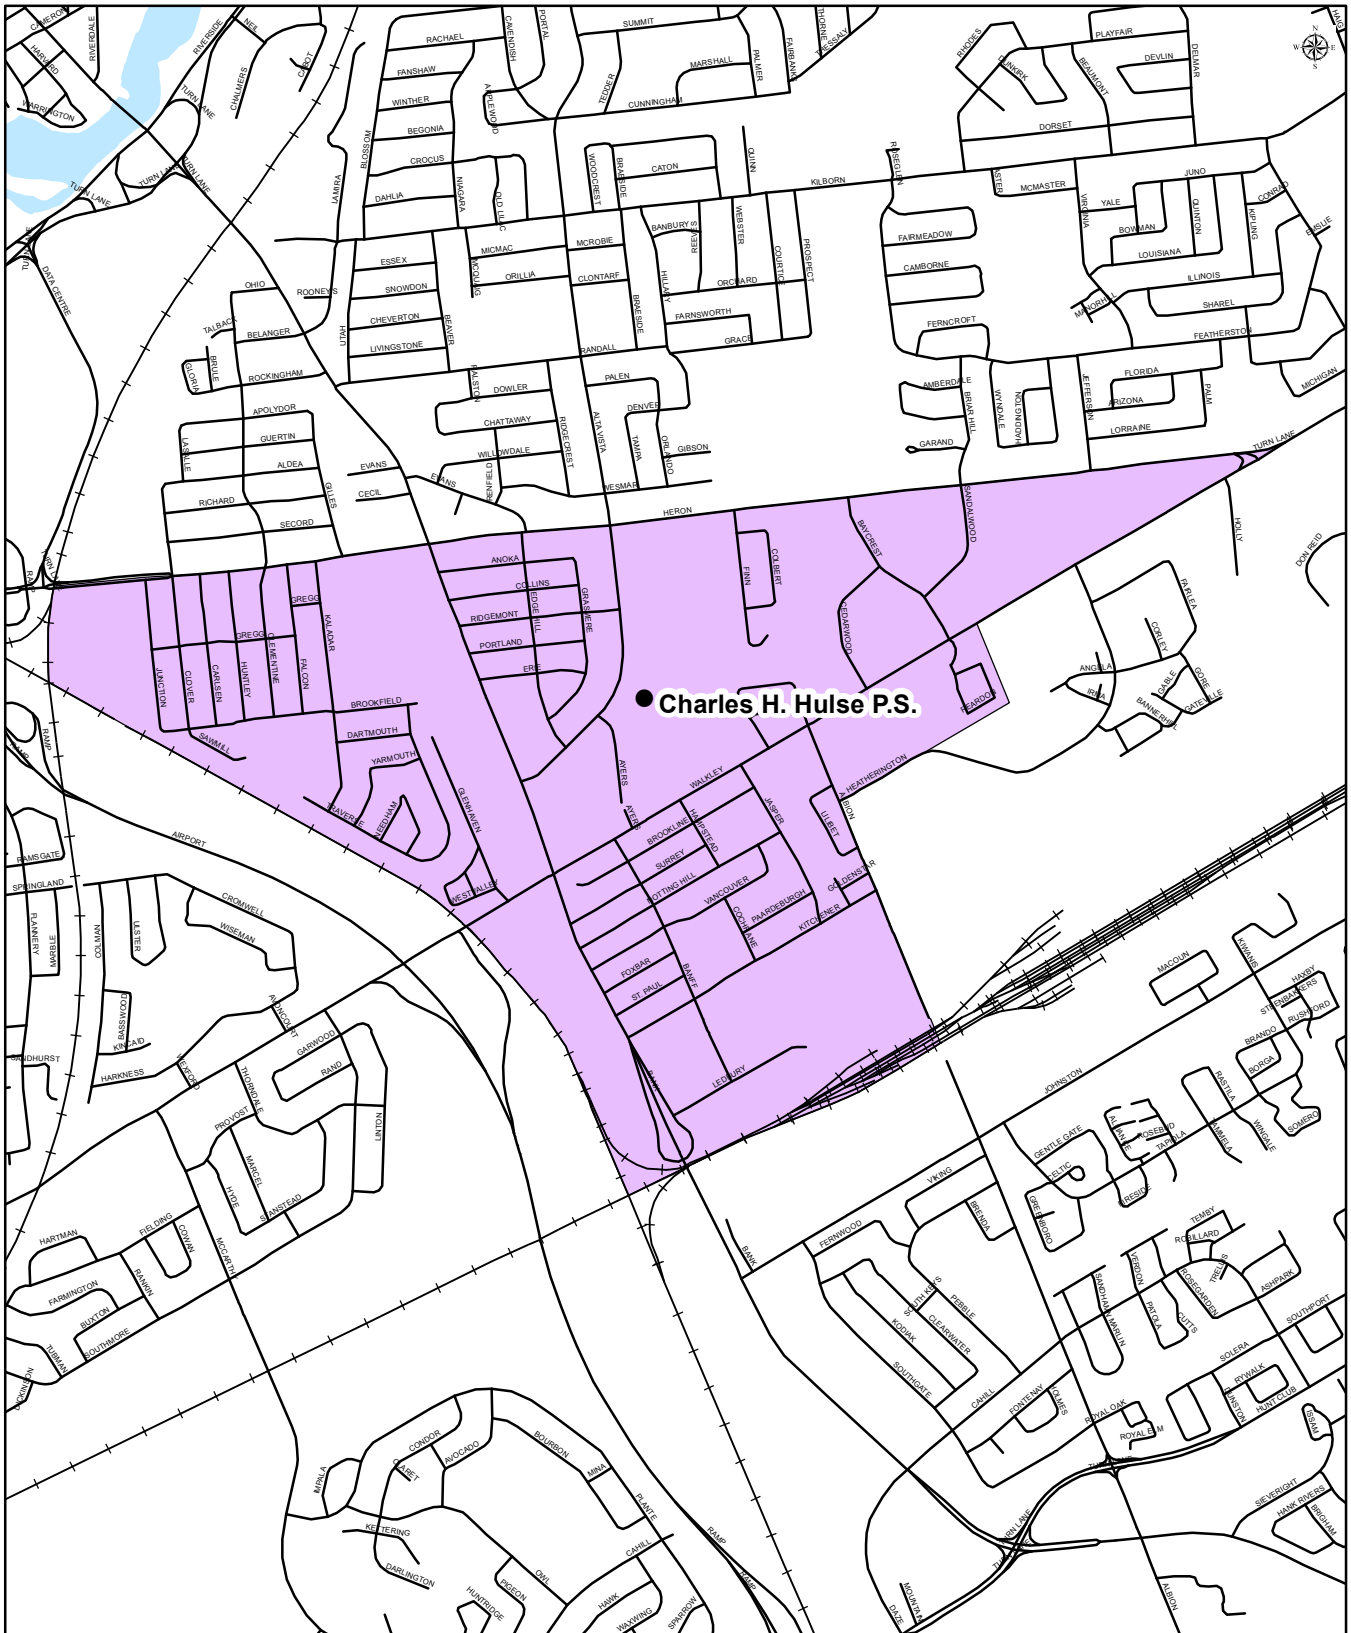

CHARLES H. HULSE PUBLIC SCHOOL
Junior Kindergarten to Grade 6
English Program with Core French Attendance Boundary

OTTAWA-CARLETON
DISTRICT SCHOOL BOARD

Charles H. Hulse Public School
2605 Alta Vista Drive
Ottawa, Ontario
K1V 7T3
(613) 521-8535

Map is for illustrative purposes only.
For further information, visit www.ocdsb.ca
September 2017