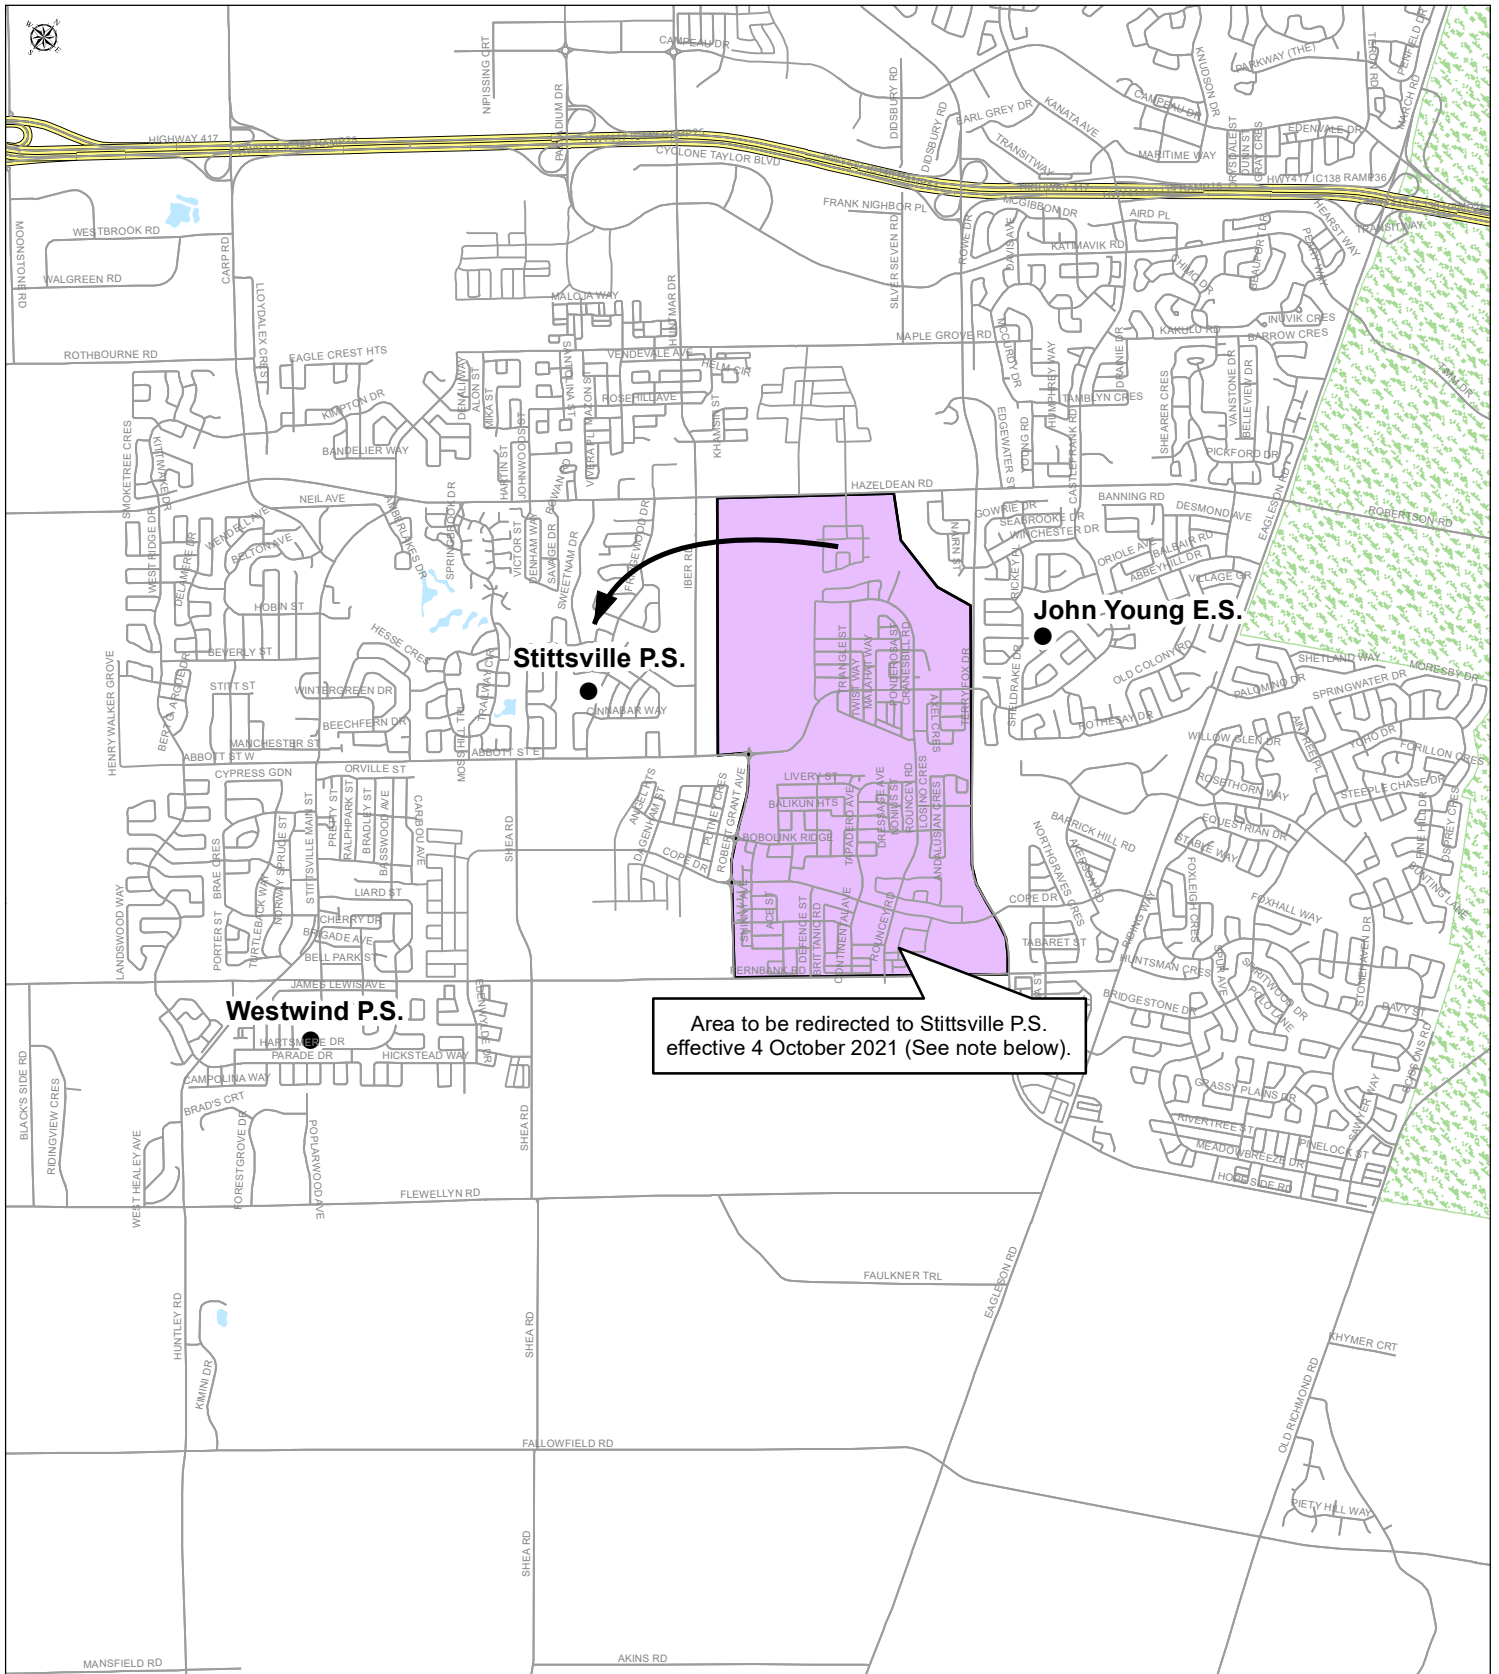

Approved - Westwind P.S. Interim Attendance Boundary Redirection

Area to be redirected to Stittville P.S.
effective 4 October 2021 (See note below).

Note: The interim attendance boundary redirection of students living in the attendance boundary of Fernbank elementary school applies to brand new students who have never attended John Young E.S. or Westwind P.S. Younger siblings of students attending John Young E.S. or Westwind P.S. will be allowed to attend the school with their older siblings.