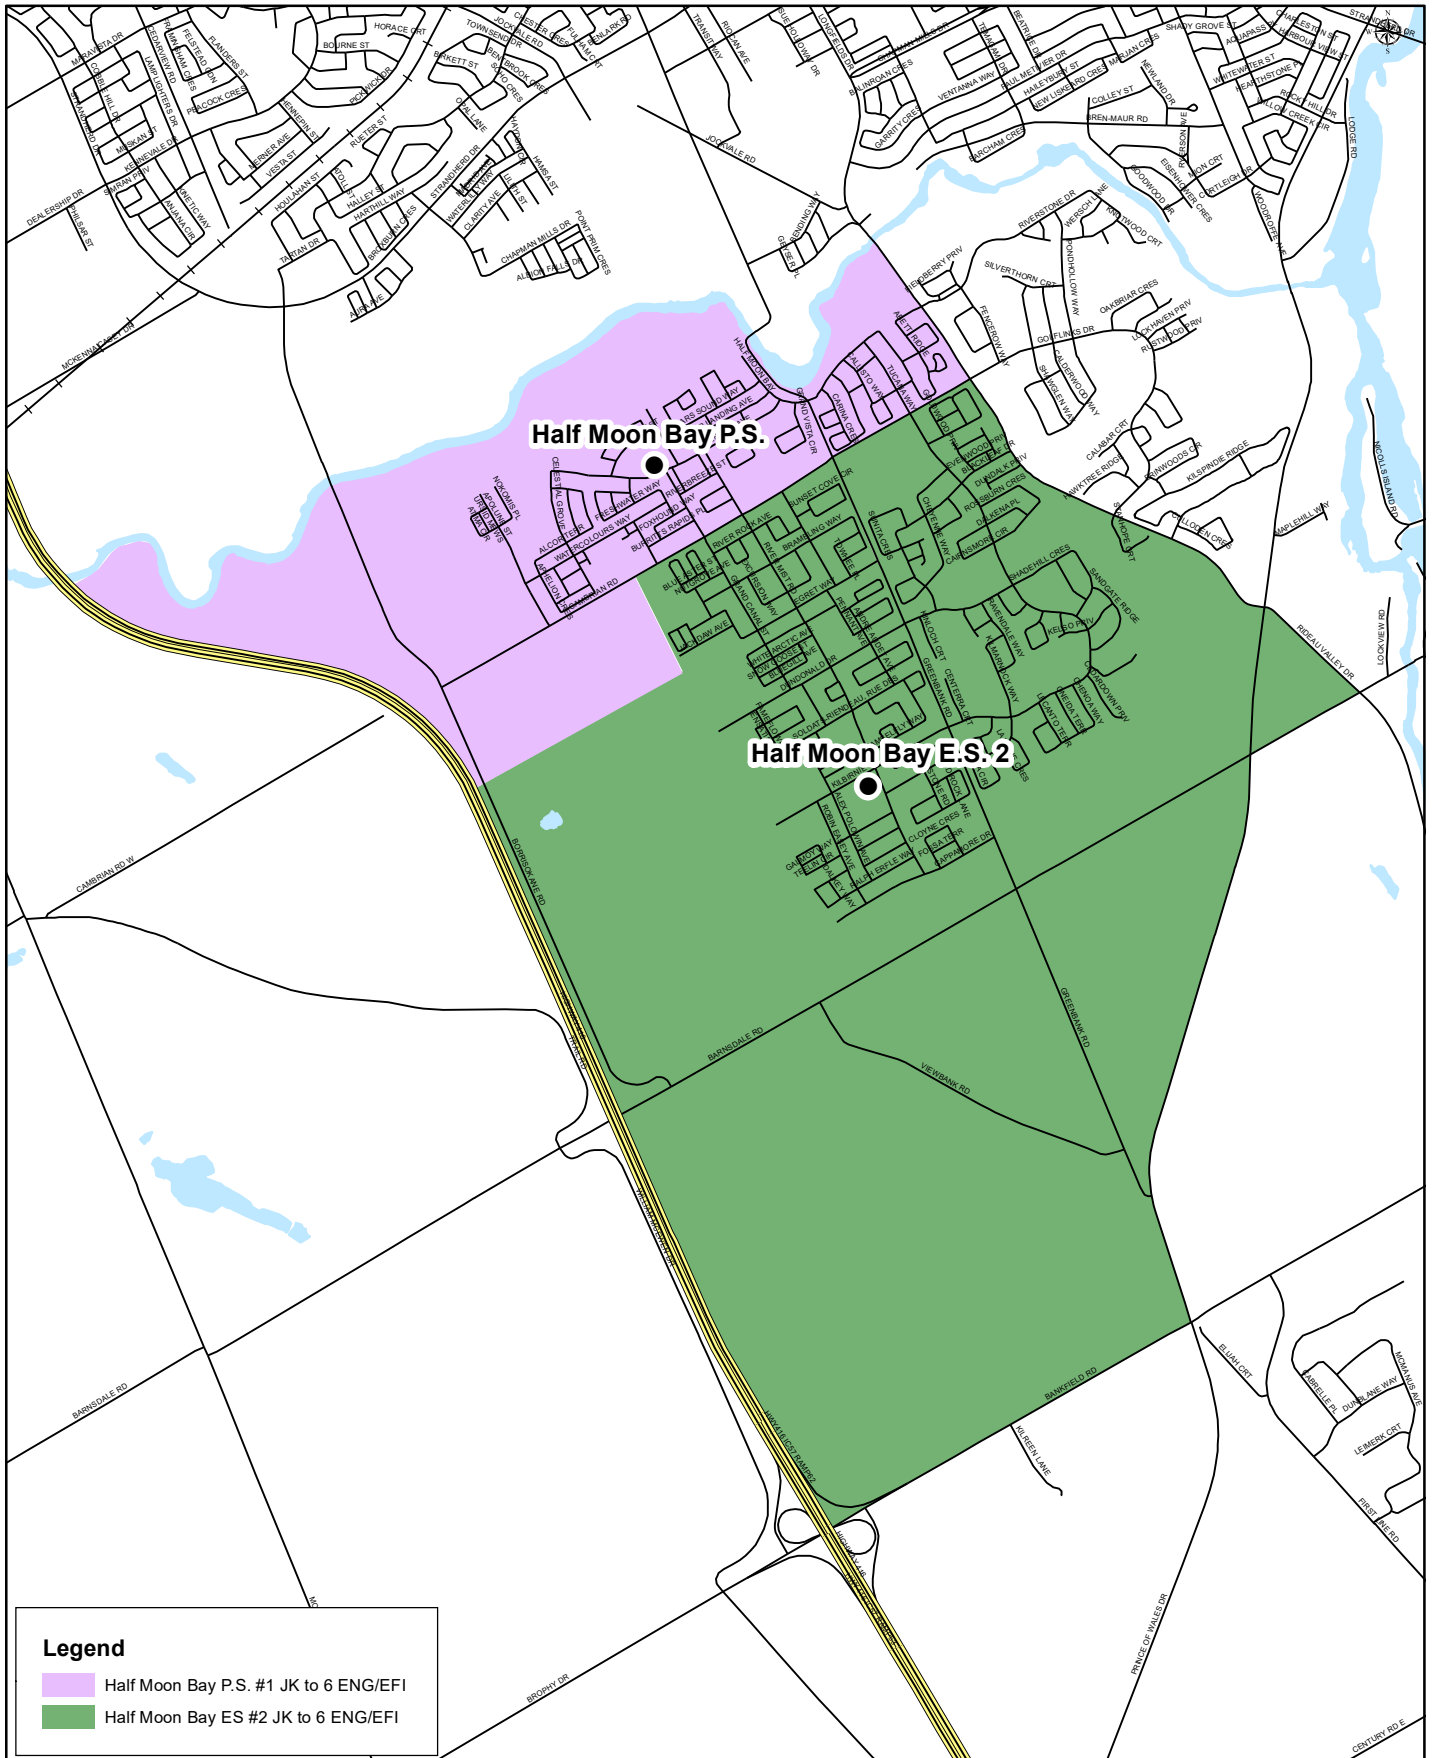

Recommended Option A Junior Kindergarten to Grade 6 English Program with Core French and Early French Immersion Attendance Boundary

Legend

- Half Moon Bay P.S. #1 JK to 6 ENG/EFI
- Half Moon Bay ES #2 JK to 6 ENG/EFI