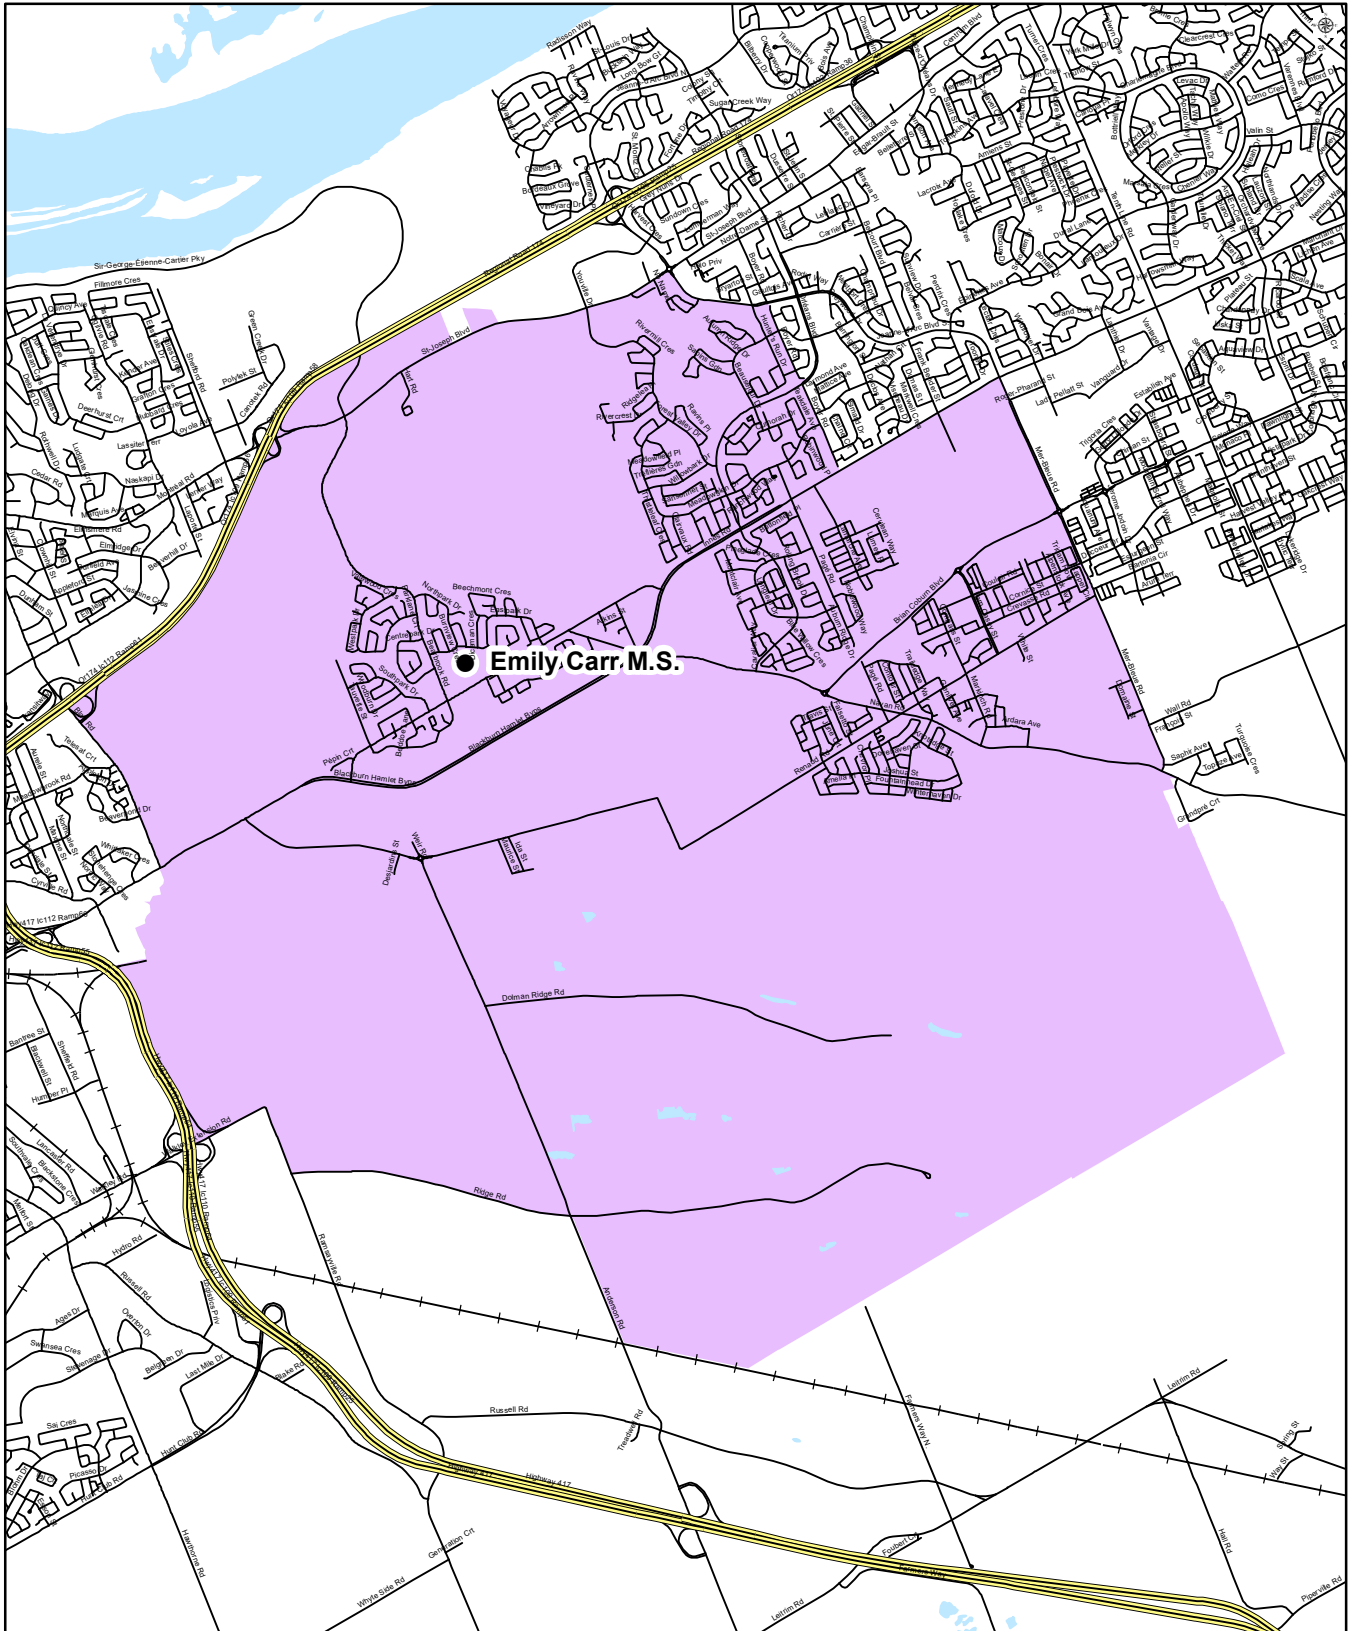

OTTAWA-CARLETON
DISTRICT SCHOOL BOARD

EMILY CARR MIDDLE SCHOOL

Grade 6 to 8

Early French Immersion Attendance Boundary

Emily Carr Middle School
2681 Innes Road
Ottawa, Ontario
K1B 3J7
(613) 824-5455

Map is for illustrative purposes only.
For further information, visit www.ocdsb.ca
September 2024